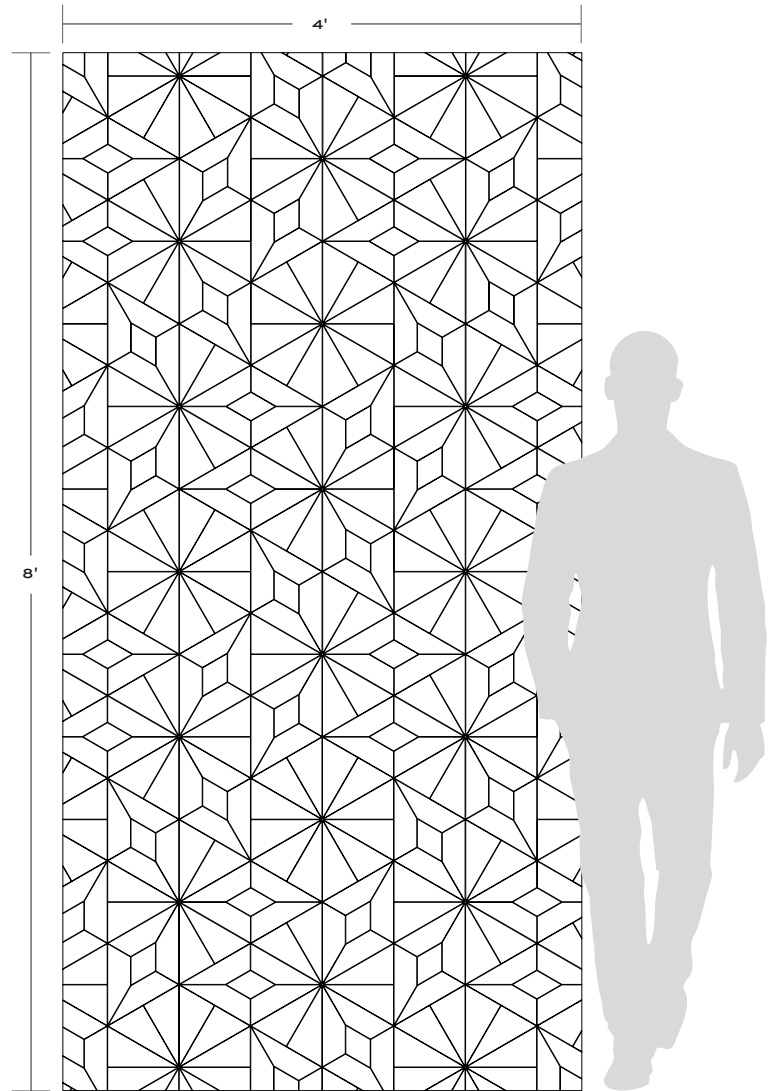

APPLICATIONS								VARIATION				TAILORED TO CUSTOMIZATION					
INTERIOR FLOOR	INTERIOR WALL	SHOWER WALL	SHOWER FLOOR	EXTERIOR FLOOR	EXTERIOR WALL	POOL/ FOUNTAIN	COUNTER TOP	v1	v2	v3	v4	CARPET CUTTING					
Light Traffic Commercial	All	Yes, including steam	No	No	Yes, non-freeze thaw	No	No					FIELD	FINISH	MOSAIC	SADDLE	VANITY TOP	WATERJET

INSTALLATION/MAINTENANCE									
SETTING MATERIAL	GROUT	GROUT JOINT	MEMBRANE	CAULK	SEALER	CLEANER	INSTALLATION INSTRUCTIONS	LAYOUT	DRY LAYOUT
Ardex X4 White¹	Ardex FG-C Microtec Unsanded²	As established on sheets	Mapei Mapelastick AquaDefense	Mapei Keracaulk Unsanded	AquaMix Sealear's Choice Gold	AquaMix Concentrated Stone & Tile Cleaner	TCNA Handbook	Must Follow Sketch³	Partial

NOTES
¹ Alternate Mortar - Ardex N23 White or Mapei Ultraflex 2
² Alternate Grout - Mapei Ultracolor Plus or Mapei Flexcolor CQ
³ Each box consists of 6 meshed diamond pieces, making 2 full hexagon repeats. Install by rotating each diamond sheet clockwise around hexagon center point, creating a larger hexagon. Follow sketch

WATERJET MOSAIC
(4.22 sf/unit) Mesh mounted interlocking sheet 20 x 20 concept board