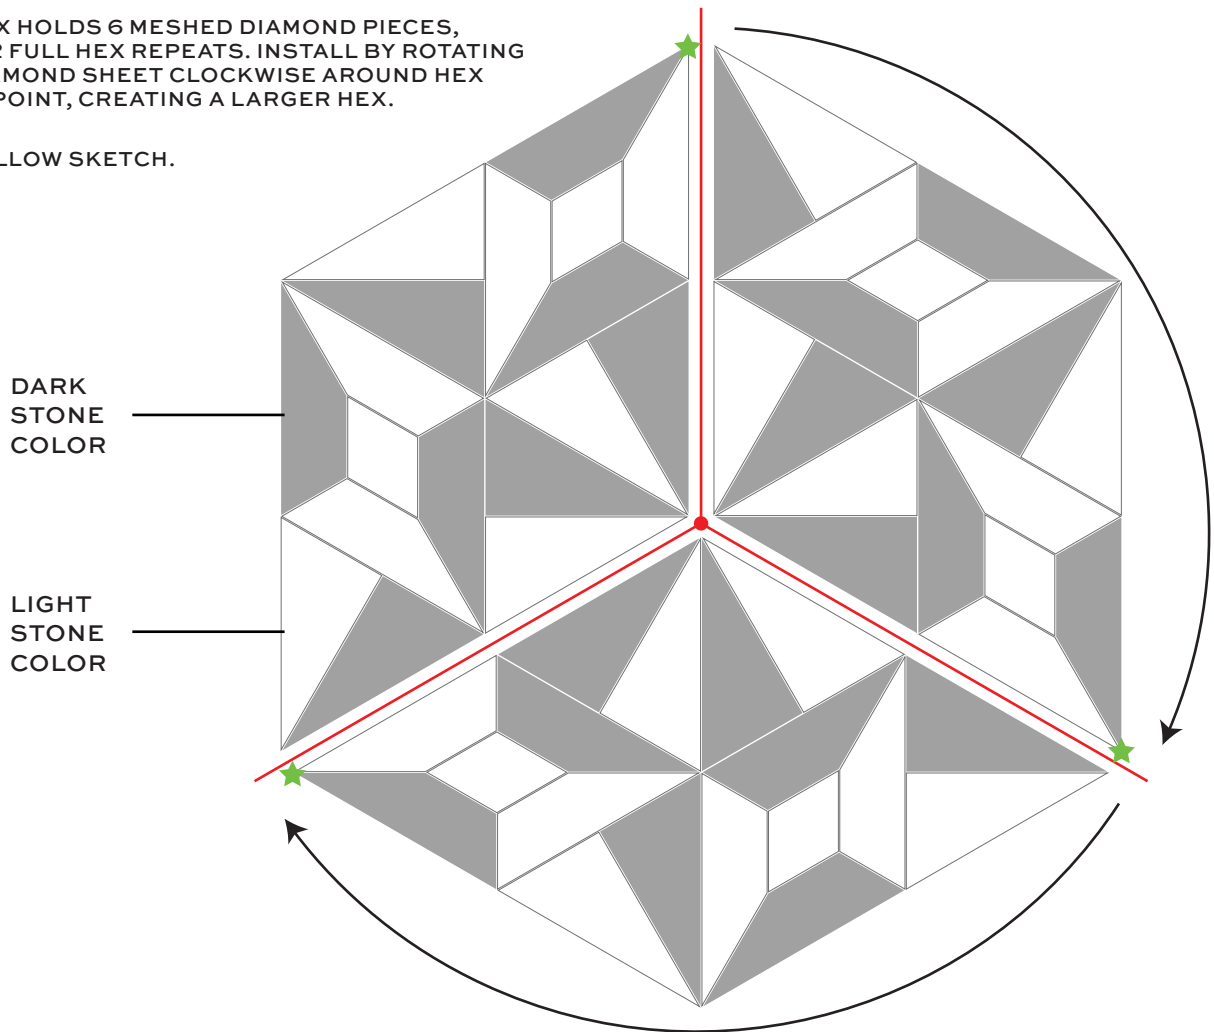

BARCELONA

Installation Instructions

EACH BOX HOLDS 6 MESHED DIAMOND PIECES, MAKING 2 FULL HEX REPEATS. INSTALL BY ROTATING EACH DIAMOND SHEET CLOCKWISE AROUND HEX CENTER POINT, CREATING A LARGER HEX.

MUST FOLLOW SKETCH.