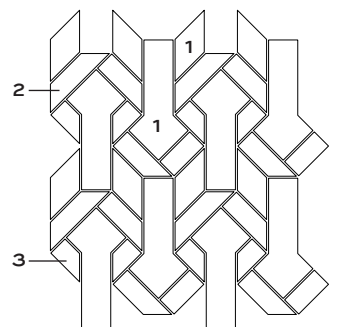

BANDEAU

Tailored To Waterjet Collection

Bandeau

Mingus Grey Glass *background* (1)
Denim Blue Glass *shapes* (2)
Charcoal Glass *shapes* (3)

4 UNIT DRAWING

**Suggested applications, usage/characteristics and installation/maintenance are dependent on the materials of your choosing.*

DIMENSIONS

Bandeau
CUTMWJBAND
COVERAGE AREA:
12 3/4" H x 11 1/2" W (1.01 sf)

BANDEAU

Tailored To Waterjet Collection

**Actual Size*

BANDEAU

SINGLE UNIT

MATERIAL KEY

POSITION **1** _____

POSITION **2** _____

POSITION **3** _____

ADDITIONAL NOTES: _____

DESIGN NAME: BANDEAU

ITEM CODE: CUTMWJBAND

SHEET COVERAGE AREA: 12 ³/₄" H x 11 ¹/₂" W

SQUARE FOOTAGE PER SHEET: 1.01 SF