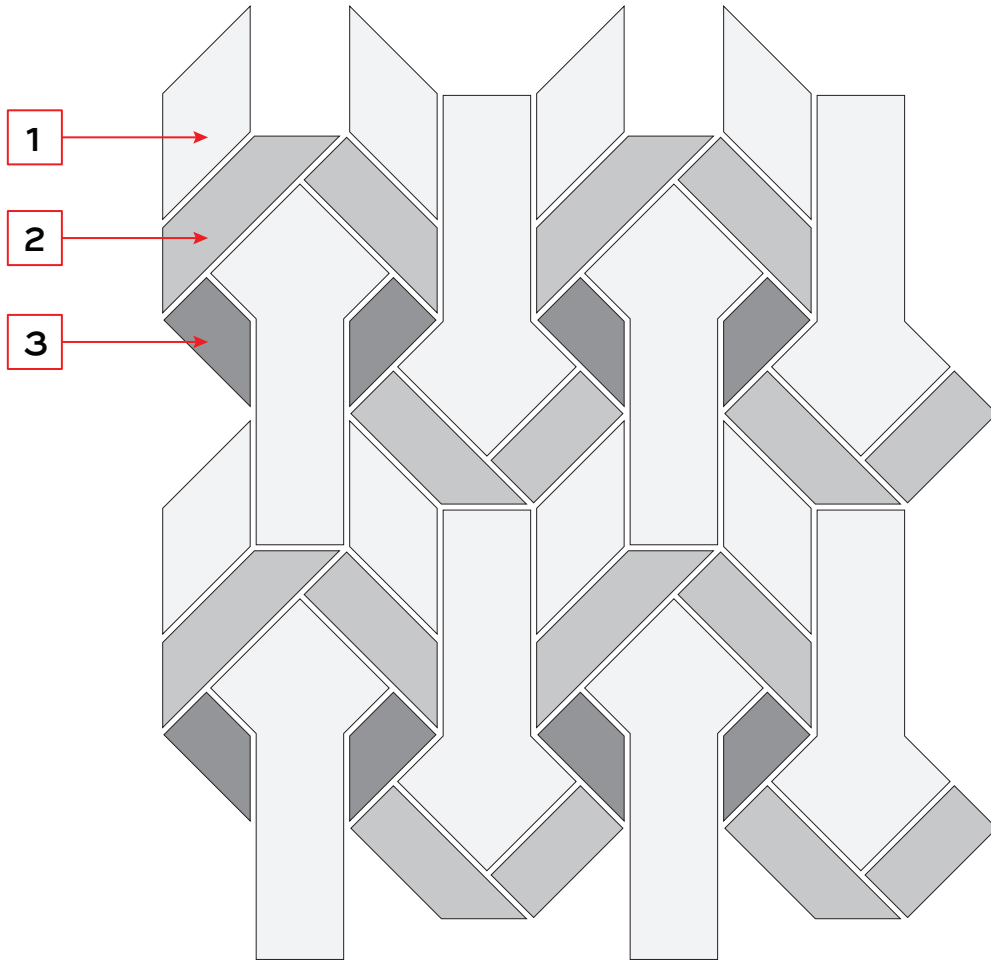

BANDEAU

Tailored To Waterjet Collection

Bandeau

Mingus Grey Glass *background* (1)
Denim Blue Glass *shapes* (2)
Charcoal Glass *shapes* (3)

4 UNIT DRAWING

**Suggested applications, usage/characteristics and installation/maintenance are dependent on the materials of your choosing.*

DIMENSIONS

Bandeau
CUTMWJBAND
COVERAGE AREA:
12 3/4" H x 11 1/2" W (1.01 sf)

BANDEAU

Tailored To Waterjet Collection

**Actual Size*

BANDEAU

SINGLE UNIT

MATERIAL KEY

POSITION **1** _____

POSITION **2** _____

POSITION **3** _____

ADDITIONAL NOTES: _____

DESIGN NAME: BANDEAU

ITEM CODE: CUTMWJBAND

SHEET COVERAGE AREA: 12 ³/₄" H x 11 ¹/₂" W

SQUARE FOOTAGE PER SHEET: 1.01 SF