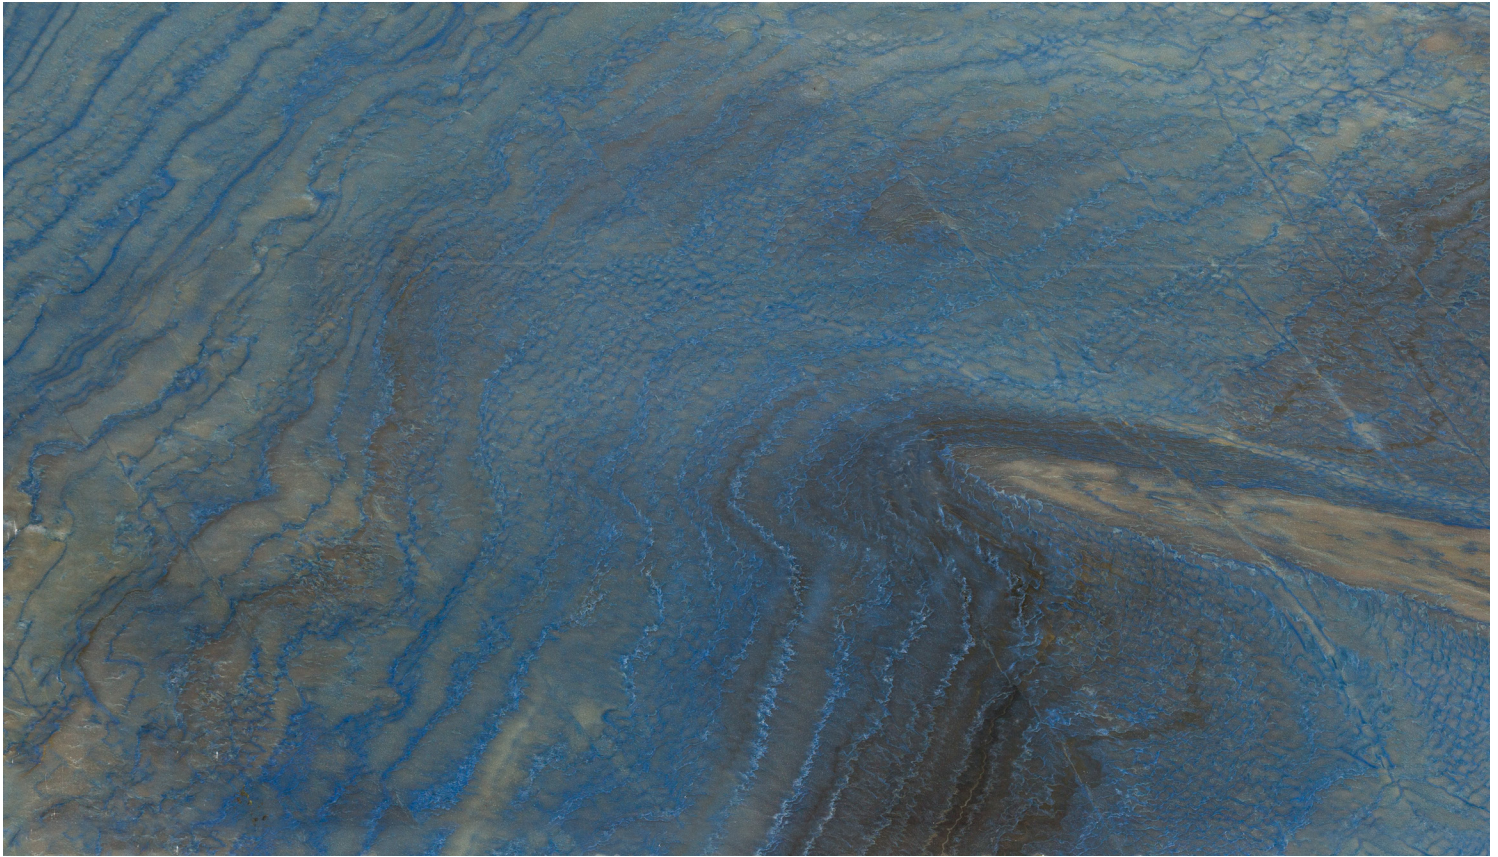

AZUL MACAUBAS SLAB

An exotic Brazilian quartzite, Azul Macaubas is highly sought for its very rare and beautiful color, ranging from wavy light to deep blue. Azul Macaubas is also available in a polished 12" x 12" field tile

ORIGIN	VARIATION	SLAB	MATERIAL
 <p>Quarried in Brazil</p>		 <p>¾ (2CM) POLISHED available in A1 & A2</p>	 <p>QUARTZITE</p>

NOTES

¹ Minimally sensitive to acids. Contact with acidic foods should not cause etching.