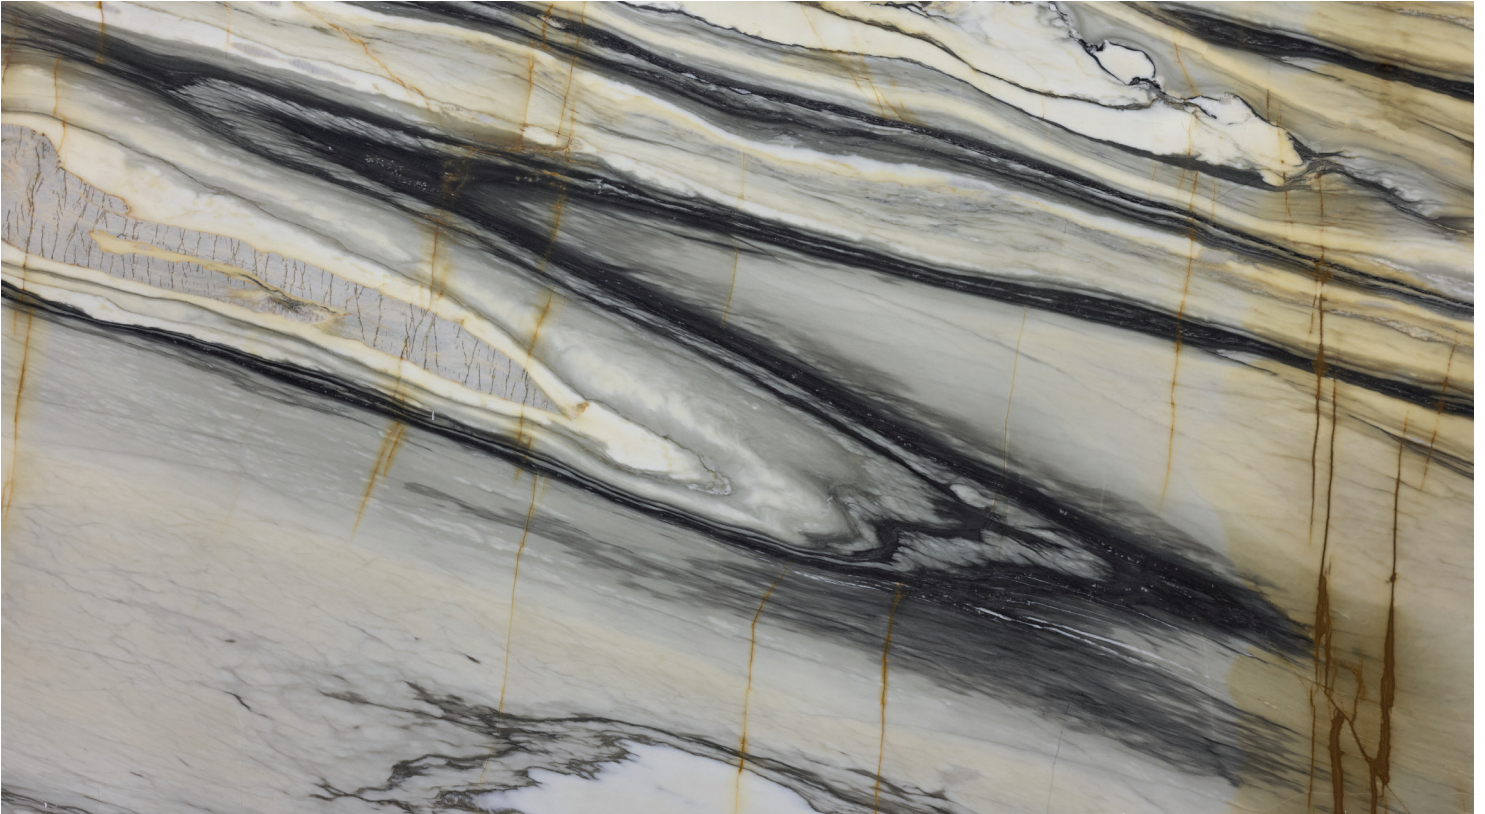

ZEBRINO MACCHIA VECCHIA

A slab of extraordinary drama, swirling color and dynamic movement, Zebrino Macchia Vecchia is layered with creamy vanilla and sea grey, with incisions of glowing russet. Crystalline inclusions add jewel-like detail, and whorls of deep-sea green anchor the mesmerizing waves of intrigue. Quarried in Italy, this spellbinding marble is offered in 2cm, honed.

ORIGIN	VARIATION	SLAB	MATERIAL
 <p>Quarried in Italy</p>		 <p>3/4" (2CM) HONED FINISH</p>	 <p>MARBLE</p>

NOTES

- ¹ This material is highly sensitive to acids. When used as a kitchen countertop, acid etching will be highly visible. Do not use this material if acid etching is a concern. For kitchen countertops we recommend a honed finish. Expect material to patina over time and create a beautiful rustic/antique look.
- ² Product must be installed in accordance with current TCNA handbook stone methods. The M.I.A. Recommends installing resin-backed stone with epoxy-based setting materials. Consult your setting materials manufacturer for specific recommendations.
- ³ Please see MIA DSDM (Dimension Stone Design Manual) for all installation instructions.