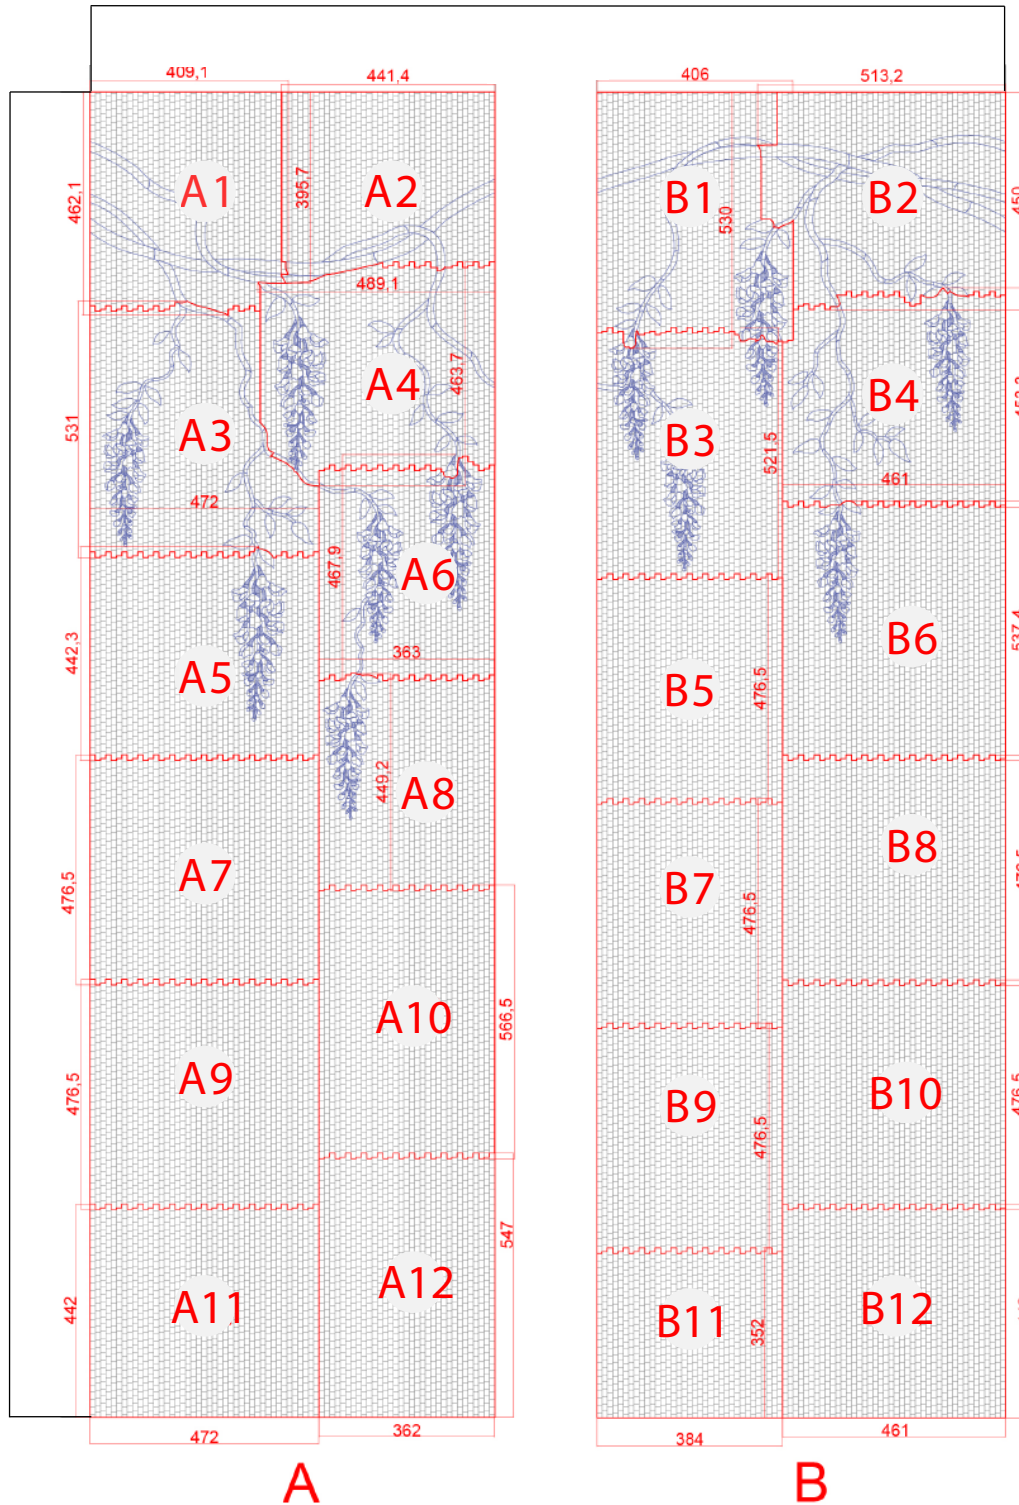

WISTERIA

An exquisite evocation in mosaic of the flowing charm of Wisteria. With its lush, purple pendant blossoms, a Wisteria vine can decorate walls for generations, and via the use of both waterjet and tesserae techniques, this stone version's beauty will delight for years to come. Designed as full-wall décor, Wisteria's petals are crafted of polished Lilac marble and Vanilla Onyx, with vines of honed Bianco Dolomiti. Each segment of Wisteria comprises a full crate of interlocking sheets that total 49.67 square feet, covering an area of 9' x 5', and may be extended horizontally as desired. For walls taller than 9' or if other colors are desired, please inquire about custom options.

NOTES

¹ Alternate mortar - Ardex N23 White Microtec Rapid Set or Mapei Ultraflex 2 White
² Alternate grout - Mapei Ultracolor Plus FA or Mapei Flexcolor CQ
 Tech Note: Individual sheets of this mosaic are not square.
 Sheets are irregular and combine into a seamless interlocking pattern. Plan your layout accordingly. Pattern sheets will not interlock with each other. Dry laying of this product prior to installation is recommended. White mortar is recommended for natural stone.
 Sold In Full crates Only, Sold as a set of multiple meshed sheets: Packed into 4 Boxes A1, A2, B1, B2.

WATERJET MOSAIC

66 1/4" x 108" x 3/8"
Waterjet Mosaic

WISTERIA INSTALLATION GUIDE

SINGLE UNIT

UNIT DIVIDED INTO A and B SHEETS:

A sections and B sections = 66-1/4"

108" (9 ft)

PACKAGING:
SHEETS A1-A12 IN BOX 1 & BOX 2
SHEETS B1-B12 IN BOX 3 & BOX 4

UNIT SIZE: 66-1/4 x 108 x 3/8"
49.67 SF