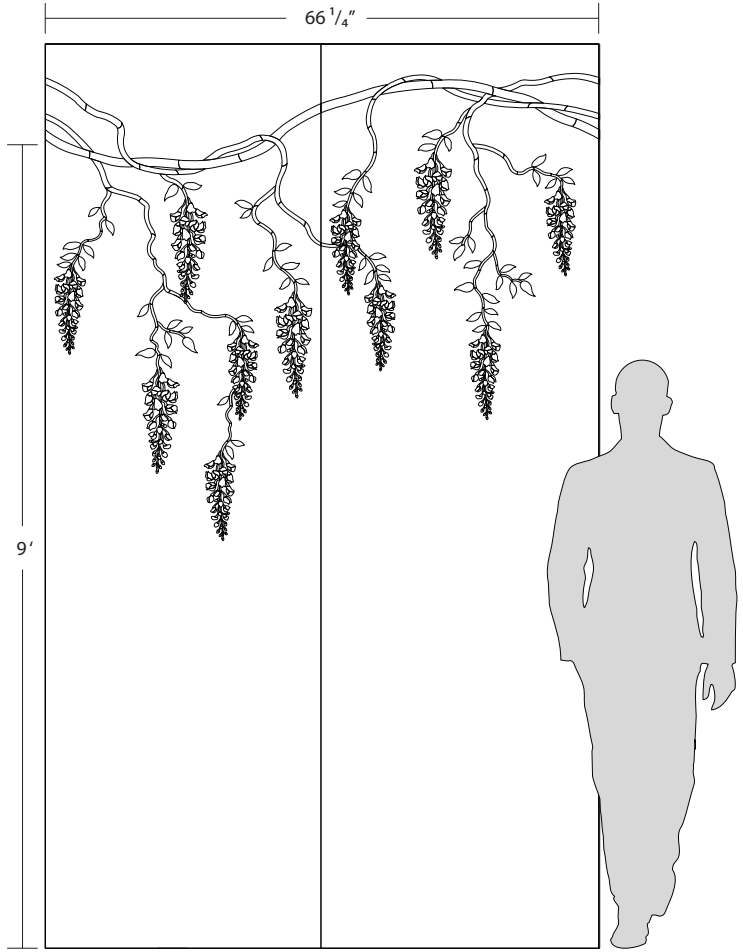

WISTERIA

An exquisite evocation in mosaic of the flowing charm of Wisteria. With its lush, purple pendant blossoms, a Wisteria vine can decorate walls for generations, and via the use of both waterjet and tesserae techniques, this stone version's beauty will delight for years to come. Designed as full-wall décor, Wisteria's petals are crafted of polished Lilac marble and Vanilla Onyx, with vines of honed Bianco Dolomiti. Each segment of Wisteria comprises a full crate of interlocking sheets that total 49.67 square feet, covering an area of 9' x 5', and may be extended horizontally as desired. For walls taller than 9' or if other colors are desired, please inquire about custom options.

PICTURED: WISTERIA WATERJET MOSAIC

WISTERIA

BIANCO DOLOMITI - Bianco Dolomiti - Background, Cloud - Leaves, Vanilla Onyx - Flowers, Lilac - Flowers

APPLICATIONS									VARIATION				TAILORED TO CUSTOMIZATION	
INTERIOR FLOOR	INTERIOR WALL	SHOWER WALL	SHOWER FLOOR	EXTERIOR FLOOR	EXTERIOR WALL	POOL/ FOUNTAIN	COUNTER TOP	FIREPLACE SURROUND	V1	V2	V3	V4	CARPET CUTTING	FIELD
Light/Medium Traffic Commercial	All	All	Yes	No	No	No	Yes	Yes					FINISH	MOSAIC
													SADDLE	VANITY TOP
													WATERJET	

WATERJET MOSAIC

66 1/4" x 108" x 3/8"
Waterjet Mosaic

WISTERIA INSTALLATION GUIDE

SINGLE UNIT

UNIT DIVIDED INTO A and B SHEETS:

A sections and B sections = 66-1/4"

108" (9 ft)

PACKAGING:
SHEETS A1-A12 IN BOX 1 & BOX 2
SHEETS B1-B12 IN BOX 3 & BOX 4

UNIT SIZE: 66-1/4 x 108 x 3/8"
49.67 SF