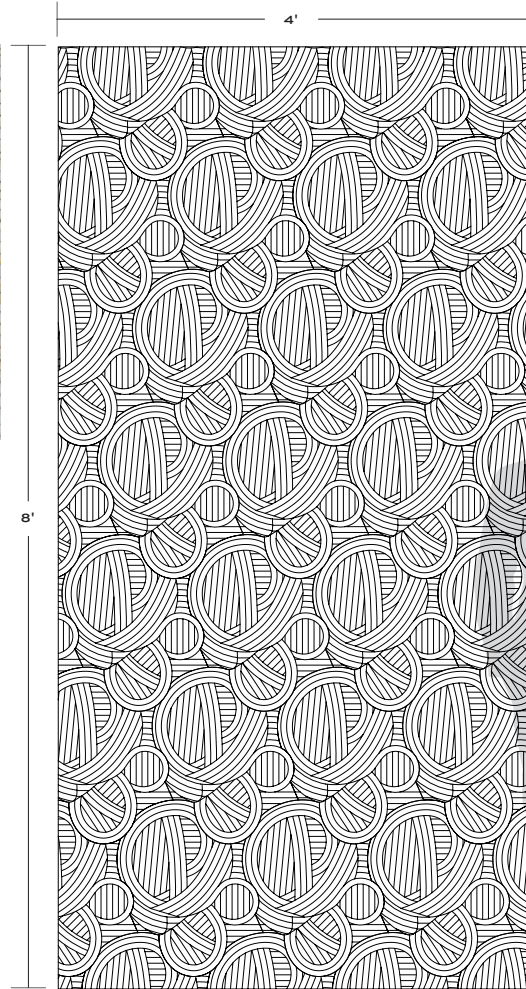

PICTURED: WHIRLWIND SMOKE

WHIRLWIND

Bianco Carrara Polished

Calacatta Gold Polished

Azul Cielo Polished

Smoke Honed

APPLICATIONS							
Interior Floor Medium Traffic Commercial	Interior Wall All	Shower Wall Yes, including steam	Shower Floor No	Exterior Floor No	Exterior Wall No	Pool / Fountain No	Counter Top No