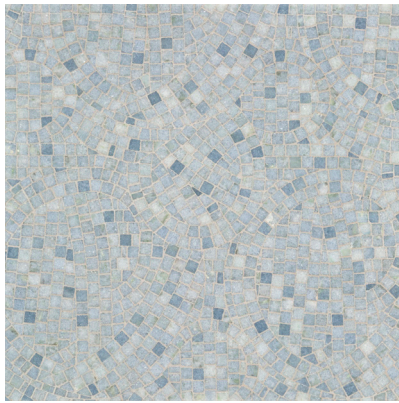

WHIRLWIND

You can feel the energy as Whirlwind sweeps across a space, giving life and motion to stone. This gorgeous mosaic pattern swirls hypnotically in Calacatta Gold, Smoke, Bianco Carrara and Azul Cielo, or select your favorite from our library of classic natural stones.

PICTURED: WHIRLWIND SMOKE

WHIRLWIND

Bianco Carrara Polished

Calacatta Gold Polished

Azul Cielo Polished

Smoke Honed

APPLICATIONS							
Interior Floor Medium Traffic Commercial	Interior Wall All	Shower Wall Yes, including steam	Shower Floor No	Exterior Floor No	Exterior Wall No	Pool / Fountain No	Counter Top No

MOSAIC

10 1/2" x 16 1/4" x 3/8"

NOTES
Setting Material: Bianco Carrara, Calacatta Gold & Azul Cielo - Mapei Ultraflex 2 Smoke - must be installed with Mapei Granirapid System