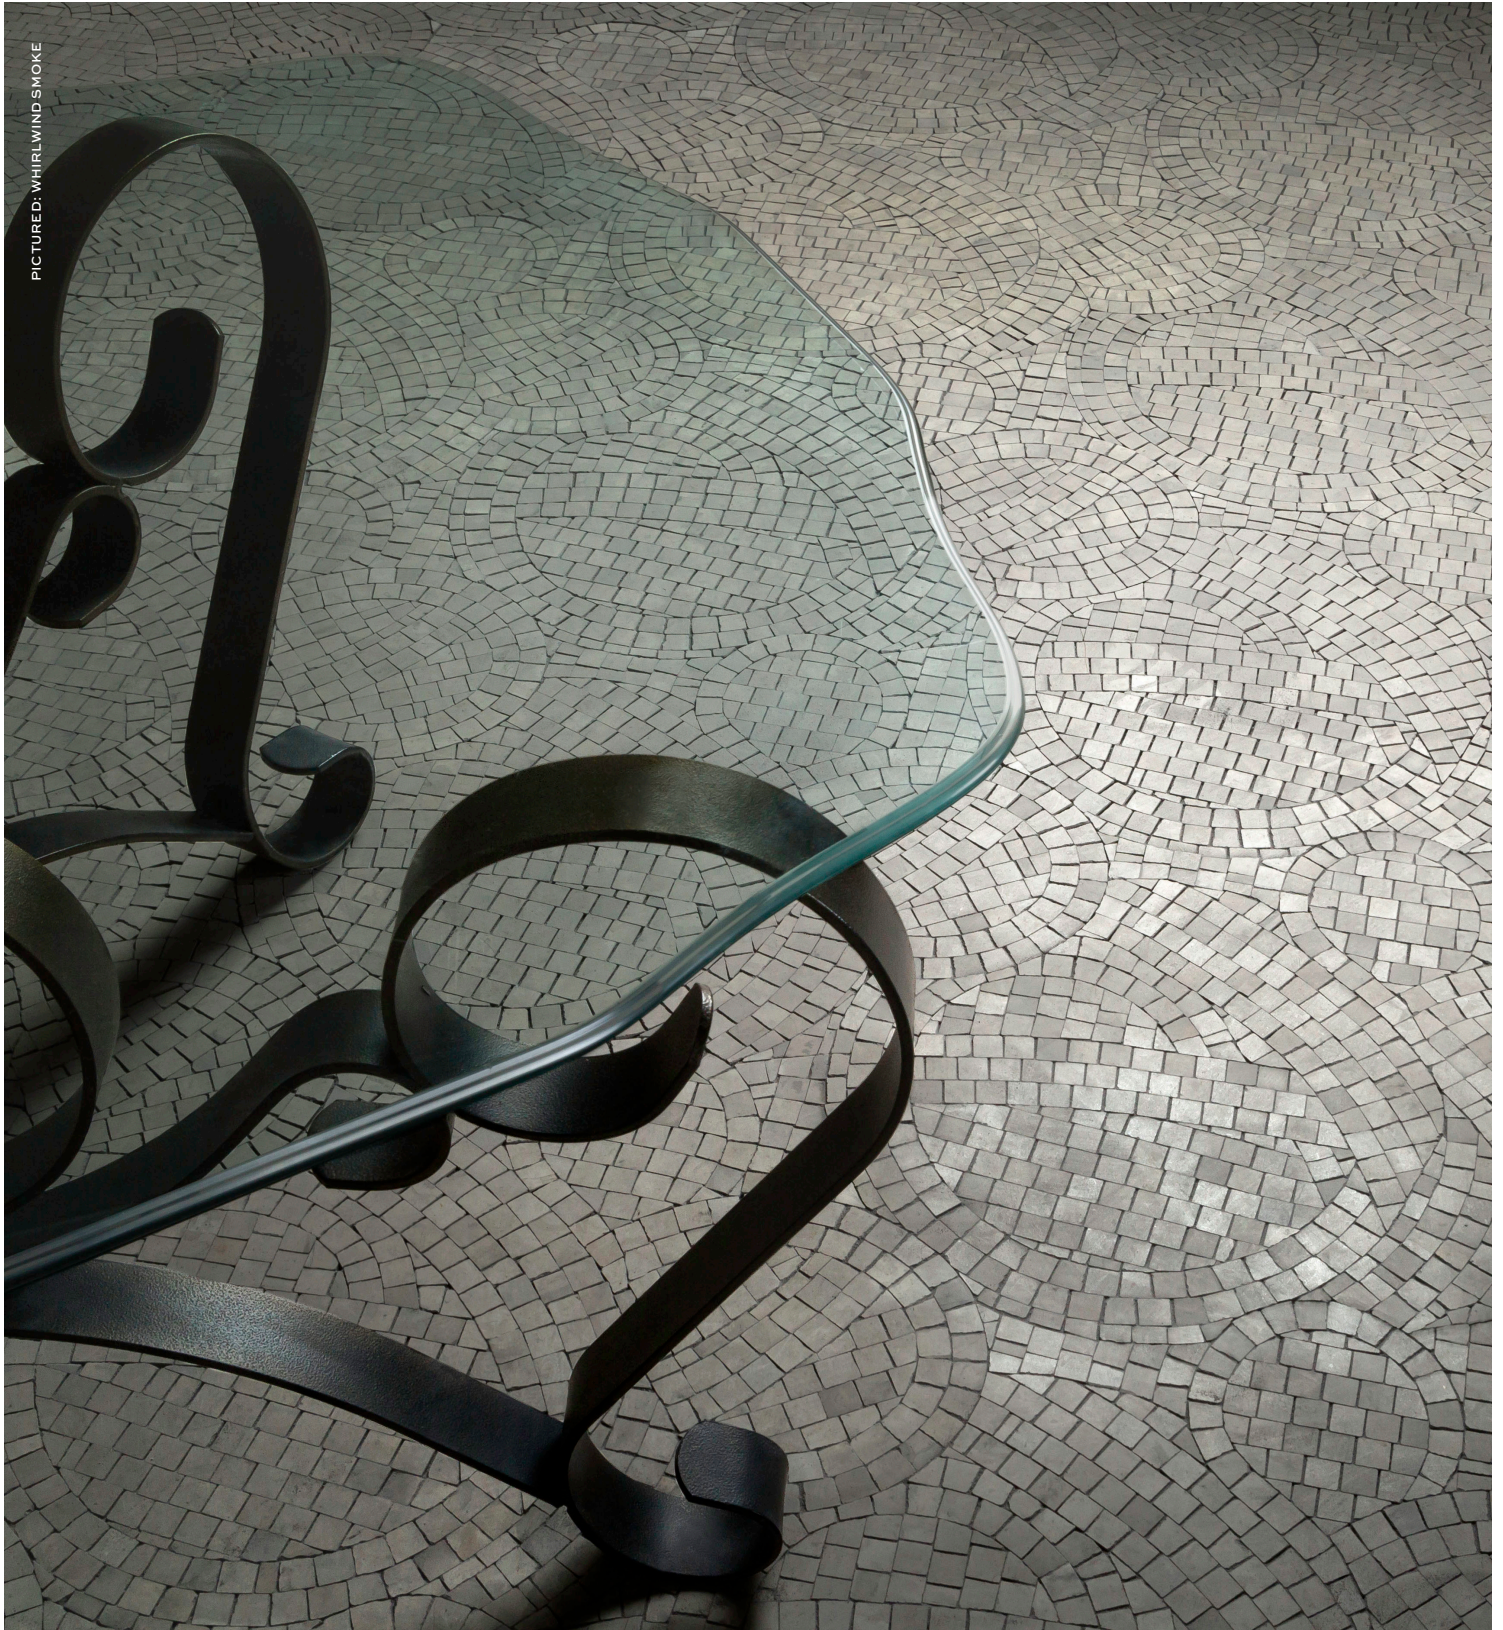

WHIRLWIND

You can feel the energy as Whirlwind sweeps across a space, giving life and motion to stone. This gorgeous mosaic pattern swirls hypnotically in Calacatta Gold, Smoke, Bianco Carrara and Azul Cielo, or select your favorite from our library of classic natural stones.

PICTURED: WHIRLWIND SMOKE

WHIRLWIND

Bianco Carrara Polished

Calacatta Gold Polished

Azul Cielo Polished

Smoke Honed

APPLICATIONS							
Interior Floor Medium Traffic Commercial	Interior Wall All	Shower Wall Yes, including steam	Shower Floor No	Exterior Floor No	Exterior Wall No	Pool / Fountain No	Counter Top No

VARIATION			
V1	V2	V3	V4

TAILORED TO CUSTOMIZATION	
Carpet Cutting	
Field	
Finish	
Mosaic	
Saddle	
Vanity Top	
Waterjet	

INSTALLATION/MAINTENANCE									
Setting Material See Notes Below	Grout Mapei Keracolor Unsanded	Grout Joint As established on sheets	Membrane Mapei Mapelastic AquaDefense	Caulk Mapei Keracaulk Sanded	Sealer AquaMix Sealer's Choice Gold	Cleaner AquaMix Conc. Stone & Tile Cleaner	Installation Instructions No	Layout No	Dry Layout Recommended

MOSAIC

10 1/2" x 16 1/4" x 3/8"

NOTES
Setting Material: Bianco Carrara, Calacatta Gold & Azul Cielo - Mapei Ultraflex 2 Smoke - must be installed with Mapei Granirapid System