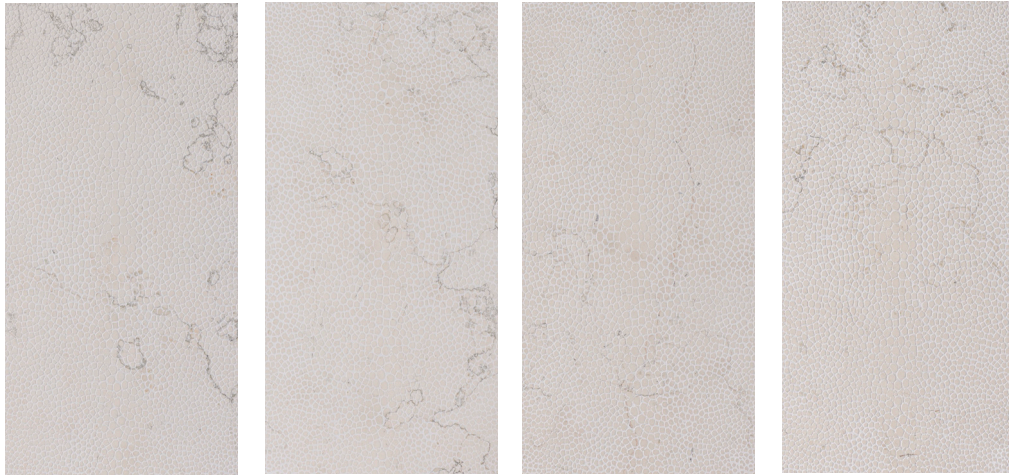

STINGRAY

Shagreen leather is exquisitely evoked in *Stingray* - a textured and carved 6" x 12" stone tile. The color of actual stingray leather has influenced the two choices of natural stone in which *Stingray* is offered: Bianco Antico marble and Smoke limestone, both suitable for walls and light-traffic floors.

SHOWN: STINGRAY BIANCO ANTICO TEXTURED STONE, 6" x 12" x 3/8"

STINGRAY

Bianco Antico - Textured

Smoke - Textured

APPLICATIONS									VARIATION ⁹				TAILORED TO CUSTOMIZATION	
INTERIOR FLOOR	INTERIOR WALL	SHOWER WALL	SHOWER FLOOR	EXTERIOR FLOOR	EXTERIOR WALL	POOL/ FOUNTAIN	COUNTER TOP	FIREPLACE SURROUND	V1	V2	V3	V4	CARPET CUTTING	
Light Traffic Residential	All	Yes, including steam ¹	No ¹	No	No	No	Yes	Yes					FIELD	
													FINISH	
													MOSAIC	
													SADDLE	
													VANITY TOP	
													WATERJET	
INSTALLATION/MAINTENANCE										AVAILABLE SIZES				
SETTING MATERIAL	GROUT	GROUT JOINT	MEMBRANE	CAULK	SEALER	CLEANER	INSTALLATION INSTRUCTIONS	LAYOUT	DRY LAYOUT	<p>6" x 12" x 3/8" Textured Stone Field Tile</p>				
Ardex N23 White Microtec Rapid Set ²	Ardex FG-C Microtec Unsanded ³	1/16" minimum	Ardex 8 + 9	Ardex SX	AquaMix Sealers Choice Gold	AquaMix Concentrated Cleaner	TCNA Handbook	Maintain Tile Orientation	Partial Dry Layout					
NOTES														
¹ Please be aware that veins in Bianco Antico may open if used in showers and other wet areas. ² Alternate Mortar -Mapei Granirapid White 2-part System ³ Alternate Grout -Mapei Ultracolor Plus FA or Mapei Keracolor Unsanded Tech Notes: Textured Natural Stone - Hand-Finished. Allow For Variation In Piece-To-Piece Alignment. Maintain Tile Orientation Do not use color enhancer.														