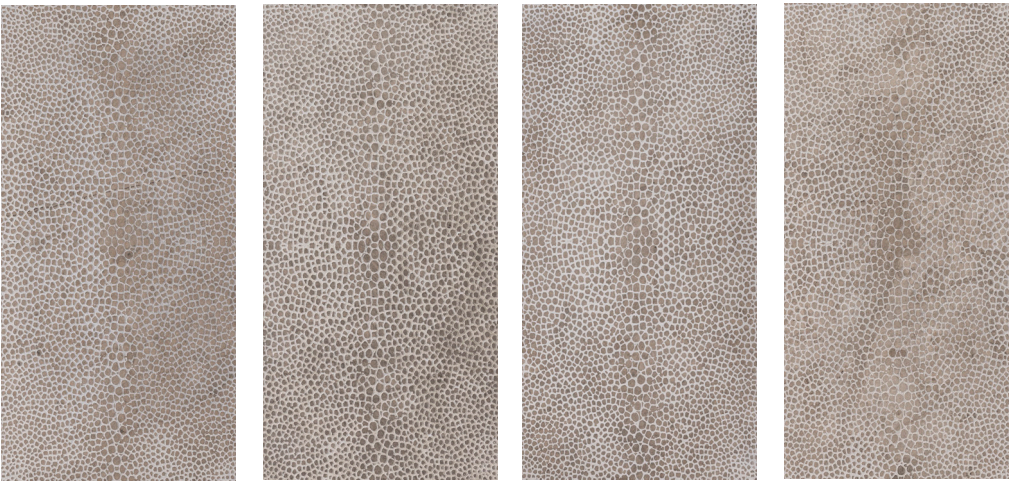

STINGRAY

Shagreen leather is exquisitely evoked in *Stingray* - a textured and carved 6" x 12" stone tile. The color of actual stingray leather has influenced the two choices of natural stone in which *Stingray* is offered: Bianco Antico marble and Smoke limestone, both suitable for walls and light-traffic floors.

SHOWN: STINGRAY BIANCO ANTICO TEXTURED STONE, 6" x 12" x 3/8"

STINGRAY

Bianco Antico - Textured

Smoke - Textured

APPLICATIONS									VARIATION ⁹				TAILORED TO CUSTOMIZATION	
INTERIOR FLOOR	INTERIOR WALL	SHOWER WALL	SHOWER FLOOR	EXTERIOR FLOOR	EXTERIOR WALL	POOL/ FOUNTAIN	COUNTER TOP	FIREPLACE SURROUND	V1	V2	V3	V4	CARPET CUTTING	
Light Traffic Residential	All	Yes, including steam ¹	No ¹	No	No	No	Yes	Yes					FIELD	
													FINISH	
													MOSAIC	
													SADDLE	
													VANITY TOP	
													WATERJET	
INSTALLATION/MAINTENANCE										AVAILABLE SIZES				
SETTING MATERIAL	GROUT	GROUT JOINT	MEMBRANE	CAULK	SEALER	CLEANER	INSTALLATION INSTRUCTIONS	LAYOUT	DRY LAYOUT	<p>6" x 12" x 3/8" Textured Stone Field Tile</p>				
Ardex N23 White Microtec Rapid Set ²	Ardex FG-C Microtec Unsanded ³	1/16" minimum	Ardex 8 + 9	Ardex SX	AquaMix Sealers Choice Gold	AquaMix Concentrated Cleaner	TCNA Handbook	Maintain Tile Orientation	Partial Dry Layout					
NOTES														
¹ Please be aware that veins in Bianco Antico may open if used in showers and other wet areas. ² Alternate Mortar -Mapei Granirapid White 2-part System ³ Alternate Grout -Mapei Ultracolor Plus FA or Mapei Keracolor Unsanded Tech Notes: Textured Natural Stone - Hand-Finished. Allow For Variation In Piece-To-Piece Alignment. Maintain Tile Orientation Do not use color enhancer.														