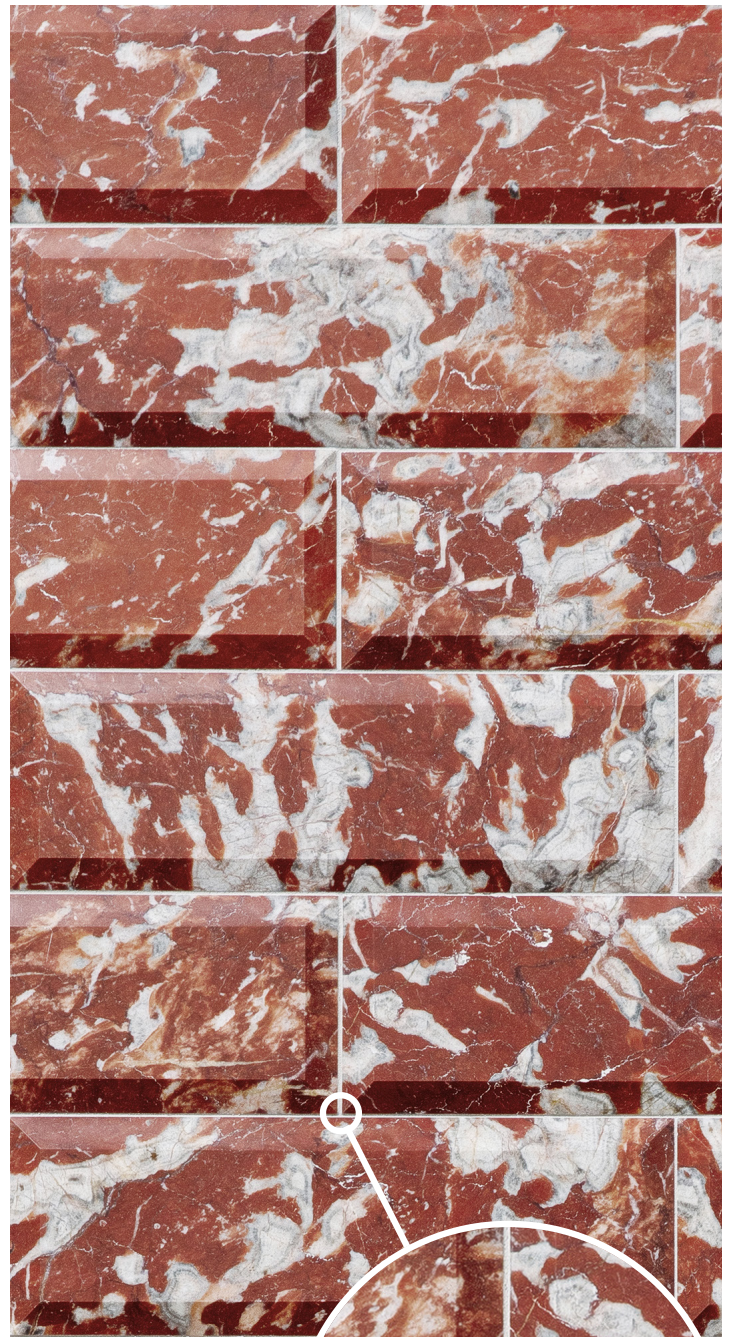

ROSSO FRANCIA

“The King’s Quarry,” Rosso Francia has a storied history, and has been sought for use in architecture, tile and marquetry since ancient times. Red Languedoc marble, which became known as “Rossi di Francia” during the Renaissance, was used extensively in royal buildings and throughout the Palace of Versailles during the reign of Louis XIV. Today Rosso Francia is used exclusively for both important historic restorations and dramatic luxury interiors around the world.

We’re pleased to offer a fine selection of Rosso Francia in a mixed finish beveled 4” x 12” tile, and honed 12” x 24” field tile.

ROSSO FRANCIA

Field Tile
12" x 24" x 3/8" - Honed

Beveled Dimensional Field Tile
4" x 12" x 3/16" - Mixed Finish

INSTALLATION/MAINTENANCE										
SETTING MATERIAL	GROUT	GROUT JOINT	MEMBRANE	CAULK	SEALER	CLEANER	INSTALLATION INSTRUCTIONS	LAYOUT	DRY LAYOUT	
Ardex X4 Tile & Stone Mortar ⁵	Ardex FG-C Microtec Unsanded ⁶	1/16" minimum	Mapei Mapelastac Aquadefense	Ardex SX	Mapei Keracaulk Unsanded	AquaMix Concentrated Stone & Tile Cleaner	TCNA Handbook	No	Partial ⁷	

ROSSO FRANCIA

Beveled Dimensional Field Tile

Rosso Francia Beveled Dimensional is a handmade product. Beveled edges will exhibit some variation.