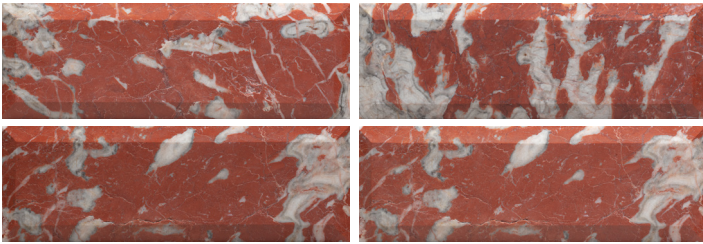

ROSSO FRANCIA

“The King’s Quarry,” Rosso Francia has a storied history, and has been sought for use in architecture, tile and marquetry since ancient times. Red Languedoc marble, which became known as “Rossi di Francia” during the Renaissance, was used extensively in royal buildings and throughout the Palace of Versailles during the reign of Louis XIV. Today Rosso Francia is used exclusively for both important historic restorations and dramatic luxury interiors around the world.

We’re pleased to offer a fine selection of Rosso Francia in a mixed finish beveled 4” x 12” tile, and honed 12” x 24” field tile.

ROSSO FRANCIA

Field Tile
12" x 24" x 3/8" - Honed

Beveled Dimensional Field Tile
4" x 12" x 3/16" - Mixed Finish

ROSSO FRANCIA

Beveled Dimensional Field Tile

Rosso Francia Beveled Dimensional is a handmade product. Beveled edges will exhibit some variation.