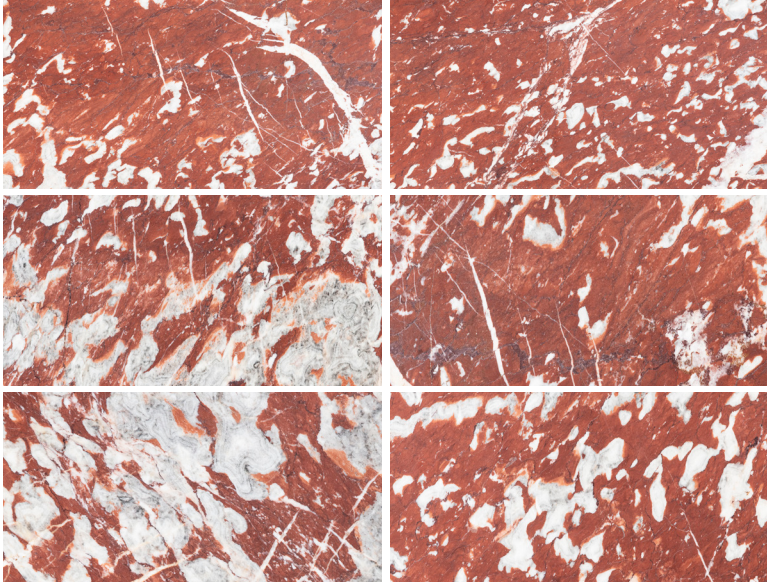

ROSSO FRANCIA

“The King’s Quarry,” Rosso Francia has a storied history, and has been sought for use in architecture, tile and marquetry since ancient times. Red Languedoc marble, which became known as “Rossi di Francia” during the Renaissance, was used extensively in royal buildings and throughout the Palace of Versailles during the reign of Louis XIV. Today Rosso Francia is used exclusively for both important historic restorations and dramatic luxury interiors around the world.

We’re pleased to offer a fine selection of Rosso Francia in a mixed finish beveled 4” x 12” tile, and honed 12” x 24” field tile.

ROSSO FRANCIA

Field Tile
12" x 24" x 3/8" - Honed

Beveled Dimensional Field Tile
4" x 12" x 3/16" - Mixed Finish

ROSSO FRANCIA

Beveled Dimensional Field Tile

Rosso Francia Beveled Dimensional is a handmade product. Beveled edges will exhibit some variation.