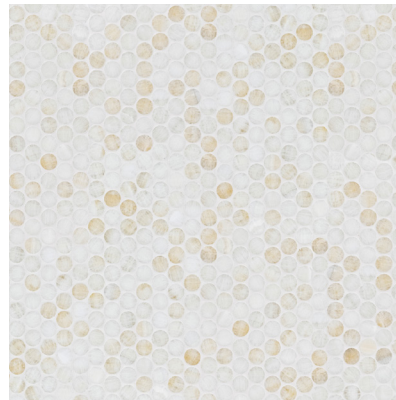

PENNY LANE

Penny Lane is our take on penny-round mosaics, elevated in Artistic fashion through the use of luxe natural stone and presented in a true penny size, in an offset pattern. Penny Lane is stocked in six colorways: White, Nero, Vanilla Onyx, Azul Cielo, Pink, and Green. Penny Lane is uniquely suited for graphic installations of two or more colorways, in color blocks or in stripes. Vanilla Onyx is polished; all other colorways are honed.

PICTURED: PENNY LANE
AZUL CIELO HONED

PENNY LANE

Azul Cielo - Honed

Green - Honed

Nero - Honed

Pink - Honed

Vanilla Onyx - Polished

White - Honed