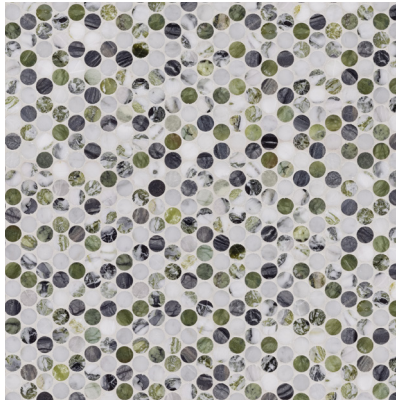

PENNY LANE

Penny Lane is our take on penny-round mosaics, elevated in Artistic fashion through the use of luxe natural stone and presented in a true penny size, in an offset pattern. Penny Lane is stocked in six colorways: White, Nero, Vanilla Onyx, Azul Cielo, Pink, and Green. Penny Lane is uniquely suited for graphic installations of two or more colorways, in color blocks or in stripes. Vanilla Onyx is polished; all other colorways are honed.

PICTURED: PENNY LANE
AZUL CIELO HONED

PENNY LANE

Azul Cielo - Honed

Green - Honed

Nero - Honed

Pink - Honed

Vanilla Onyx - Polished

White - Honed

AVAILABLE SIZES

11 1/8" x 11 15/16" x 3/8"
(0.92 sf/unit)
Honed & Polished

NOTES

- ¹ Vanilla Onyx - Light Residential
- ² Vanilla Onyx - Conventional only
- ³ Vanilla Onyx - Yes, excluding steam
- ⁴ Vanilla Onyx - No
- ⁵ Green, Nero, Vanilla Onyx - V3
- ⁶ Alternate Mortar - Mapei Ultraflex 2 or Mapei Adesilex P10 White
- ⁷ Alternate Grout - Mapei Ultracolor Plus FA