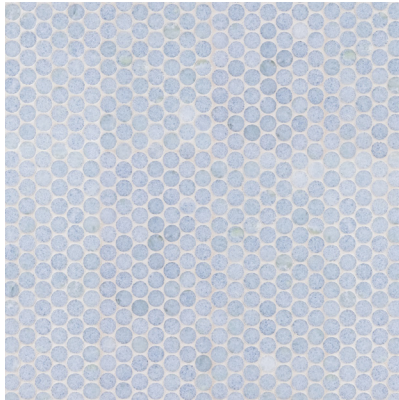

PENNY LANE

Penny Lane is our take on penny-round mosaics, elevated in Artistic fashion through the use of luxe natural stone and presented in a true penny size, in an offset pattern. Penny Lane is stocked in six colorways: White, Nero, Vanilla Onyx, Azul Cielo, Pink, and Green. Penny Lane is uniquely suited for graphic installations of two or more colorways, in color blocks or in stripes. Vanilla Onyx is polished; all other colorways are honed.

PICTURED: PENNY LANE
AZUL CIELO HONED

PENNY LANE

Azul Cielo - Honed

Green - Honed

Nero - Honed

Pink - Honed

Vanilla Onyx - Polished

White - Honed

AVAILABLE SIZES

11 1/8" x 11 15/16" x 3/8"
(0.92 sf/unit)
Honed & Polished

NOTES

- ¹ Vanilla Onyx - Light Residential
- ² Vanilla Onyx - Conventional only
- ³ Vanilla Onyx - Yes, excluding steam
- ⁴ Vanilla Onyx - No
- ⁵ Green, Nero, Vanilla Onyx - V3
- ⁶ Alternate Mortar - Mapei Ultraflex 2 or Mapei Adesilex P10 White
- ⁷ Alternate Grout - Mapei Ultracolor Plus FA