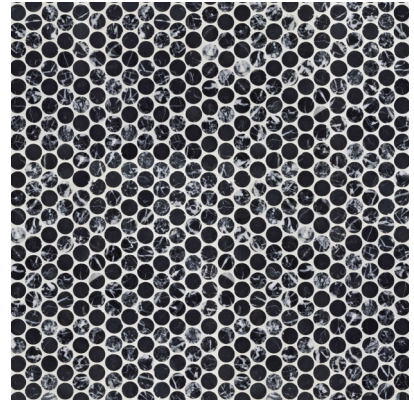

PENNY LANE

Penny Lane is our take on penny-round mosaics, elevated in Artistic fashion through the use of luxe natural stone and presented in a true penny size, in an offset pattern. Penny Lane is stocked in six colorways: White, Nero, Vanilla Onyx, Azul Cielo, Pink, and Green. Penny Lane is uniquely suited for graphic installations of two or more colorways, in color blocks or in stripes. Vanilla Onyx is polished; all other colorways are honed.

PICTURED: PENNY LANE
AZUL CIELO HONED

PENNY LANE

Azul Cielo - Honed

Green - Honed

Nero - Honed

Pink - Honed

Vanilla Onyx - Polished

White - Honed

AVAILABLE SIZES

11 1/8" x 11 15/16" x 3/8"
(0.92 sf/unit)
Honed & Polished

NOTES

- ¹ Vanilla Onyx - Light Residential
- ² Vanilla Onyx - Conventional only
- ³ Vanilla Onyx - Yes, excluding steam
- ⁴ Vanilla Onyx - No
- ⁵ Green, Nero, Vanilla Onyx - V3
- ⁶ Alternate Mortar - Mapei Ultraflex 2 or Mapei Adesilex P10 White
- ⁷ Alternate Grout - Mapei Ultracolor Plus FA