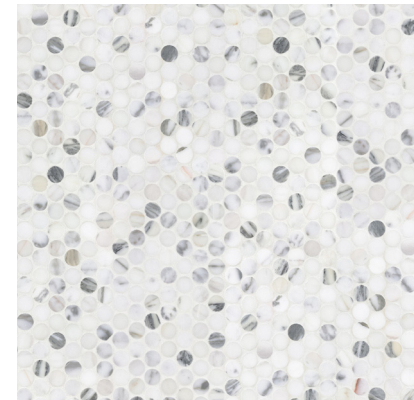

PENNY LANE

Penny Lane is our take on penny-round mosaics, elevated in Artistic fashion through the use of luxe natural stone and presented in a true penny size, in an offset pattern. Penny Lane is stocked in six colorways: White, Nero, Vanilla Onyx, Azul Cielo, Pink, and Green. Penny Lane is uniquely suited for graphic installations of two or more colorways, in color blocks or in stripes. Vanilla Onyx is polished; all other colorways are honed.

PICTURED: PENNY LANE
AZUL CIELO HONED

PENNY LANE

Azul Cielo - Honed

Green - Honed

Nero - Honed

Pink - Honed

Vanilla Onyx - Polished

White - Honed