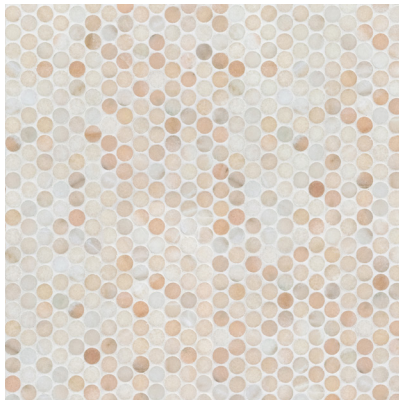

PENNY LANE

Penny Lane is our take on penny-round mosaics, elevated in Artistic fashion through the use of luxe natural stone and presented in a true penny size, in an offset pattern. Penny Lane is stocked in six colorways: White, Nero, Vanilla Onyx, Azul Cielo, Pink, and Green. Penny Lane is uniquely suited for graphic installations of two or more colorways, in color blocks or in stripes. Vanilla Onyx is polished; all other colorways are honed.

PICTURED: PENNY LANE
AZUL CIELO HONED

PENNY LANE

Azul Cielo - Honed

Green - Honed

Nero - Honed

Pink - Honed

Vanilla Onyx - Polished

White - Honed