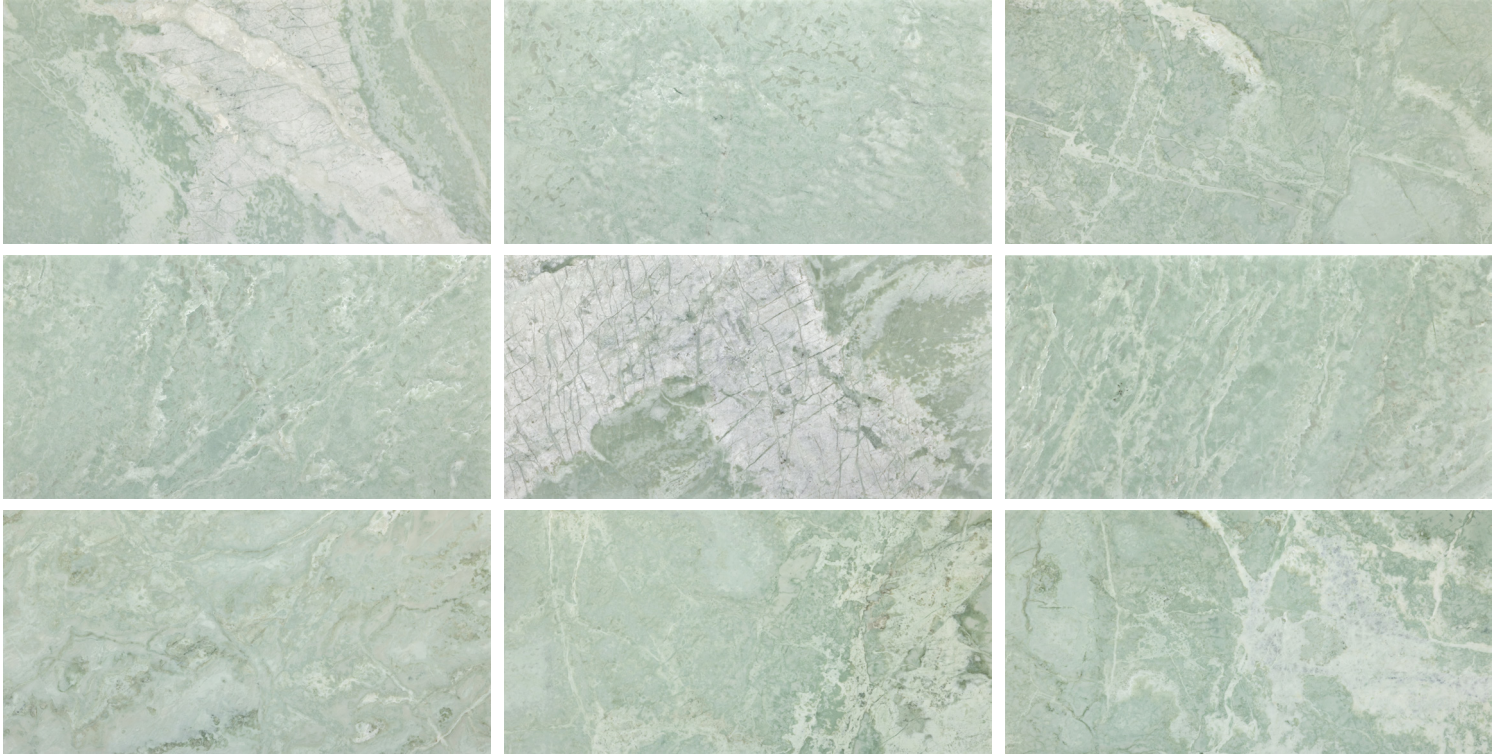

MING CLASSICO

A soft mint-green marble with translucent ripples of vanilla and swathes of glacial silver. Offered in 12" x 24" honed tile.

SHOWN: MING CLASSICO 12" x 24" x 3/8" STONE ARIS EDGE HONED FIELD TILE

MING CLASSICO

Honed Field Tile - 12" x 24"

APPLICATIONS									VARIATION				TAILORED TO CUSTOMIZATION	
INTERIOR FLOOR	INTERIOR WALL	SHOWER WALL	SHOWER FLOOR	EXTERIOR FLOOR	EXTERIOR WALL	POOL/ FOUNTAIN	COUNTER TOP	FIREPLACE SURROUND	V1	V2	V3	V4	CARPET CUTTING	FIELD
Commercial Light/Medium	All	Yes, including steam ¹	Yes, in mosaic formats only	No	Yes, including freeze thaw	No	Yes	Yes					FINISH	MOSAIC
													SADDLE	VANITY TOP
													WATERJET	
INSTALLATION/MAINTENANCE										AVAILABLE SIZES				
SETTING MATERIAL	GROUT	GROUT JOINT	MEMBRANE	CAULK	SEALER	CLEANER	INSTALLATION INSTRUCTIONS	LAYOUT	DRY LAYOUT					
Ardex X77 White Microtec Fiber Reinforced Mortar ²	Ardex FG-C Microtec Unsanded ³	1/16" Minimum	Ardex 8+9	Ardex SX	AquaMix Sealer's Choice Gold	AquaMix Concentrated	TCNA Handbook	No	Recommended					
NOTES														
¹ Showers: Product MUST be installed in accordance with current TCNA Handbook Stone Methods. ² Alternate Mortar - Ardex X5 White Medium Bed Mortar or Mapei Ultraflex LFT White ³ Alternate Grout - Mapei Ultracolor Plus FA or Mapei Flexcolor CQ Tech Notes: White mortar is recommended for natural stone.														
										HONED ARIS EDGE FIELD TILE 12" x 24" x 3/8" (2 sf/unit)				