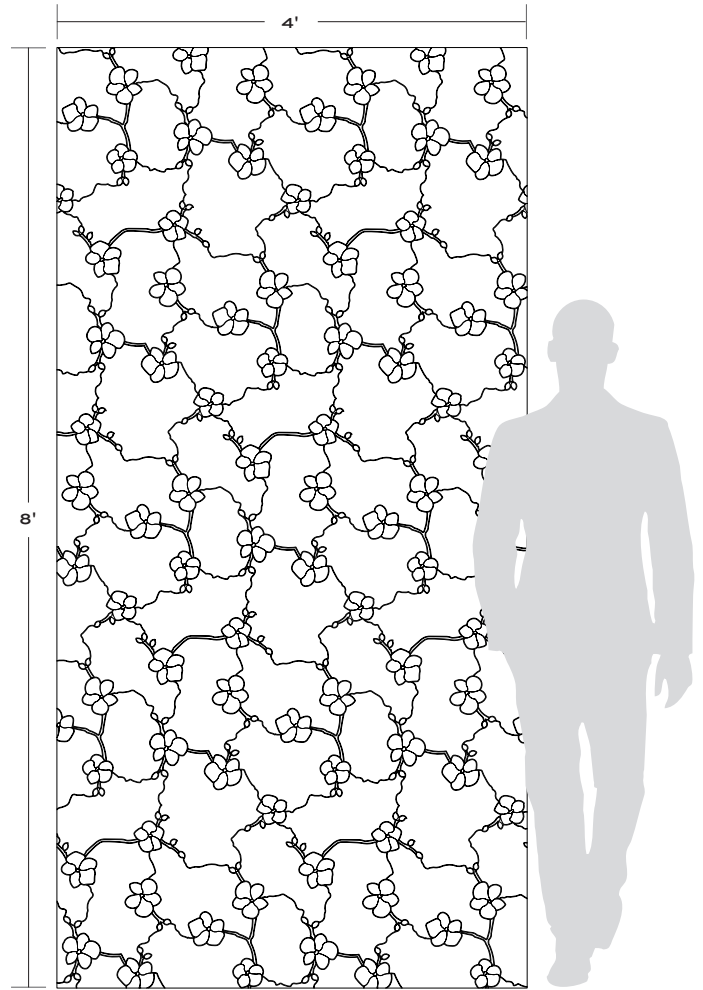

APPLICATIONS								
INTERIOR FLOOR	INTERIOR WALL	SHOWER WALL	SHOWER FLOOR	EXTERIOR FLOOR	EXTERIOR WALL	POOL/ FOUNTAIN	COUNTER TOP	FIREPLACE SURROUND
Medium Traffic Commercial	All	Yes, including steam	Yes	No	Yes, including freeze thaw	No	No	Yes

VARIATION			
V1	V2	V3	V4

INSTALLATION/MAINTENANCE									
SETTING MATERIAL	GROUT	GROUT JOINT	MEMBRANE	CAULK	SEALER	CLEANER	INSTALLATION INSTRUCTIONS	LAYOUT	DRY LAYOUT
Ardex N23 White¹	Ardex FG-C Microtec Unsanded²	As established on sheets	Ardex 8 + 9³	Ardex SX⁴	AquaMix Sealer's Choice Gold	AquaMix Concentrated Stone & Tile Cleaner	TCNA Handbook	No	Required

WATERJET MOSAIC
© 2018 ARTISTIC TILE, INC.
(3.50 sf/pc) Mesh mounted interlocking sheet*
SOLD IN 3 PARTS
* Will not interlock with Orchid Dimensional stock.

NOTES
¹ Alternate mortar - Mapei Granirapid White or Mapei Kerabond/Keralastic White ² Alternate grout - Mapei Keracolor Unsanded or Mapei Ultracolor Plus FA ³ Alternate membrane - Mapei Mapelastac Aquadefense ⁴ Alternate caulk - Mapei Keracaulk Unsanded Tech Notes: - Dimensional and flat sheet will not interlock with each other.