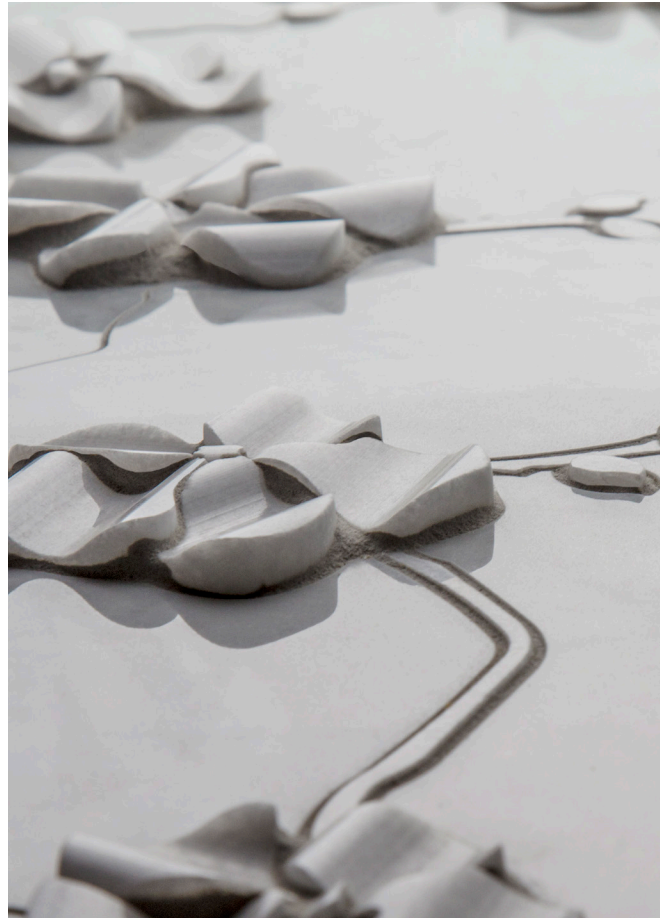

APPLICATIONS								
INTERIOR FLOOR	INTERIOR WALL	SHOWER WALL	SHOWER FLOOR	EXTERIOR FLOOR	EXTERIOR WALL	POOL/ FOUNTAIN	COUNTER TOP	FIREPLACE SURROUND
No	Yes	Yes⁵	No	No	No	No	No	Yes

VARIATION			
V1	V2	V3	V4

INSTALLATION/MAINTENANCE									
SETTING MATERIAL	GROUT	GROUT JOINT	MEMBRANE	CAULK	SEALER	CLEANER	INSTALLATION INSTRUCTIONS	LAYOUT	DRY LAYOUT
Ardex N23 White¹	Ardex FG-C Microtec Unsanded²	As established on sheets	Ardex B + S³	Ardex SX⁴	AquaMix Sealer's Choice Gold	AquaMix Concentrated Stone & Tile Cleaner	TCNA Handbook	No	Required

WATERJET MOSAIC
© 2018 ARTISTIC TILE, INC.
(3.50 sf/pc)
Mesh mounted interlocking sheet*
SOLD IN 3 PARTS
* Will not interlock with Orchid Flat stock.

NOTES

¹ Alternate mortar - Mapei Granirapid White or Mapei Kerabond/Keralastic White
² Alternate grout - Mapei Ultracolor Plus FA
³ Alternate membrane - Mapei Mapelastic AquaDefense
⁴ Alternate caulk - Mapei Keracaulk Sanded
⁵ Artistic Tile recommends the installation of a water proofing membrane under Michael Aram Dimensional Orchid in all wet areas. Dimensional Flowers should be grouted by hand, paying particular attention to grout removal and clean up from the surface. Seal stone prior to grouting. Grout only as much of the surface that can be thoroughly cleaned. Care must be taken to ensure the integrity of the dimensional pattern is not disturbed by excess grout. Excess grout must be properly removed from all surfaces.

Tech Notes:
- pH neutral stone cleaner should be used for daily cleaning.
- The depth of relief is 3/8" thick.
- Dimensional and flat sheet will not interlock with each other.