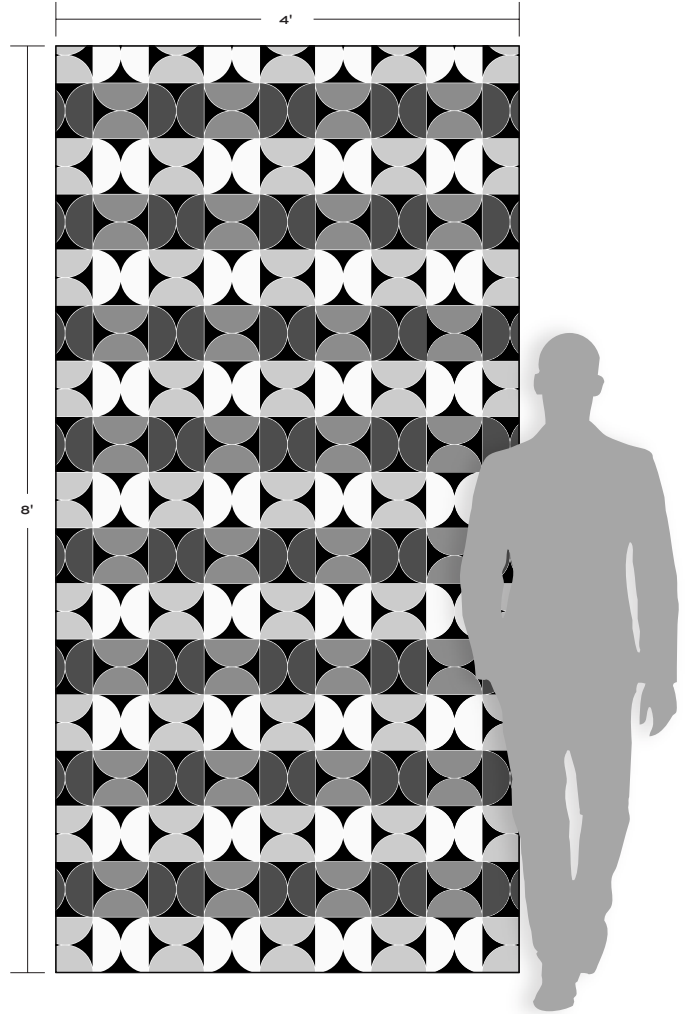

APPLICATIONS									VARIATION				TAILORED TO CUSTOMIZATION	
INTERIOR FLOOR	INTERIOR WALL	SHOWER WALL	SHOWER FLOOR	EXTERIOR FLOOR	EXTERIOR WALL	POOL/FOUNTAIN	COUNTER TOP	FIREPLACE SURROUND	V1	V2	V3	V4	CARPET CUTTING	
Commercial Light/Medium	All	All	No	No	No	No	Yes, bathroom only	Yes					FIELD	FINISH
													MOSAIC	SADDLE
													VANITY TOP	WATERJET
INSTALLATION/MAINTENANCE										WATERJET MOSAIC				
SETTING MATERIAL	GROUT	GROUT JOINT	MEMBRANE	CAULK	SEALER	CLEANER	INSTALLATION INSTRUCTIONS	LAYOUT	DRY LAYOUT	11 1/2" x 11 1/2" x 3/8" (0.92 sf/unit) Interlocking Sheet				
Ardex N23 Microtec Rapid Set¹	Ardex FG-C Microtec Unsanded²	As established on sheets	Mapei Mapelastac AquaDefense	Mapei Keracaulk Unsanded	AquaMix Sealer's Choice Gold	AquaMix Concentrated Stone & Tile Cleaner	TCNA Handbook	Maintain sheet orientation	Required					
NOTES														
¹ Alternate Mortar - Mapei Granirapid 2-Part System or Mapei Ultraflex 2 ² Alternate Grout - Mapei Ultracolor Plus FA or Mapei FlexColor CQ