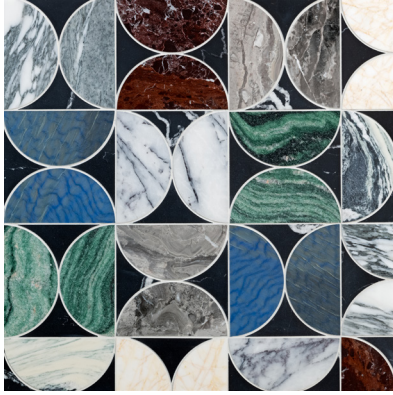

In the Middle Ages, several generations of a family of stone artisans designed and installed a series of astounding mosaic floors all over Europe. Known as the Cosmati, their dazzling, polychromatic creations are among the most important examples of mosaic work, and remain striking to this day.

Moon Cosmati is composed of bisected circles of rich veined stones in a complex pattern. Presented in two colorways: Dark Multi and Light Multi, and fully customizable through our Tailored To program.

MOON COSMATI

PICTURED: MOON COSMATI DARK MULTI MIXED FINISH

MOON COSMATI

Made In America | Cosmati Collection

DARK MULTI - Mixed Finish
 Noir Moon, Breccia Vino, Lilac, Arabescato
 Corchia, Dark Arabescato, Azul Macaubas,
 Limone Marmi, Cipollino, Verde Aurora

SELECT UP TO 9 MATERIALS FOR THE HALF MOONS

1 BIANCO CARRARA

6 ROSA PORTOGALLO

2 CALACATTA ROSA

7 LILAC

3 MING GREEN

8 _____

4 VOLAKAS