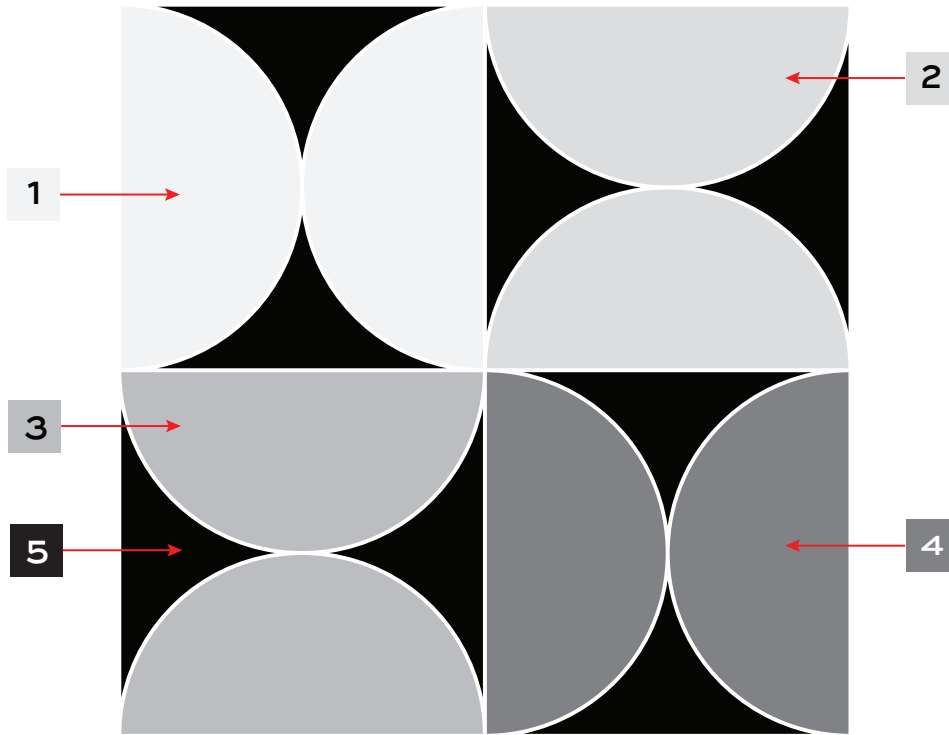

MOON COSMATI

SINGLE UNIT

PATTERN VISUAL

ADDITIONAL COLOR POSITIONS REQUIRE CUSTOM QUOTE

MATERIAL KEY

POSITION **1** _____

POSITION **2** _____

POSITION **3** _____

POSITION **4** _____

POSITION **5** _____

_____

_____

DESIGN NAME: COSMATI MOON

ITEM CODE: CUTMWJCSOMO6

SHEET COVERAGE AREA: 11-1/2" H x 11-1/2" W

SQUARE FOOTAGE PER SHEET: 0.92 SF

P.O #: _____

SALES ASSOC: _____

FOR VISUALIZATION PURPOSES ONLY.
THIS IS NOT AN INSTALLATION DRAWING.
VERIFY ALL MEASUREMENTS PRIOR TO INSTALLATION.
ALL MATERIALS ARE SUBJECT TO RANGE / VARIATION.
GROUT JOINTS, CENTERING/ORIENTATION MAY VARY
SLIGHTLY FROM DRAWING SHOWN.
ALL CUTS HAVE A VARIANCE OF +/- 1/16".

Client Signature

Date: MM/DD/YY