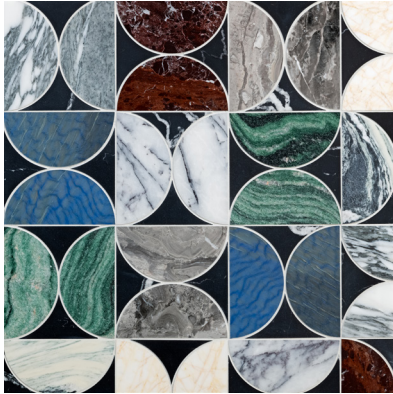

In the Middle Ages, several generations of a family of stone artisans designed and installed a series of astounding mosaic floors all over Europe. Known as the Cosmati, their dazzling, polychromatic creations are among the most important examples of mosaic work, and remain striking to this day.

Moon Cosmati is composed of bisected circles of rich veined stones in a complex pattern. Presented in two colorways: Dark Multi and Light Multi, and fully customizable through our Tailored To program.

MOON COSMATI

PICTURED: MOON COSMATI DARK MULTI MIXED FINISH

MOON COSMATI

Made In America | Cosmati Collection

DARK MULTI - Mixed Finish
 Noir Moon, Breccia Vino, Lilac, Arabescato
 Corchia, Azul Macaubas, Limone Marmi, Cipollino

LIGHT MULTI - Mixed Finish
 Rosa Grecia, Lilac, Rosa Portogallo, Grigio
 Toscana, Volakas, Ming Green, Bianco Carrara,
 Calacatta Rosa

APPLICATIONS									VARIATION				TAILORED TO CUSTOMIZATION	
INTERIOR FLOOR	INTERIOR WALL	SHOWER WALL	SHOWER FLOOR	EXTERIOR FLOOR	EXTERIOR WALL	POOL/FOUNTAIN	COUNTER TOP	FIREPLACE SURROUND	V1	V2	V3	V4	CARPET CUTTING	
Commercial Light/Medium	All	All	No	No	No	No	Yes, bathroom only	Yes					FIELD	FINISH
													MOSAIC	SADDLE
													VANITY TOP	WATERJET
INSTALLATION/MAINTENANCE										WATERJET MOSAIC				
SETTING MATERIAL	GROUT	GROUT JOINT	MEMBRANE	CAULK	SEALER	CLEANER	INSTALLATION INSTRUCTIONS	LAYOUT	DRY LAYOUT	<p>11 1/2" x 11 1/2" x 3/8" (0.92 sf/unit) Interlocking Sheet</p>				
Ardex N23 Microtec Rapid Set ¹	Ardex FG-C Microtec Unsanded ²	As established on sheets	Mapei Mapelastc AquaDefense	Mapei Keracaulk Unsanded	AquaMix Sealer's Choice Gold	AquaMix Concentrated Stone & Tile Cleaner	TCNA Handbook	Maintain sheet orientation	Required					
NOTES														
¹ Alternate Mortar - Mapei Granirapid 2-Part System or Mapei Ultraflex 2 ² Alternate Grout - Mapei Ultracolor Plus FA or Mapei FlexColor CQ														