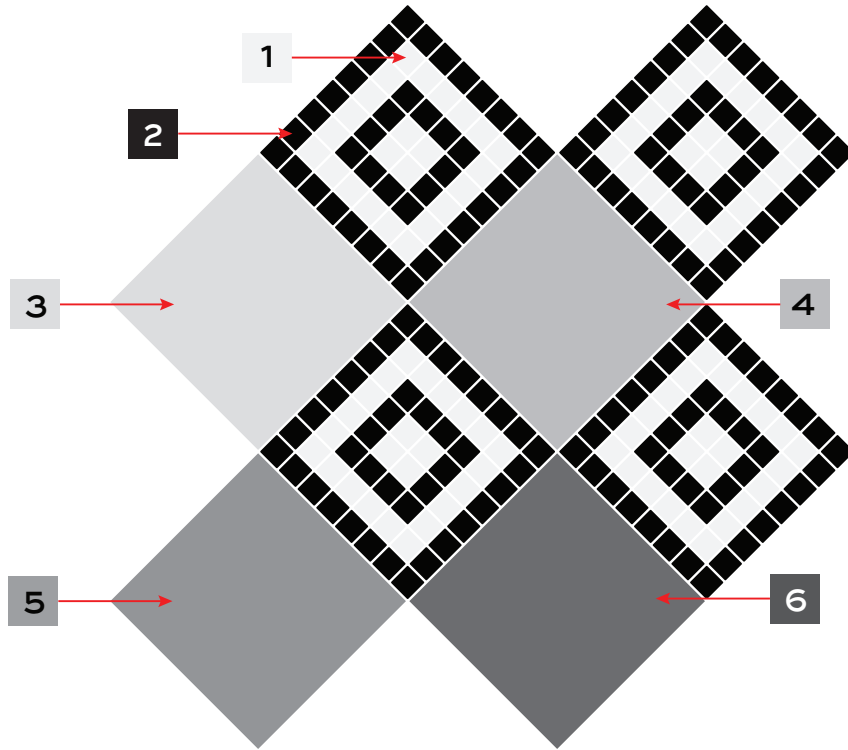

CHECKERBOARD

Made In America | Cosmati Collection

SINGLE UNIT

ADDITIONAL COLOR POSITIONS REQUIRE CUSTOM QUOTE

MATERIAL KEY

POSITION **1** _____

POSITION **2** _____

POSITION **3** _____

POSITION **4** _____

POSITION **5** _____

POSITION **6** _____

_____

DESIGN NAME: COSMATI CHECKERBOARD

ITEM CODE: CUTMCOSCHK

SHEET COVERAGE AREA: 14-5/16" H x 14-5/16" W

SQUARE FOOTAGE PER SHEET: 1.42 SF

P.O #: _____

SALES ASSOC: _____

FOR VISUALIZATION PURPOSES ONLY.
THIS IS NOT AN INSTALLATION DRAWING.
VERIFY ALL MEASUREMENTS PRIOR TO INSTALLATION.
ALL MATERIALS ARE SUBJECT TO RANGE / VARIATION.
GROUT JOINTS, CENTERING/ORIENTATION MAY VARY
SLIGHTLY FROM DRAWING SHOWN.
ALL CUTS HAVE A VARIANCE OF +/- 1/16".

Client Signature

Date: MM/DD/YY