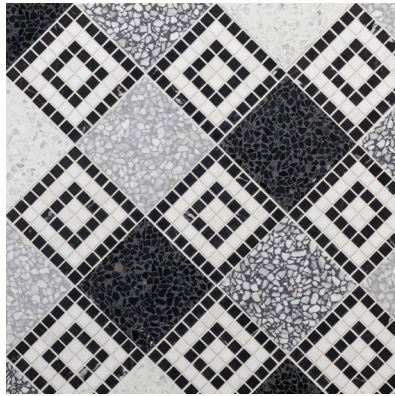

In the Middle Ages, several generations of a family of stone artisans designed and installed a series of astounding mosaic floors all over Europe. Known as the Cosmati, their dazzling, polychromatic creations are among the most important examples of mosaic work, and remain striking to this day.

Checkerboard is a modern distillation of the Cosmati's flair for pattern and timeless technique. Presented in two colorways: Checkerboard Grey and Checkerboard Multi, and fully customizable through our Tailored To program.

CHECKERBOARD

PICTURED: C-CHECKERBOARD MULTI

CHECKERBOARD

Made In America | Cosmati Collection

CHECKERBOARD GREY

Noir Moon, Bianco Dolomiti, Venezia Terrazzo White, Venezia Terrazzo Light Grey, Venezia Terrazzo Dark Grey, Venezia Terrazzo Black