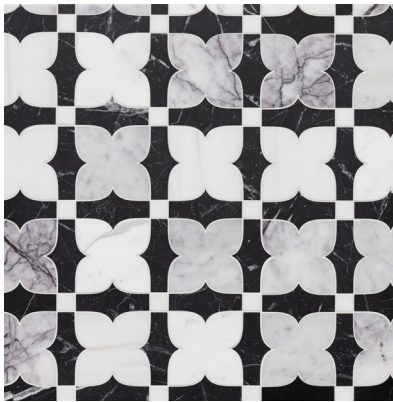

### ISABELLA

Made in-house by Artistic Tile's artisans minutes from midtown Manhattan, the Made in America *Tailored To Collection* is highly customizable to your unique requirements.

Isabella features a fleuron — an abstract floral ornament — highlighted against a detailed, contrasting grid. Presented in two colorways: Purple and Brown, or fully customizable through our Tailored To program.

# ISABELLA

Made In America | Encaustic Collection

**BROWN - Honed**  
 Bianco Dolomiti, Ash, Cloud, Smoke,  
 Calacatta Gold, Bianco Carrara

**LILAC - Honed**  
 Noir Moon, Thassos, Bianco Dolomiti, Volakas,  
 Lilac, Bianco Carrara