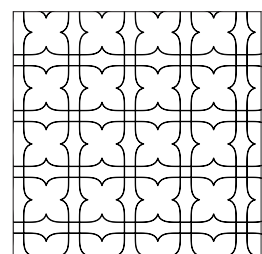

13 7/8" x 13 7/8" x 3/8"  
 (1.33 sf/unit)  
 Interlocking Sheet