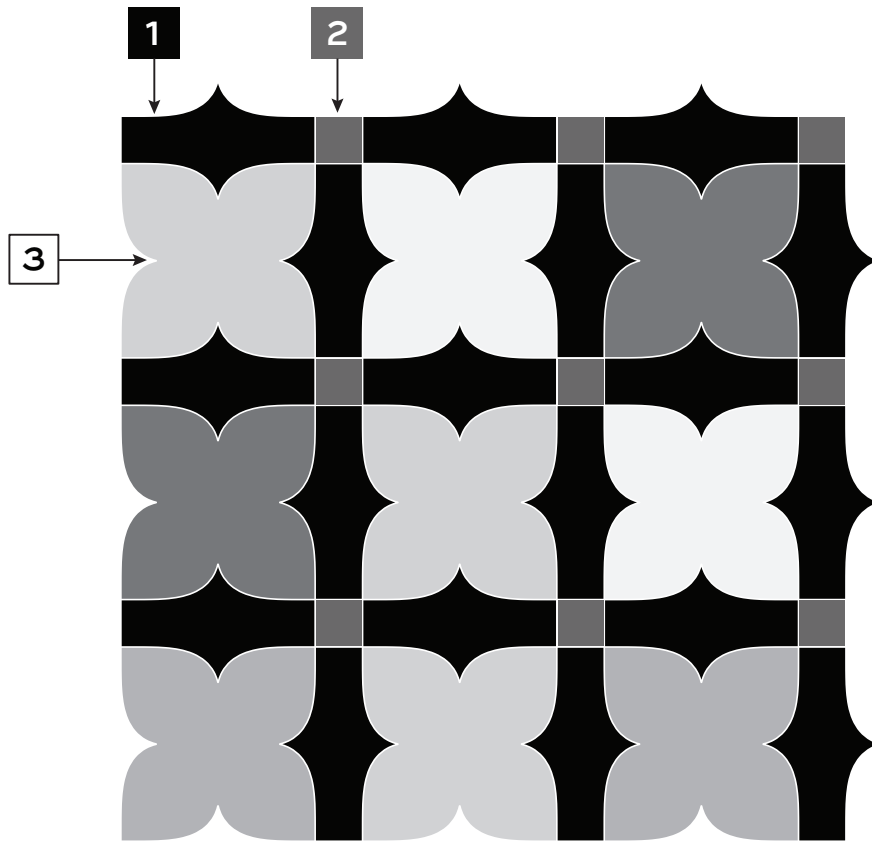

ISABELLA LILAC

Made In America | Encaustic Collection

SINGLE UNIT

PATTERN VISUAL

MATERIAL KEY

POSITION **1** NOIR MOON HONED

POSITION **2** THASSOS HONED

POSITION **3** 1 BIANCO DOLOMITI HONED

RANDOM BLEND
UP TO 4 MATERIALS

2 VOLAKAS HONED

3 LILAC HONED

4 BIANCO CARRARA HONED

ADDITIONAL NOTES: _____

DESIGN NAME: ISABELLA LILAC

ITEM CODE: CUTMWJISABELLIL

SHEET COVERAGE AREA: 13 ⁷/₈" H x 13 ⁷/₈" W

SQUARE FOOTAGE PER SHEET: 1.33 SF

P.O #: _____

SALES ASSOC: _____

FOR VISUALIZATION PURPOSES ONLY.
THIS IS NOT AN INSTALLATION DRAWING.
VERIFY ALL MEASUREMENTS PRIOR TO INSTALLATION.
ALL MATERIALS ARE SUBJECT TO RANGE / VARIATION.
GROUT JOINTS, CENTERING/ORIENTATION MAY VARY
SLIGHTLY FROM DRAWING SHOWN.
ALL CUTS HAVE A VARIANCE OF +/- 1/16".

Client Signature

Date: MM/DD/YY