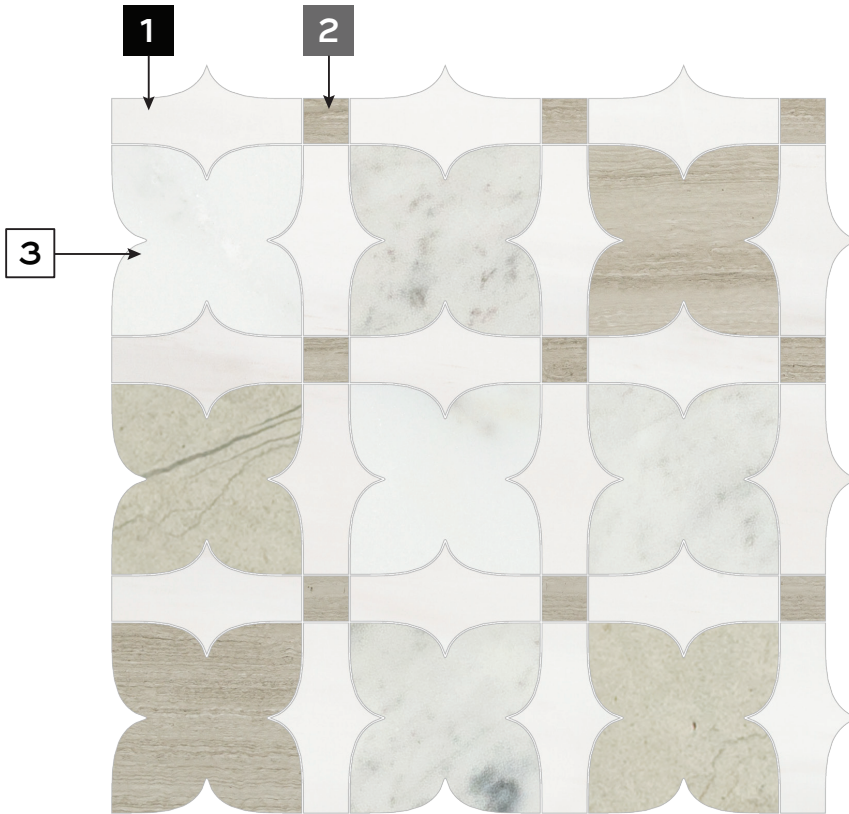

ISABELLA BROWN

Made In America | Encaustic Collection

SINGLE UNIT