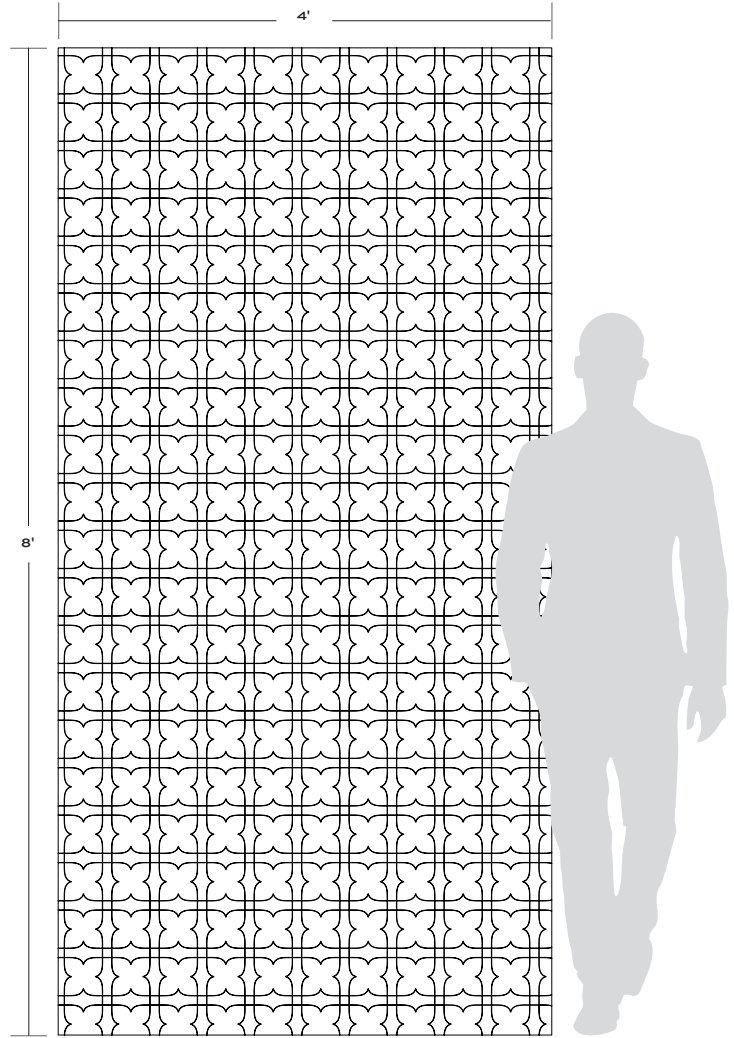

ISABELLA

Made In America | Encaustic Collection

APPLICATIONS									VARIATION				TAILORED TO CUSTOMIZATION	
INTERIOR FLOOR	INTERIOR WALL	SHOWER WALL	SHOWER FLOOR	EXTERIOR FLOOR	EXTERIOR WALL	POOL/ FOUNTAIN	COUNTER TOP	FIREPLACE SURROUND	V1	V2	V3	V4	CARPET CUTTING	
Commercial Light/Medium	All	All	No	No	No	No	Yes, bathroom only	Yes					FIELD	FINISH
													MOSAIC	SADDLE
													VANITY TOP	WATERJET
INSTALLATION/MAINTENANCE										WATERJET MOSAIC				
SETTING MATERIAL	GROUT	GROUT JOINT	MEMBRANE	CAULK	SEALER	CLEANER	INSTALLATION INSTRUCTIONS	LAYOUT	DRY LAYOUT					
Ardex N23 Microtec Rapid Set¹	Ardex FG-C Microtec Unsanded²	As established on sheets	Mapei Mapelastac AquaDefense	Mapei Keracaulk Unsanded	AquaMix Sealer's Choice Gold	AquaMix Concentrated Stone & Tile Cleaner	TCNA Handbook	Maintain sheet orientation	Highly Recommended					
NOTES														
¹ Alternate Mortar - Mapei Granirapid 2-Part System or Mapei Ultraflex 2														
² Alternate Grout - Mapei Ultracolor Plus FA or Mapei FlexColor CQ