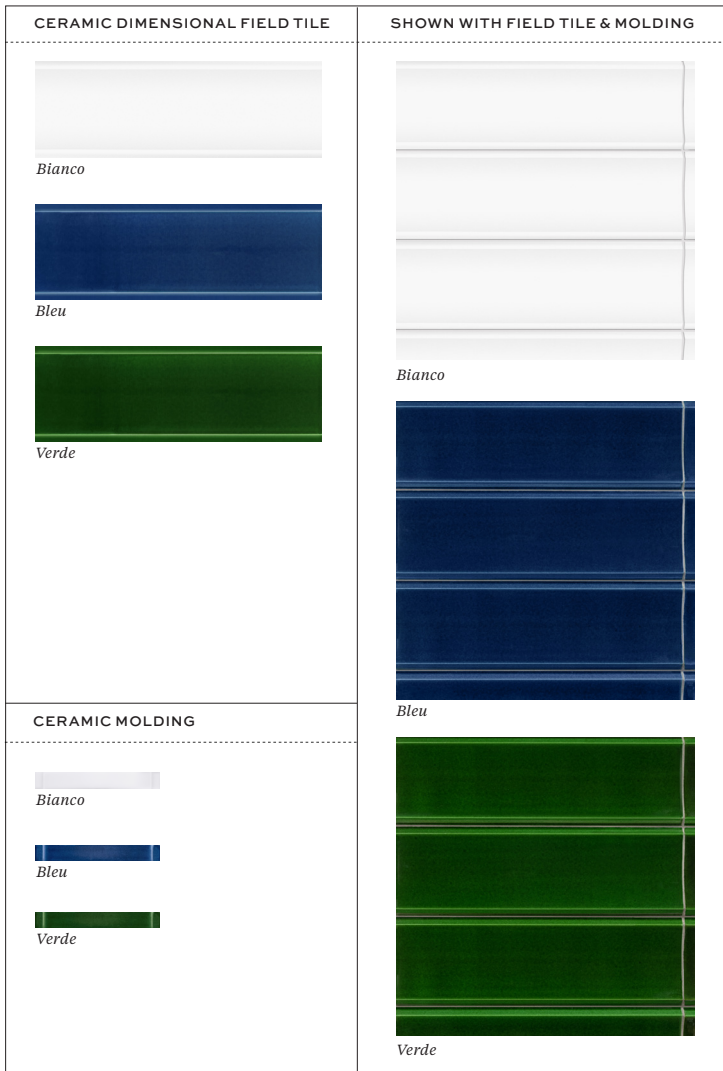

INVERSO CERAMIC

A gently concave 6" x 18" ceramic tile, Inverso forms a wide flute that's perfect for entire walls or for use as wainscoting. Exclusive to Artistic Tile in the USA, Inverso Ceramic is richly glazed to highlight its unique shape, and is offered in three gloss colors: milk-white Bianco; Bleu, a Mediterranean blue; and Verde, a deep leafy green.

PICTURED: INVERSO BLEU

INVERSO CERAMIC

APPLICATIONS								
INTERIOR FLOOR	INTERIOR WALL	SHOWER WALL	SHOWER FLOOR	EXTERIOR FLOOR	EXTERIOR WALL	POOL/ FOUNTAIN	COUNTER TOP	FIREPLACE SURROUND
No	All	No ¹	No	No	No	No	No	Yes

VARIATION			
V1	V2	V3	V4

INSTALLATION/MAINTENANCE									
SETTING MATERIAL	GROUT	GROUT JOINT	MEMBRANE	CAULK	SEALER	CLEANER	INSTALLATION INSTRUCTIONS	LAYOUT	DRY LAYOUT
Ardex X4 White Tile & Stone ²	Ardex FL Rapid Set Sanded ³	1/16" Min.	Ardex B + 9	Ardex SX	Not Required	AquaMix Concentrated	TCNA Handbook	No	Recommended

DIMENSIONAL FIELD TILE
<p>17 3/4" x 5 15/16" x 1/4" (0.73 sf/unit) Dimensional Field Tile Gloss Finish</p>
<p>5 5/16" x 1 9/16" x 1/4" (0.4 sf/unit) Molding Gloss Finish</p>

NOTES
<p>¹ Bianco Only Shower Wall - Yes, including steam.</p> <p>² Alternate mortar - Mapei Ultraflex 2 White or Mapei Type 1 Mastic (dry areas only)</p> <p>³ Alternate grout - Mapei Ultracolor Plus FA or Mapei Flexcolor CQ</p> <p>Tech Notes: Inverso is subject to crazing and crackling. The crystalline nature of the blue and green glazes are more likely to craze and crackle than other colors. Seal after installation and periodically as crazing continues.</p>