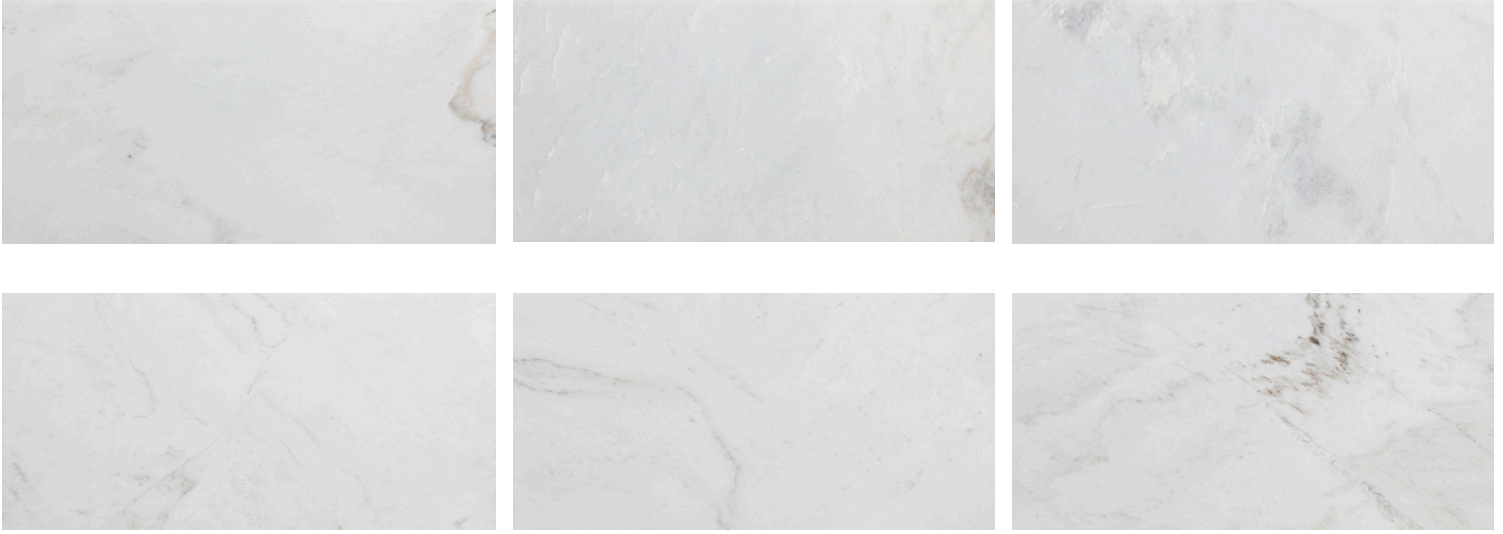

# IGLOO

A crystalline white marble with softly fluid veining. Beautiful on its own, and a perfect pairing with our Pinnacle Pastel decorative dimensional tile. Offered in 12" x 24" honed.

# IGLOO

Honed 12" x 24" Field

APPLICATIONS									VARIATION				TAILORED TO CUSTOMIZATION
INTERIOR FLOOR	INTERIOR WALL	SHOWER WALL	SHOWER FLOOR	EXTERIOR FLOOR	EXTERIOR WALL	POOL/ FOUNTAIN	COUNTER TOP	FIREPLACE SURROUND	V1	V2	V3	V4	CARPET CUTTING
Light/Medium Traffic Commercial	All	Yes, including steam	Yes, in mosaic formats only	No	No	No	Yes	Yes					FIELD
													FINISH
													MOSAIC
													SADDLE
													VANITY TOP
													WATERJET

AVAILABLE SIZES

<b>FIELD TILE</b> 12" x 24" x 3/8" Honed

NOTES
<sup>1</sup> Alternate grout - Mapei Ultracolor Plus FA or Mapei Keracolor Unsanded <sup>2</sup> Alternate setting material - Ardex N23 White Microtec Rapid Set or Mapei Ultraflex 2 White Tech Notes: The NSI Recommends Installing Resin-Backed Stone With Epoxy-Based Setting Materials. Consult Your Setting Materials Manufacturer For Specific Product.