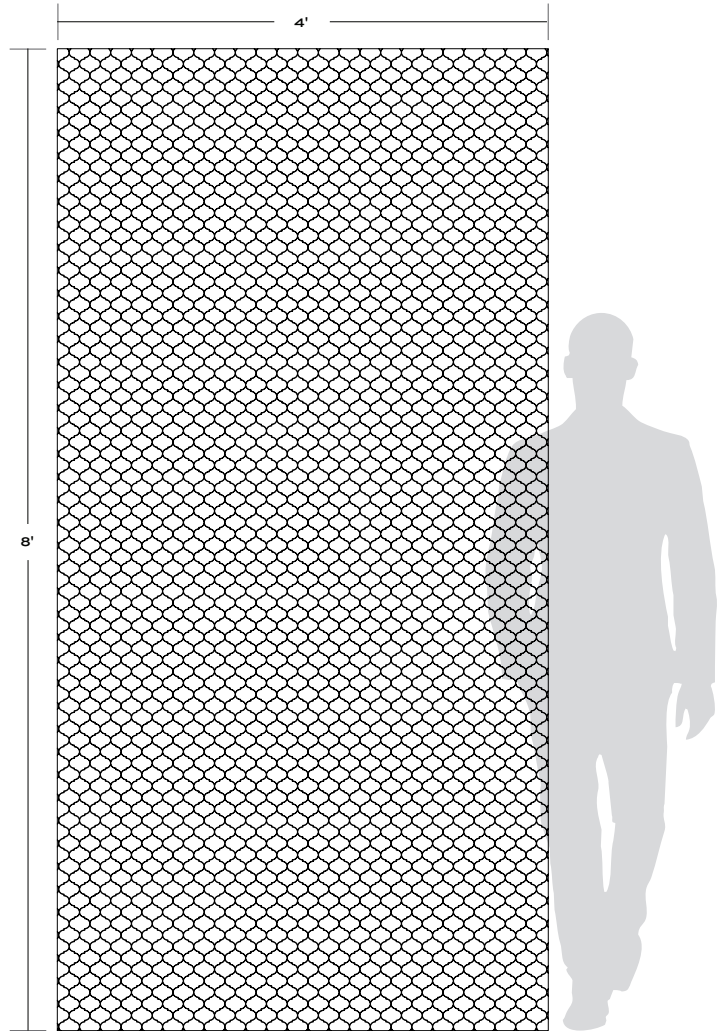

ETOILE

Etoile is Artistic Tile's crisp, modern version of a Moorish classic. Cut with precision waterjet machines to an exacting dimension, Etoile adds a refined, cultured style to any project. Stocked and ready to ship in Calacatta Gold, Bianco Carrara and Thassos marbles, Etoile also looks amazing when combined with glass, mirror and textured stone. Find your perfect combination with Artistic Tile's Tailored To customization program. Suitable for outstanding walls, backsplashes and floors.

PICTURED: ETOILE CALACATTA GOLD

ETOILE

Calacatta Gold - Polished

APPLICATIONS									VARIATION				TAILORED TO CUSTOMIZATION						
INTERIOR FLOOR	INTERIOR WALL	SHOWER WALL	SHOWER FLOOR	EXTERIOR FLOOR	EXTERIOR WALL	POOL/ FOUNTAIN	COUNTER TOP	FIREPLACE SURROUND	V1	V2	V3	V4	CARPET CUTTING	FIELD	FINISH	MOSAIC	SADDLE	VANITY TOP	WATERJET
Commercial Light/Medium	All	Yes, including steam	Yes	No	Yes, non-freeze thaw	No	Yes	Yes											