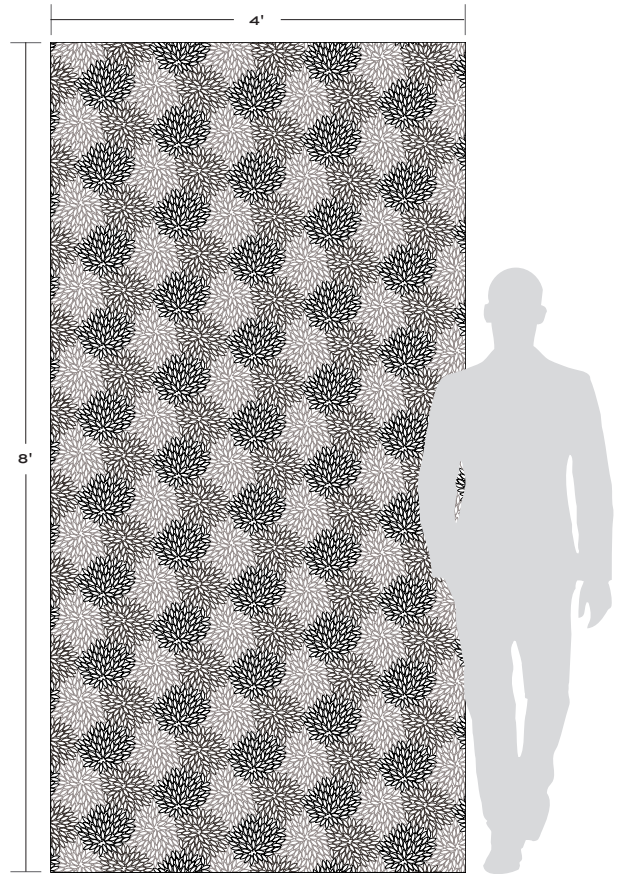

APPLICATIONS								
INTERIOR FLOOR	INTERIOR WALL	SHOWER WALL	SHOWER FLOOR	EXTERIOR FLOOR	EXTERIOR WALL	POOL/ FOUNTAIN	COUNTER TOP	FIREPLACE SURROUND
Light Traffic Residential¹	All²	Yes, including steam¹	Yes¹	No	Yes, including freeze thaw³	No	No	Yes

VARIATION			
V1	V2	V3	V4

INSTALLATION/MAINTENANCE									
SETTING MATERIAL	GROUT	GROUT JOINT	MEMBRANE	CAULK	SEALER	CLEANER	INSTALLATION INSTRUCTIONS	LAYOUT	DRY LAYOUT
Mapei Adesilex P10/Keraply White⁴	Mapei Ultracolor Plus⁵	As established on sheets	Mapei Mapelastic AquaDefense	Mapei Keracaulk Sanded⁶	Not Required	AquaMix Concentrated Stone & Tile Cleaner	A.T. Guidelines	No	Required

MOSAIC
(0.59 sf/unit) Mesh mounted interlocking sheet 20 x 20 concept board

NOTES

¹ Silver Blend - No
² Interior Wall: Silver Blend - Dry applications only
³ Silver Blend - No. Not suitable for colorways containing metallic
⁴ Alternate mortar - Ardex X77 White, Mapei Kerabond/Keralastic White & Mapei Granirapid White
Ardex X77 White - Not suitable for metallic colorways or submerged applications
Silver Blend - Mapei Planicrete W White or Litokol Litoelastic White
⁵ Silver Blend - Mapei Keracolor Unsanded or Ardex FG-C Microtec Unsanded
⁶ Silver Blend - Mapei Keracaulk Unsanded
Tech Note: Grout joint between mosaic sheets should be the same as joints within the sheets. Particular attention should be paid to the joints between sheets - adjusting individual pieces if necessary to produce a 'seamless' installation. Final appearance of installation will be influenced by choice of grout color. Mockup to confirm grout color selection highly recommended.
Design Note: Estrella is also stocked in stone mosaics, Azul, Grey & White. Refer to Estrella Grande product literature for applications & installation/maintenance guidelines.