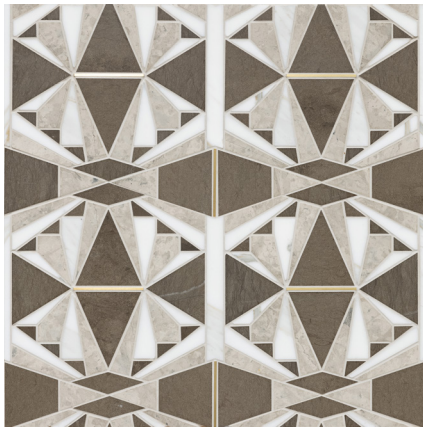

The intricate, kaleidoscopic patterning of Art Deco interiors, jewelry, and objets d'art inspire Delano, with varying trapezoids, diamonds, and triangles that instantly evoke the art and style of the era. Offered in Green and Brown colorways, and fully customizable through our Tailored To Program.

PICTURED: DELANO BROWN, POLISHED COVELANO ORO SLAB

DELANO

Made In America | Art Deco Collection

DELANO GREEN
Alpi, Smoke, Crema Luna, Brass

DELANO BROWN
Grey Foussana, Calacatta Gold, Smoke, Brass

APPLICATIONS									VARIATION				TAILORED TO CUSTOMIZATION	
INTERIOR FLOOR	INTERIOR WALL	SHOWER WALL	SHOWER FLOOR	EXTERIOR FLOOR	EXTERIOR WALL	POOL/FOUNTAIN	COUNTER TOP	FIREPLACE SURROUND	V1	V2	V3	V4	CARPET CUTTING	
Commercial Light/Medium	All	All	No	No	No	No	Yes, bathroom only	Yes					FIELD	FINISH
													MOSAIC	SADDLE
													VANITY TOP	WATERJET
INSTALLATION/MAINTENANCE										WATERJET MOSAIC				
SETTING MATERIAL	GROUT	GROUT JOINT	MEMBRANE	CAULK	SEALER	CLEANER	INSTALLATION INSTRUCTIONS	LAYOUT	DRY LAYOUT	<p>10" x 10" x 3/8" (0.69 sf/unit) Honed Interlocking Sheet</p>				
Ardex N23 Microtec Rapid Set ¹	Ardex FG-C Microtec Unsanded ²	As established on sheets	Mapei Mapelastlic AquaDefense	Mapei Keracaulk Unsanded	AquaMix Sealer's Choice Gold	AquaMix Concentrated Stone & Tile Cleaner	TCNA Handbook	Maintain sheet orientation	Highly Recommended					
NOTES														
¹ Alternate Mortar - Mapei Granirapid 2-Part System or Mapei Ultraflex 2														
² Alternate Grout - Mapei Ultracolor Plus FA or Mapei FlexColor CQ														

DELANO GREEN

Made In America | Art Deco Collection

SINGLE UNIT

PATTERN VISUAL

MATERIAL KEY

POSITION **1** VERDE ALPI HONED

POSITION **2** SMOKE HONED

POSITION **3** CREMA LUNA HONED