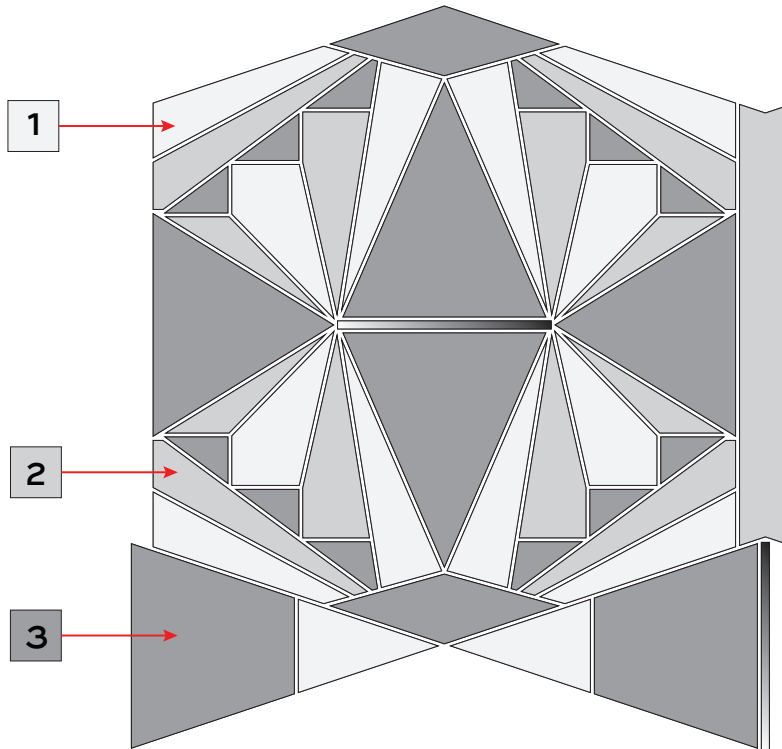

DELANO BROWN

Made In America | Art Deco Collection

SINGLE UNIT

MATERIAL KEY

POSITION **1** SMOKE HONED

POSITION **2** CALACATTA GOLD HONED

POSITION **3** GREY FOUSSANA HONED

BRASS ☒ STAINLESS ☐

_____

_____

_____

DESIGN NAME: DELANO BROWN

ITEM CODE: CUTMWJDELBRN

SHEET COVERAGE AREA: 10" H x 10" W

SQUARE FOOTAGE PER SHEET: 0.69 SF

P.O #: _____

SALES ASSOC: _____

FOR VISUALIZATION PURPOSES ONLY.
THIS IS NOT AN INSTALLATION DRAWING.
VERIFY ALL MEASUREMENTS PRIOR TO INSTALLATION.
ALL MATERIALS ARE SUBJECT TO RANGE / VARIATION.
GROUT JOINTS, CENTERING/ORIENTATION MAY VARY
SLIGHTLY FROM DRAWING SHOWN.
ALL CUTS HAVE A VARIANCE OF +/- 1/16".

Client Signature

Date: MM/DD/YY