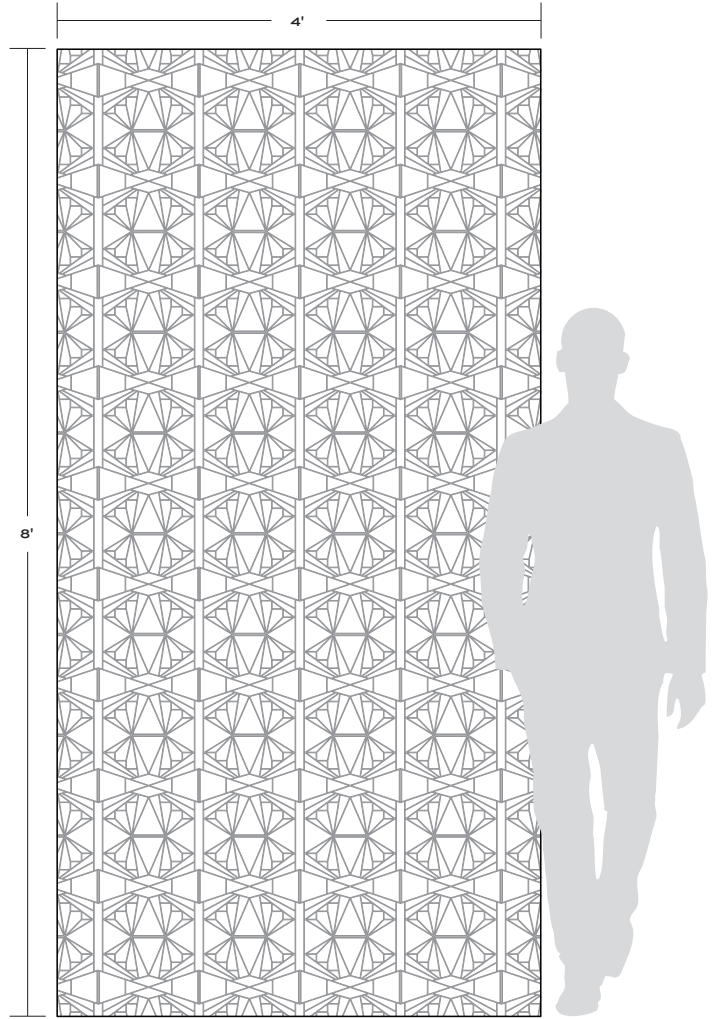

APPLICATIONS									VARIATION				TAILORED TO CUSTOMIZATION	
INTERIOR FLOOR	INTERIOR WALL	SHOWER WALL	SHOWER FLOOR	EXTERIOR FLOOR	EXTERIOR WALL	POOL/FOUNTAIN	COUNTER TOP	FIREPLACE SURROUND	V1	V2	V3	V4	CARPET CUTTING	
Commercial Light/Medium	All	All	No	No	No	No	Yes, bathroom only	Yes					FIELD	FINISH
													MOSAIC	SADDLE
													VANITY TOP	WATERJET
INSTALLATION/MAINTENANCE										WATERJET MOSAIC				
SETTING MATERIAL	GROUT	GROUT JOINT	MEMBRANE	CAULK	SEALER	CLEANER	INSTALLATION INSTRUCTIONS	LAYOUT	DRY LAYOUT	10" x 10" x 3/8" (0.69 sf/unit) Honed Interlocking Sheet				
Ardex N23 Microtec Rapid Set¹	Ardex FG-C Microtec Unsanded²	As established on sheets	Mapei Mapelastlic AquaDefense	Mapei Keracaulk Unsanded	AquaMix Sealer's Choice Gold	AquaMix Concentrated Stone & Tile Cleaner	TCNA Handbook	Maintain sheet orientation	Highly Recommended					
NOTES														
¹ Alternate Mortar - Mapei Granirapid 2-Part System or Mapei Ultraflex 2														
² Alternate Grout - Mapei Ultracolor Plus FA or Mapei FlexColor CQ