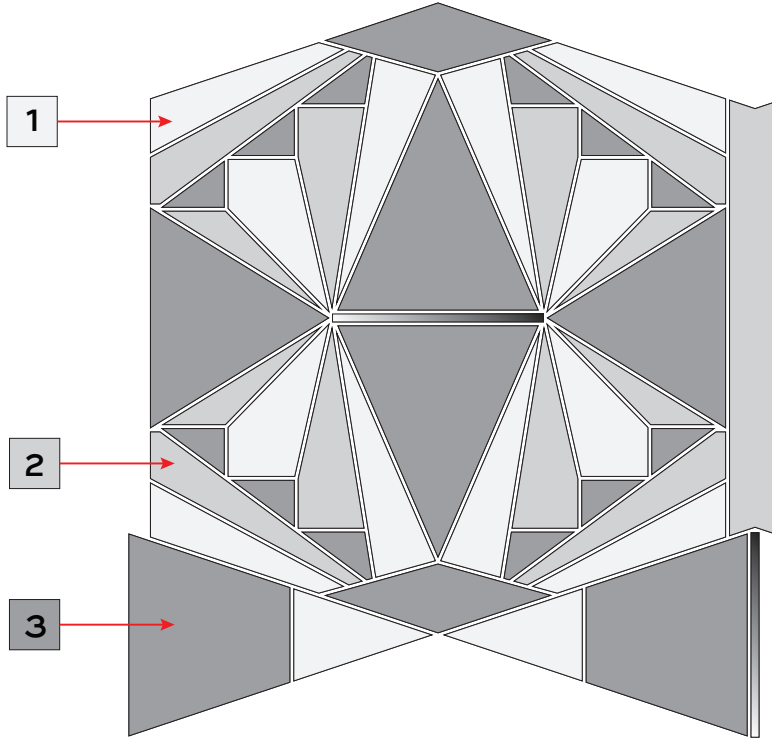

DELANO GREEN

Made In America | Art Deco Collection

SINGLE UNIT

PATTERN VISUAL

MATERIAL KEY

POSITION **1** VERDE ALPI HONED

POSITION **2** SMOKE HONED

POSITION **3** CREMA LUNA HONED

BRASS ☒ STAINLESS ☐

_____

_____

_____

DESIGN NAME: DELANO GREEN

ITEM CODE: CUTMWJDELGRN

SHEET COVERAGE AREA: 10" H x 10" W

SQUARE FOOTAGE PER SHEET: 0.69 SF

P.O #: _____

SALES ASSOC: _____

FOR VISUALIZATION PURPOSES ONLY.
THIS IS NOT AN INSTALLATION DRAWING.
VERIFY ALL MEASUREMENTS PRIOR TO INSTALLATION.
ALL MATERIALS ARE SUBJECT TO RANGE / VARIATION.
GROUT JOINTS, CENTERING/ORIENTATION MAY VARY
SLIGHTLY FROM DRAWING SHOWN.
ALL CUTS HAVE A VARIANCE OF +/- 1/16".

Client Signature

Date: MM/DD/YY