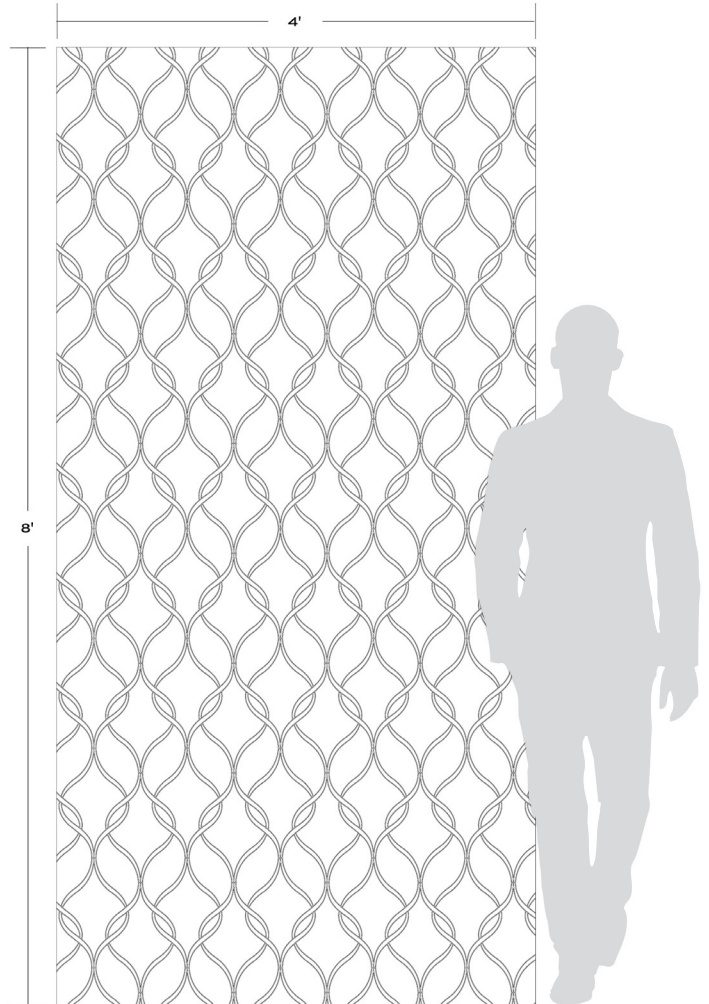

CLARIDGES

Elegant bands of interlocking ribbons, inspired by the door frames at the luxurious Claridges Hotel in London. Available in all stone and with luminous natural white rivershell, Claridges will add a distinctive classic touch to any space.

PICTURED: CLARIDGES THASSOS

CLARIDGES

Thassos background
White Shell lines

APPLICATIONS									VARIATION				TAILORED TO CUSTOMIZATION	
INTERIOR FLOOR	INTERIOR WALL	SHOWER WALL	SHOWER FLOOR	EXTERIOR FLOOR	EXTERIOR WALL	POOL/ FOUNTAIN	COUNTER TOP	FIREPLACE SURROUND	v1	v2	v3	v4	CARPET CUTTING	
Residential Light	All	Conventional Only	No	No	No	No	No	Yes ¹					FIELD	FINISH
													MOSAIC	SADDLE
													VANITY TOP	WATERJET
INSTALLATION/MAINTENANCE										WATERJET MOSAIC				
SETTING MATERIAL	GROUT	GROUT JOINT	MEMBRANE	CAULK	SEALER	CLEANER	INSTALLATION INSTRUCTIONS	LAYOUT	DRY LAYOUT	<p>22" x 9 1/4" x 3/8" (0.538 sf/unit) Mesh mounted interlocking sheet</p>				
Ardex X4 ²	Ardex FG-C Microtec Unsanded ³	As established on sheets	Mapei Mapelastick AquaDefense	Mapei Keracaulk Sanded	AquaMix Sealer's Choice Gold	AquaMix Concentrated Stone & Tile Cleaner	TCNA Handbook	No	Required					
NOTES														
¹ Discoloration may occur. ² Alternate Mortar - Mapei Ultraflex 2 or Mapei Kerabond w/ Keralastic Additive. ³ Alternate Grout - Mapei Ultracolor Plus FA or Mapei Flexcolor CQ. Laminated shell is hand made and up to 3% of small shell pieces may loosen over time. Loose pieces may be repaired with epoxy glue. Fractures in delicate features are inherent.														