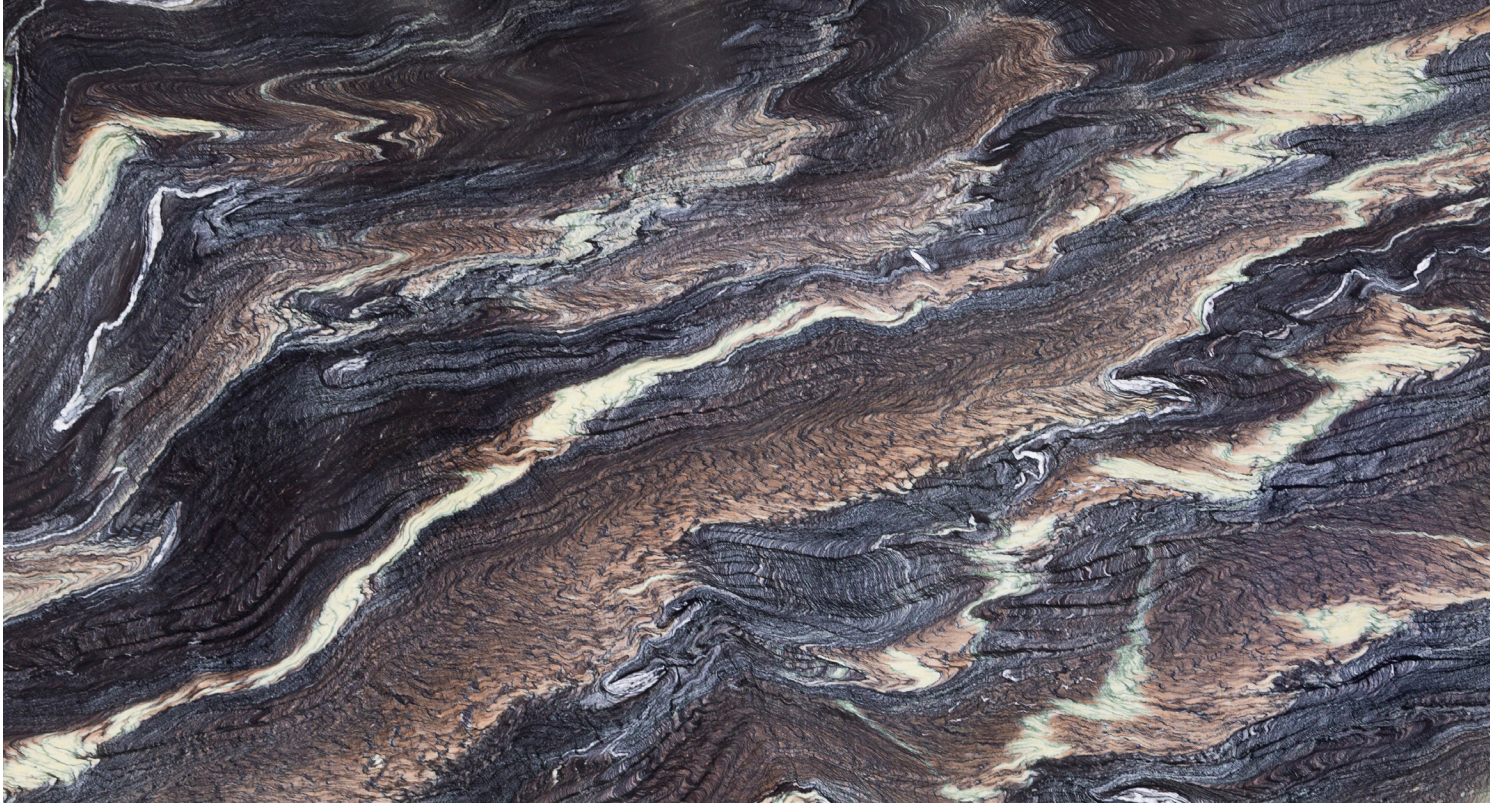

# CIPOLLINO ONDULATO SLAB

From a storied quarry in Tuscany, each Cipollino Ondulato marble slab is alive with dynamic swirls of deep burgundy and dramatic black, highlighted by rich cream. Imported from Italy. Available in 2cm polished.

ORIGIN	VARIATION	SLAB	MATERIAL
 <p>Quarried in Italy</p>		 <p>¾ (2CM) POLISHED</p>	 <p>MARBLE</p>