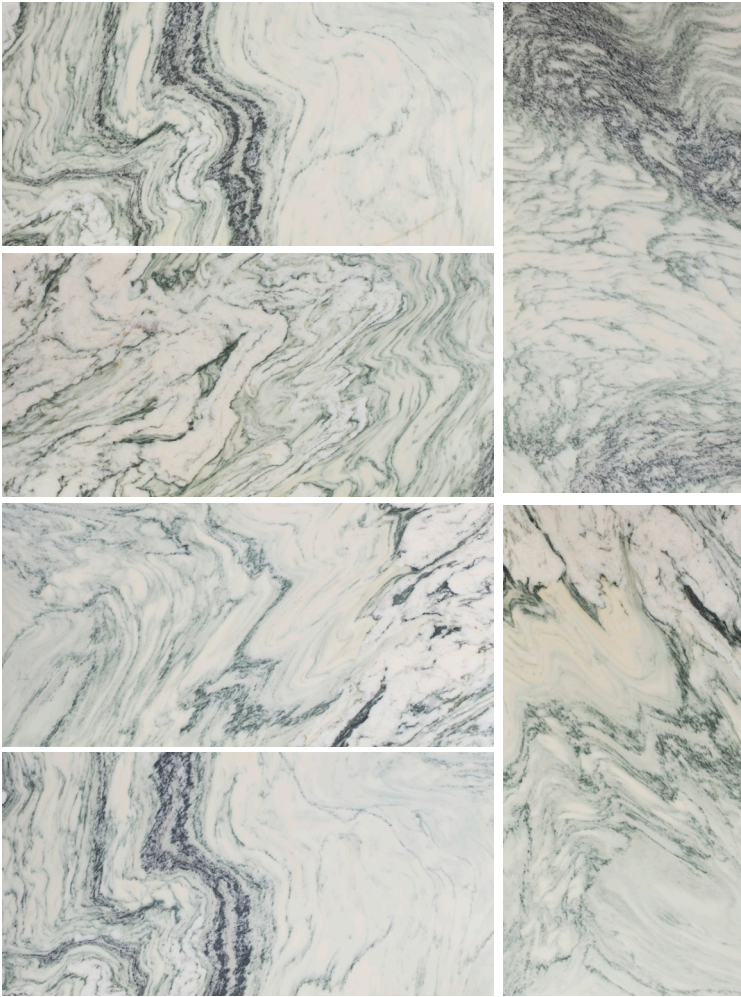

CIPOLLINO

The exquisite Cipollino marble, widely used throughout antiquity for its unique ornamental quality, is quarried in the Apuan Alps in northern Italy. Its unique green-beige coloring, with streaks and swirls of white and grey, evoke the fine layering of an onion, which yields its name: Cipollino, or “little onion,” in Italian. We’re stocking a fine selection of Cipollino in honed 12”x24” tiles, a 3CM straight joint mosaic, and 3/4” (2CM) slabs.

CIPOLLINO

Field Tile
12" x 24" x 3/8" - Honed

Straight Joint Mosaic
3cm - Honed

APPLICATIONS							
INTERIOR FLOOR	INTERIOR WALL	SHOWER WALL	SHOWER FLOOR	EXTERIOR FLOOR	EXTERIOR WALL	POOL/ FOUNTAIN	COUNTER TOP
Light/Medium Traffic Commercial	All	Yes, including steam	Yes, in Mosaic format only	No	No	No	Yes

AVAILABLE SIZES	
<p>FIELD TILE 12" x 24" x 3/8" Honed</p>	<p>STRAIGHT JOINT MOSAIC 3cm Honed</p>
<p>SLAB 3/4" (2 cm) Honed</p>	

NOTES
¹ Alternate mortar - Ardex N23 Microtec Rapid Set or Mapei Ultraflex 2 ² Layout for color and vein selection Do not install with organic adhesive, or areas with rising moisture. Consider the use of a waterproofing membrane when installing on a concrete slab. Expect some dark veining within lots.