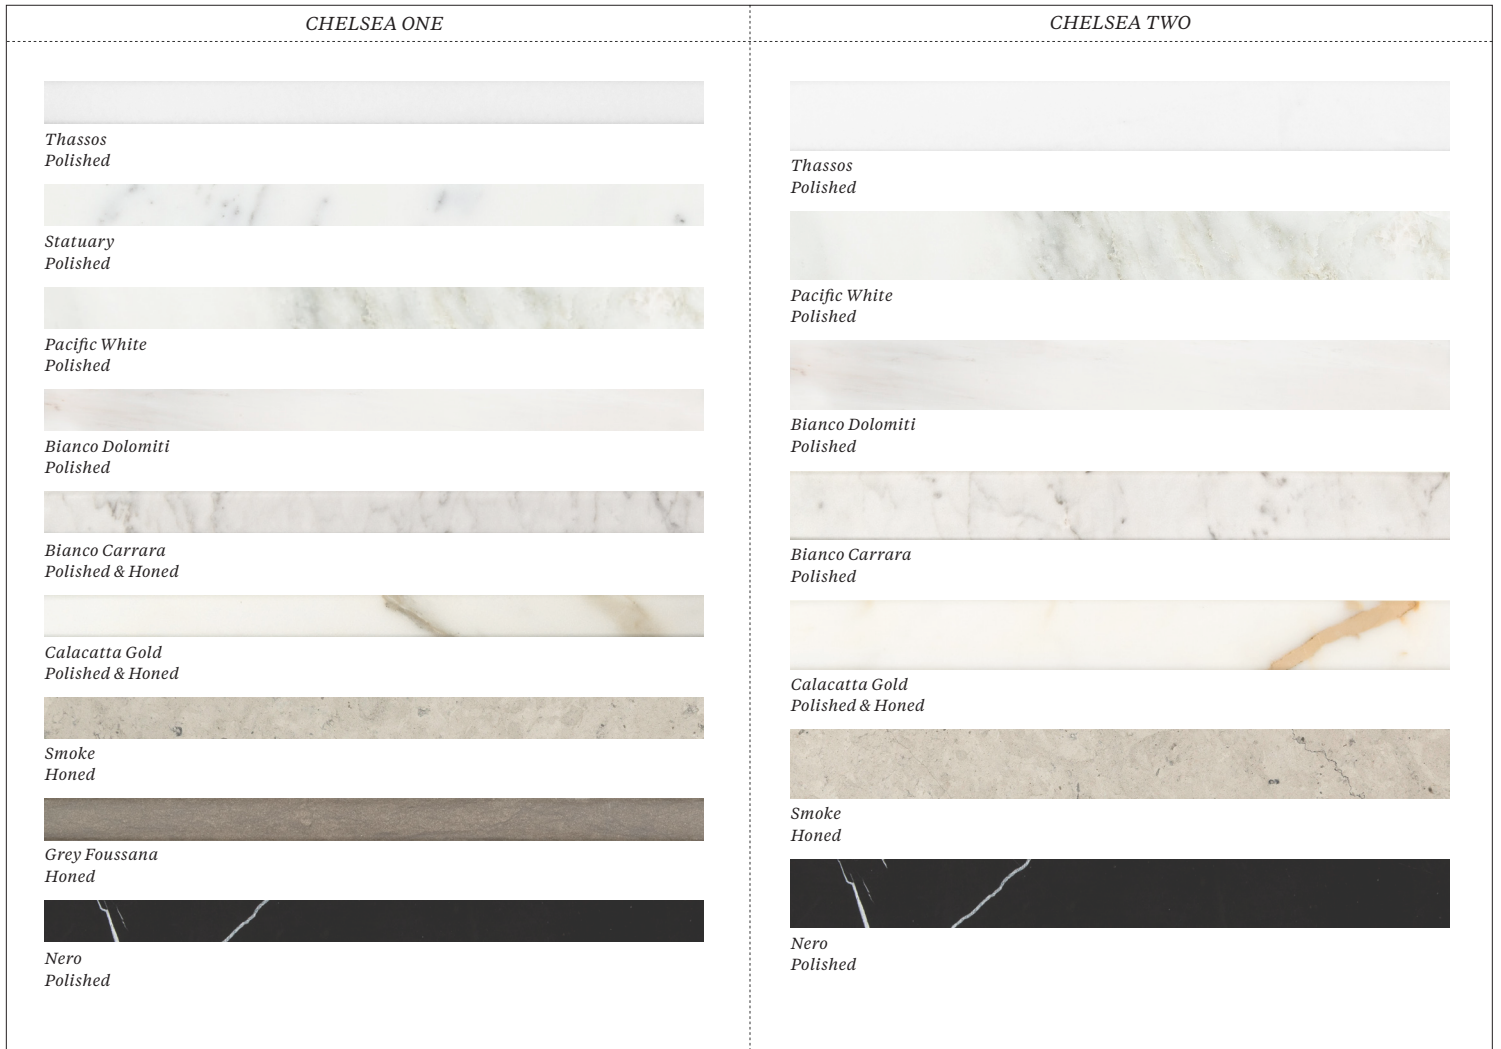

CHELSEA

Chelsea Moldings are the finishing touch your tile design needs. These ¾" thick moldings are streamlined for a seamless fit along the perimeter of doors, panels, mirrors and more, and are available in a wide variety of our most classic marbles and stones.

CHELSEA

APPLICATIONS								
INTERIOR FLOOR	INTERIOR WALL	SHOWER WALL	SHOWER FLOOR	EXTERIOR FLOOR	EXTERIOR WALL	POOL/ FOUNTAIN	COUNTER TOP	FIREPLACE SURROUND
No	All	Yes, including steam ¹	No	No	Yes, including Non-Freeze Thaw	No	No	Yes

NOTES

¹ Shower Wall: Grey Foussana - Conventional showers only.
 Technical specifications (usage/characteristics and installation/maintenance) are specific to each stone color.
 Please reference appropriate stone literature for further information.

² Setting Material: Grey Foussana & Smoke - Mapei Granirapid System or Ardex N23.