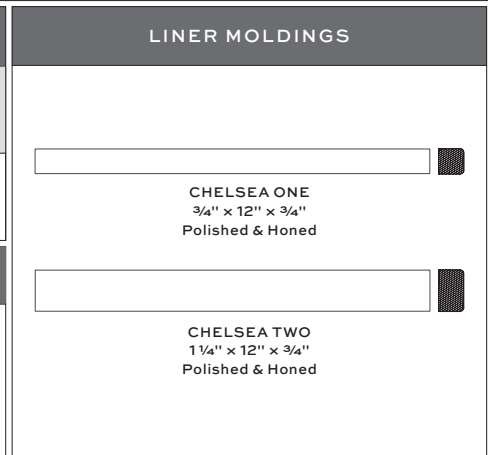

CHELSEA

Chelsea Moldings are the finishing touch your tile design needs. These ¾" thick moldings are streamlined for a seamless fit along the perimeter of doors, panels, mirrors and more, and are available in a wide variety of our most classic marbles and stones.

CHELSEA

APPLICATIONS								
INTERIOR FLOOR	INTERIOR WALL	SHOWER WALL	SHOWER FLOOR	EXTERIOR FLOOR	EXTERIOR WALL	POOL/ FOUNTAIN	COUNTER TOP	FIREPLACE SURROUND
No	All	Yes, including steam ¹	No	No	Yes, including Non-Freeze Thaw	No	No	Yes

NOTES

¹ Shower Wall: Grey Foussana - Conventional showers only.
 Technical specifications (usage/characteristics and installation/maintenance) are specific to each stone color.
 Please reference appropriate stone literature for further information.