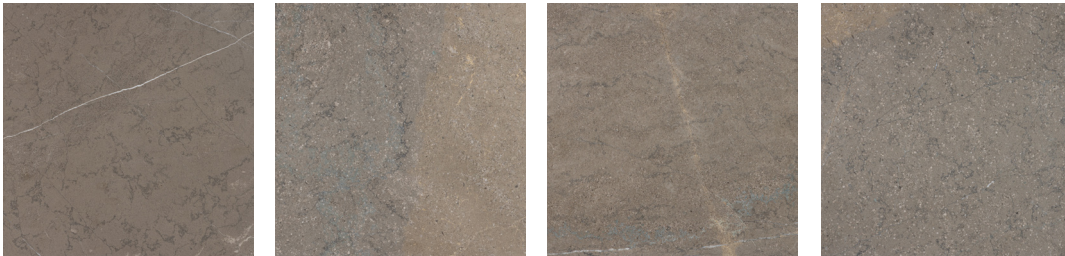

Portobello

APPLICATIONS									VARIATION				TAILORED TO CUSTOMIZATION
INTERIOR FLOOR	INTERIOR WALL	SHOWER WALL	SHOWER FLOOR	EXTERIOR FLOOR	EXTERIOR WALL	POOL/FOUNTAIN	COUNTER TOP	FIREPLACE SURROUND	V1	V2	V3	V4	CARPET CUTTING
Commercial Light/Medium	All	Yes, including steam	Yes, including steam	No	Yes, non-freeze thaw	No	Yes	Yes					FIELD
													FINISH
													MOSAIC
													SADDLE
													VANITY TOP
													WATERJET
INSTALLATION/MAINTENANCE										AVAILABLE SIZES			
SETTING MATERIAL	GROUT	GROUT JOINT	MEMBRANE	CAULK	SEALER	CLEANER	INSTALLATION INSTRUCTIONS	LAYOUT	DRY LAYOUT				
Ardex X4 White Tile & Stone Mortar¹	Ardex FG-C Microtec Unsanded²	1/16" Min.	Ardex B + 9	Ardex SX	AquaMix Sealer's Choice Gold	AquaMix Concentrated Stone & Tile Cleaner	TCNA Handbook	Maintain sheet orientation	Recommended				
NOTES													
¹ Alternate Mortar - Mapei Kerabond White w/Keralastic Additive or Ardex X77 White Microtec Fiber Reinforced Mortar ² Alternate Grout - Mapei Ultracolor Plus FA or Mapei FlexColor CQ Tech notes: Showers: Product MUST be installed in accordance with current TCNA Handbook Stone Methods. White Mortar Is Recommended For Natural Stone