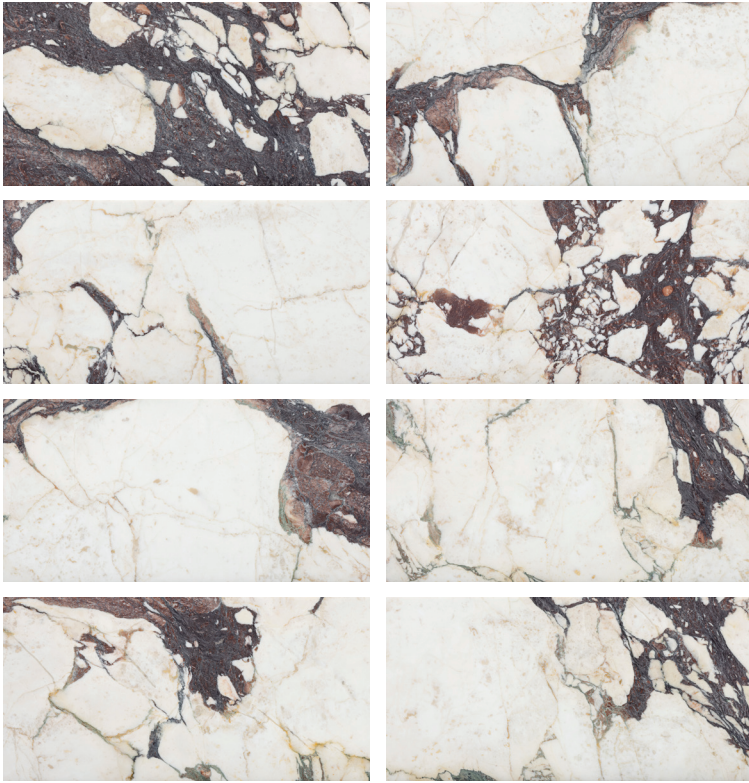

CALACATTA VIOLA

A beautiful variety of classic Calacatta, Viola's creamy white clasts float inside a rich red wine background. Sourced from one of Italy's oldest quarries, Calacatta Viola is stocked in 12" x 24" honed field tile and 2cm slabs in polished and leather finishes.

PICTURED: CALACATTA VIOLA 12" x 24" HONED

CALACATTA VIOLA

Honed

APPLICATIONS									VARIATION				TAILORED TO CUSTOMIZATION	
INTERIOR FLOOR	INTERIOR WALL	SHOWER WALL	SHOWER FLOOR	EXTERIOR FLOOR	EXTERIOR WALL	POOL/ FOUNTAIN	COUNTER TOP	FIREPLACE SURROUND	V1	V2	V3	V4	CARPET CUTTING	FIELD
Commercial Light/Medium	All	Coventional Only	No	No	Yes, non-freeze thaw	No	Yes	Yes					FINISH	MOSAIC
													SADDLE	VANITY TOP
													WATERJET	

WATERJET MOSAIC

12" x 24" x 3/8"
Aris Edge Field Tile

Honed

NOTES

¹ Resin or mesh-backed stone field tile must be installed with epoxy mortar or a combination of suitable primer and cement-based mortar. Consult your setting materials manufacturer for specific recommendations.

² Alternate grout - Mapei Keracolor Unsanded or Mapei Ultracolor Plus FA

Tech Notes: Minor vein washout is possible in wet installations.