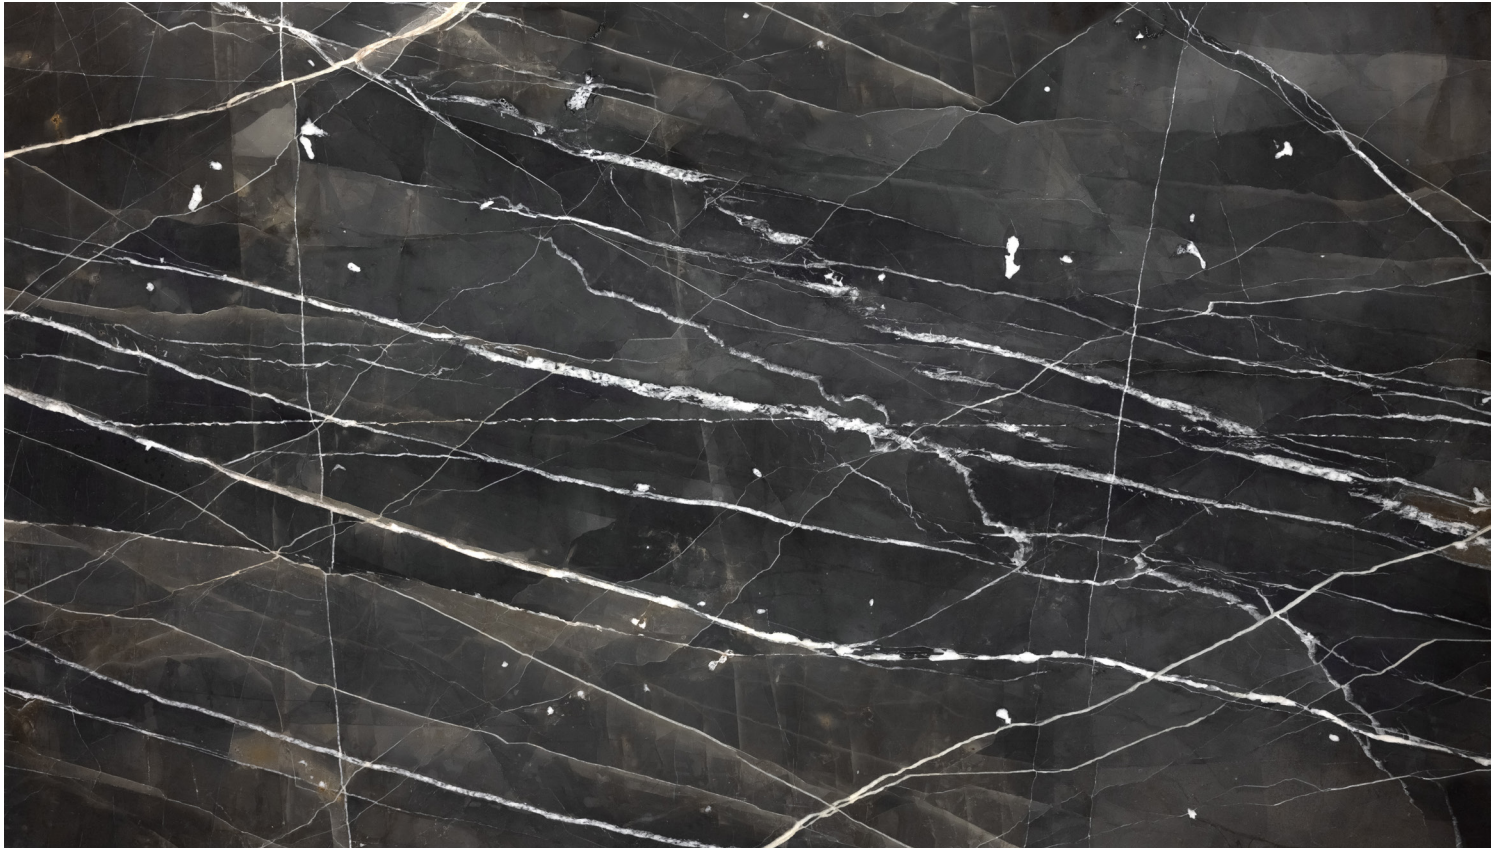

# CALACATTA MEZZANOTE

Strong veins run the length and height of this dark grey marble from South Africa, dividing angular sections tinged with washes of subtle color, from deep portobello to classic taupe. Stocked in 2cm, polished.

| ORIGIN  | VARIATION   | SLAB   | QR CODE   |
|---|---|--|---|
|  <p>Quarried in South Africa</p> |  |  <p>MARBLE</p> <p>3/4" (2CM)<br/>HONED</p> |  |