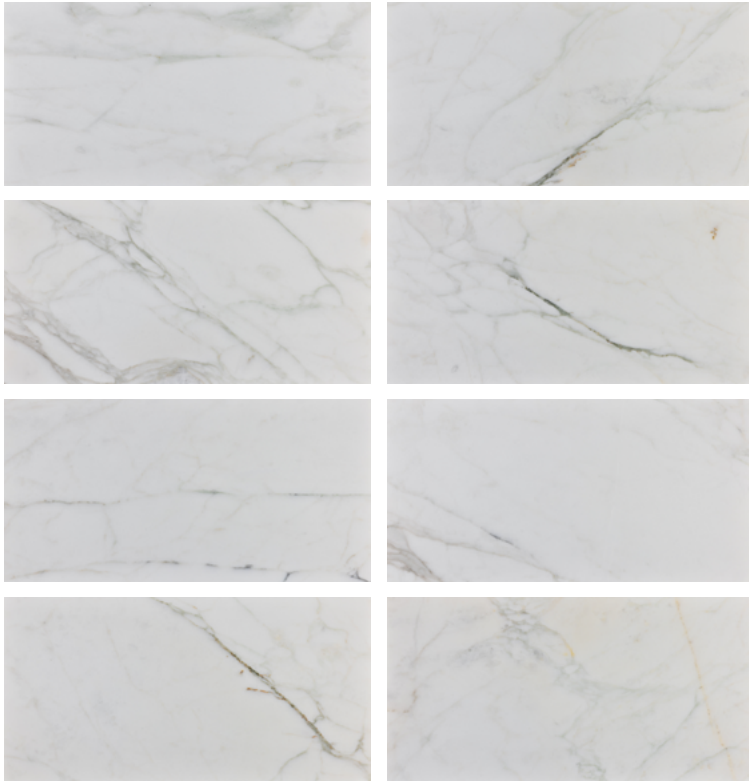

CALACATTA CALDIA

Quarried in the Apuan Alps outside of Carrara, Italy, this brecciated marble's milky-white clasts are suspended in a grey-taupe background. Offered in 3cm thickness with a polished finish and 12x24 honed field tile.

PICTURED: CALACATTA CALDIA 12" x 24" HONED FIELD TILE & 3/4" HONED SLAB

CALACATTA CALDIA

Honed

APPLICATIONS									VARIATION				TAILORED TO CUSTOMIZATION	
INTERIOR FLOOR	INTERIOR WALL	SHOWER WALL	SHOWER FLOOR	EXTERIOR FLOOR	EXTERIOR WALL	POOL/ FOUNTAIN	COUNTER TOP	FIREPLACE SURROUND	V1	V2	V3	V4	CARPET CUTTING	FIELD
Commercial Light/Medium	All	Yes, including steam ¹	Yes, including steam, mosaic formats only ¹	No	Yes, non-freeze thaw	No	Yes	Yes					MOSAIC	SADDLE
													VANITY TOP	WATERJET

Tech Notes: White mortar is recommended for natural stone.