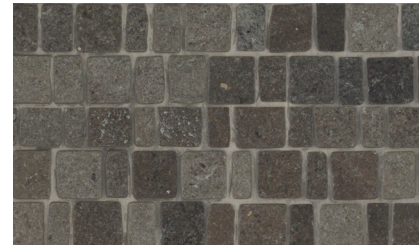

Sea Grey- Antiqued