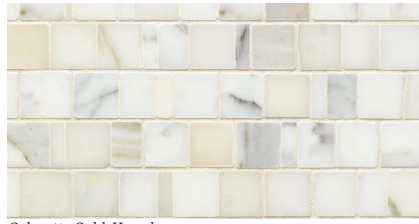

Calacatta Gold-Honed