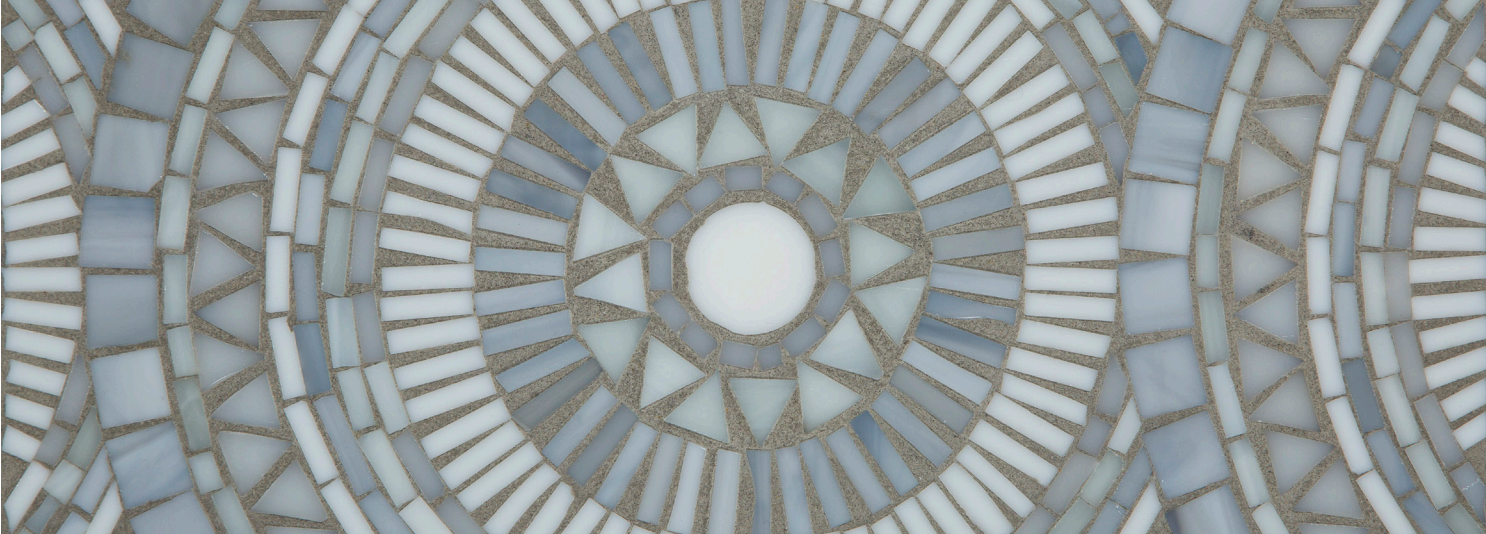

# BLUE NOTE CIRCLES

Fresh but with a classic feel, Blue Note Circles is another fabulous pattern in Artistic Tile's Jazz Glass collection. With elements of classic tesserae mosaic, this beautifully detailed glass pattern is serene and sophisticated, sure to set a soothing, cool mood in your pad.

MOSAIC
<p>© 2018 ARTISTIC TILE, INC.</p> <p>(0.49 sf/unit) Mesh mounted interlocking sheet 20 x 20 concept board</p>

NOTES
<sup>1</sup> Not suitable for colorways containing metallic
<sup>2</sup> Not suitable for colorways containing metallic. Swimming Pool - Vertical applications only
<sup>3</sup> Alternate mortar - Mapei Kerabond/Keralastic, Mapei Granirapid System & Ardex X77 Ardex X77 - Not suitable for metallic colorways or submerged applications
<sup>4</sup> Alternate grout - Mapei Ultracolor Plus
<p>Tech Note: Grout joint between mosaic sheets should be the same as joints within the sheets. Particular attention should be paid to the joints between sheets - adjusting individual pieces if necessary to produce a 'seamless' installation. Final appearance of installation will be influenced by choice of grout color. Mockup to confirm grout color selection highly recommended.</p>

# BLUE NOTE CIRCLES

Impact of Grout Color

Colorway Shown: Blue Blend Gloss

Mapei White Grout

Mapei Warm Grey Grout

Mapei Silver Grout