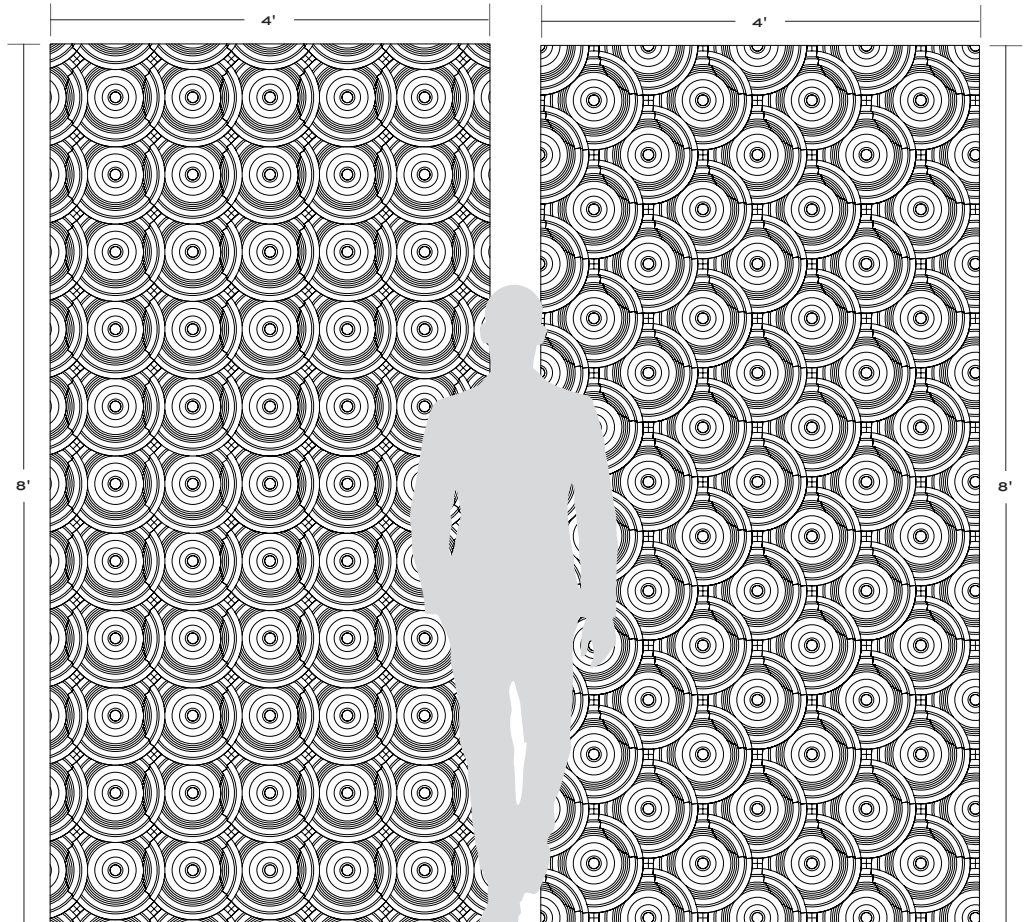

# BLUE NOTE CIRCLES

Fresh but with a classic feel, Blue Note Circles is another fabulous pattern in Artistic Tile's Jazz Glass collection. With elements of classic tesserae mosaic, this beautifully detailed glass pattern is serene and sophisticated, sure to set a soothing, cool mood in your pad.

# BLUE NOTE CIRCLES

**BLUE BLEND GLOSS**  
Be Bop White, Mingus Grey

**TRUMPET TURQUOISE GLOSS**  
Mingus Grey, Denim Blue, Trumpet Turquoise

*Straight Joint Layout*

*Broken Joint Layout*

APPLICATIONS								
INTERIOR FLOOR	INTERIOR WALL	SHOWER WALL	SHOWER FLOOR	EXTERIOR FLOOR	EXTERIOR WALL	POOL/ FOUNTAIN	COUNTER TOP	FIREPLACE SURROUND
Light Traffic Residential	All	Yes, including steam	Yes	No	Yes, including freeze thaw <sup>1</sup>	No	No	Yes

VARIATION			
V1	V2	V3	V4

INSTALLATION/MAINTENANCE									
SETTING MATERIAL	GROUT	GROUT JOINT	MEMBRANE	CAULK	SEALER	CLEANER	INSTALLATION INSTRUCTIONS	LAYOUT	DRY LAYOUT
Mapei Adesilex P10/Keraply White <sup>2</sup>	Mapei Keracolor Sanded <sup>4</sup>	As established on sheets	Mapei Mapelastic AquaDefense	Mapei Keracaulk Sanded	Not Required	AquaMix Concentrated Stone & Tile Cleaner	A.T. Guidelines	No	Required