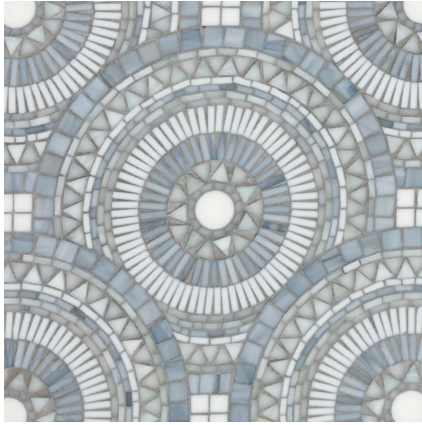

# BLUE NOTE CIRCLES

Fresh but with a classic feel, Blue Note Circles is another fabulous pattern in Artistic Tile's Jazz Glass collection. With elements of classic tesserae mosaic, this beautifully detailed glass pattern is serene and sophisticated, sure to set a soothing, cool mood in your pad.

# BLUE NOTE CIRCLES

**BLUE BLEND GLOSS**  
Be Bop White, Mingus Grey

**TRUMPET TURQUOISE GLOSS**  
Mingus Grey, Denim Blue, Trumpet Turquoise

*Straight Joint Layout*

*Broken Joint Layout*

APPLICATIONS								
INTERIOR FLOOR	INTERIOR WALL	SHOWER WALL	SHOWER FLOOR	EXTERIOR FLOOR	EXTERIOR WALL	POOL/ FOUNTAIN	COUNTER TOP	FIREPLACE SURROUND
Light Traffic Residential	All	Yes, including steam	Yes	No	Yes, including freeze thaw <sup>1</sup>	No	No	Yes

# BLUE NOTE CIRCLES

Impact of Grout Color

Colorway Shown: Blue Blend Gloss

Mapei White Grout

Mapei Warm Grey Grout

Mapei Silver Grout