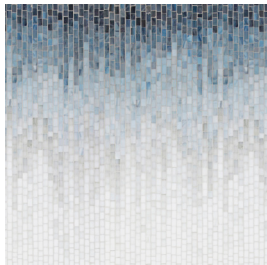

*Picture shown: Grey Ombre Gloss and Ice White Solid with Fresh Lily Grout*

IC INTERIOR  
FF DESIGN  
**NYC AWARDS  
X DESIGN**  
2019 AWARDS WINNER

# BILLIE OMBRÉ

EXTENDERS

GREY - GLOSS

NAVY - GLOSS

DARK GREEN - GLOSS

MOONBEAM GLASS- GLOSS

OMBRÉ

GREY OMBRÉ - GLOSS  
*BB Blue, Mingus Grey, Veined White, Stormy Greige, Ice White*

BLUE OMBRÉ - GLOSS  
*Navy Blue, Denim Blue, Trumpet Turquoise, Light Bue*

GREEN OMBRÉ - GLOSS  
*Gillespie Dark Green, Gillespie Malachite, Medium Forest Green, Light Green, Peggy Pale Green*

MOONBEAM- GLOSS  
*Moonbeam Gloss, Veined White*

EXTENDERS

ICE WHITE- GLOSS

LIGHT BLUE - GLOSS

PALE GREEN - GLOSS

VEINED WHITE GLASS- GLOSS