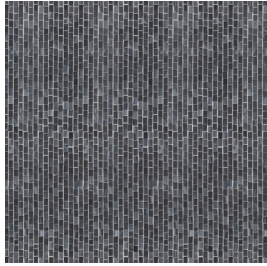

# BILLIE OMBRÉ

Our ode to legendary jazz musician Billie Holiday, Billie Ombre traces Holiday's trademark melodic vocalizations along a wave of vibrant colored glass, creating an overall ombre effect. The Billie Collection includes Grey, ranging from rich charcoal to pure white; Blue, which wends from glistening navy to cool sky; Green, from deepest forest to palest moonlight; and Moonbeam, which glows with shimmering opalescence. All available in the Billie Ombre sheet, going from light to dark, and in solid Billie Gloss "extender" sheets, in a dark and light selection for each color series, offering a unique array of design possibilities.

*Picture shown: Grey Ombre Gloss and Ice White Solid with Fresh Lily Grout*

IC INTERIOR  
FF DESIGN  
**NYC AWARDS  
X DESIGN**  
2019 AWARDS WINNER

# BILLIE OMBRÉ

EXTENDERS

GREY - GLOSS

NAVY - GLOSS

DARK GREEN - GLOSS

MOONBEAM GLASS- GLOSS

OMBRÉ

GREY OMBRÉ - GLOSS  
*BB Blue, Mingus Grey, Veined White, Stormy Greige, Ice White*