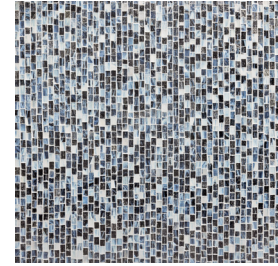

# BILLIE OMBRÉ

EXTENDERS

GREY - GLOSS

NAVY - GLOSS

DARK GREEN - GLOSS

MOONBEAM GLASS- GLOSS

OMBRÉ

GREY OMBRÉ - GLOSS  
*BB Blue, Mingus Grey, Veined White, Stormy Greige, Ice White*

BLUE OMBRÉ - GLOSS  
*Navy Blue, Denim Blue, Trumpet Turquoise, Light Bue*

GREEN OMBRÉ - GLOSS  
*Gillespie Dark Green, Gillespie Malachite, Medium Forest Green, Light Green, Peggy Pale Green*

MOONBEAM- GLOSS  
*Moonbeam Gloss, Veined White*

EXTENDERS

ICE WHITE- GLOSS

LIGHT BLUE - GLOSS

PALE GREEN - GLOSS

VEINED WHITE GLASS- GLOSS