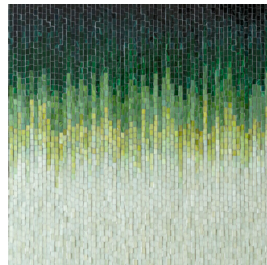

# BILLIE OMBRÉ

Our ode to legendary jazz musician Billie Holiday, Billie Ombre traces Holiday's trademark melodic vocalizations along a wave of vibrant colored glass, creating an overall ombre effect. The Billie Collection includes Grey, ranging from rich charcoal to pure white; Blue, which wends from glistening navy to cool sky; Green, from deepest forest to palest moonlight; and Moonbeam, which glows with shimmering opalescence. All available in the Billie Ombre sheet, going from light to dark, and in solid Billie Gloss "extender" sheets, in a dark and light selection for each color series, offering a unique array of design possibilities.

*Picture shown: Grey Ombre Gloss and Ice White Solid with Fresh Lily Grout*

IC INTERIOR  
FF DESIGN  
**NYC AWARDS  
X DESIGN**  
2019 AWARDS WINNER

# BILLIE OMBRÉ

EXTENDERS

GREY - GLOSS

NAVY - GLOSS

DARK GREEN - GLOSS

MOONBEAM GLASS- GLOSS

OMBRÉ

GREY OMBRÉ - GLOSS  
*BB Blue, Mingus Grey, Veined White, Stormy Greige, Ice White*

BLUE OMBRÉ - GLOSS  
*Navy Blue, Denim Blue, Trumpet Turquoise, Light Bue*

GREEN OMBRÉ - GLOSS  
*Gillespie Dark Green, Gillespie Malachite, Medium Forest Green, Light Green, Peggy Pale Green*

MOONBEAM- GLOSS  
*Moonbeam Gloss, Veined White*