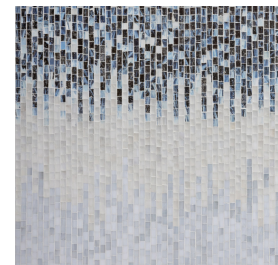

# BILLIE OMBRÉ

Our ode to legendary jazz musician Billie Holiday, Billie Ombre traces Holiday's trademark melodic vocalizations along a wave of vibrant colored glass, creating an overall ombre effect. The Billie Collection includes Grey, ranging from rich charcoal to pure white; Blue, which wends from glistening navy to cool sky; Green, from deepest forest to palest moonlight; and Moonbeam, which glows with shimmering opalescence. All available in the Billie Ombre sheet, going from light to dark, and in solid Billie Gloss "extender" sheets, in a dark and light selection for each color series, offering a unique array of design possibilities.

*Picture shown: Grey Ombre Gloss and Ice White Solid with Fresh Lily Grout*

IC INTERIOR  
FF DESIGN  
**NYC AWARDS  
X DESIGN**  
2019 AWARDS WINNER

# BILLIE OMBRÉ

EXTENDERS

GREY - GLOSS

NAVY - GLOSS

DARK GREEN - GLOSS

MOONBEAM GLASS- GLOSS

OMBRÉ

GREY OMBRÉ - GLOSS  
*BB Blue, Mingus Grey, Veined White, Stormy Greige, Ice White*

BLUE OMBRÉ - GLOSS  
*Navy Blue, Denim Blue, Trumpet Turquoise, Light Bue*

GREEN OMBRÉ - GLOSS  
*Gillespie Dark Green, Gillespie Malachite, Medium Forest Green, Light Green, Peggy Pale Green*

MOONBEAM- GLOSS  
*Moonbeam Gloss, Veined White*