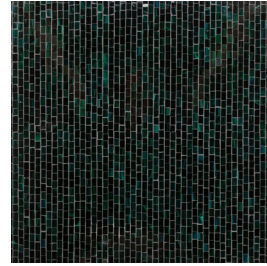

*Picture shown: Grey Ombre Gloss and Ice White Solid with Fresh Lily Grout*

IC INTERIOR  
FF DESIGN  
**NYC AWARDS  
X DESIGN**  
2019 AWARDS WINNER

# BILLIE OMBRÉ

EXTENDERS

GREY - GLOSS

NAVY - GLOSS

DARK GREEN - GLOSS

MOONBEAM GLASS- GLOSS

OMBRÉ

GREY OMBRÉ - GLOSS  
*BB Blue, Mingus Grey, Veined White, Stormy Greige, Ice White*

BLUE OMBRÉ - GLOSS  
*Navy Blue, Denim Blue, Trumpet Turquoise, Light Bue*

GREEN OMBRÉ - GLOSS  
*Gillespie Dark Green, Gillespie Malachite, Medium Forest Green, Light Green, Peggy Pale Green*

MOONBEAM- GLOSS  
*Moonbeam Gloss, Veined White*

EXTENDERS

ICE WHITE- GLOSS

LIGHT BLUE - GLOSS

PALE GREEN - GLOSS

VEINED WHITE GLASS- GLOSS