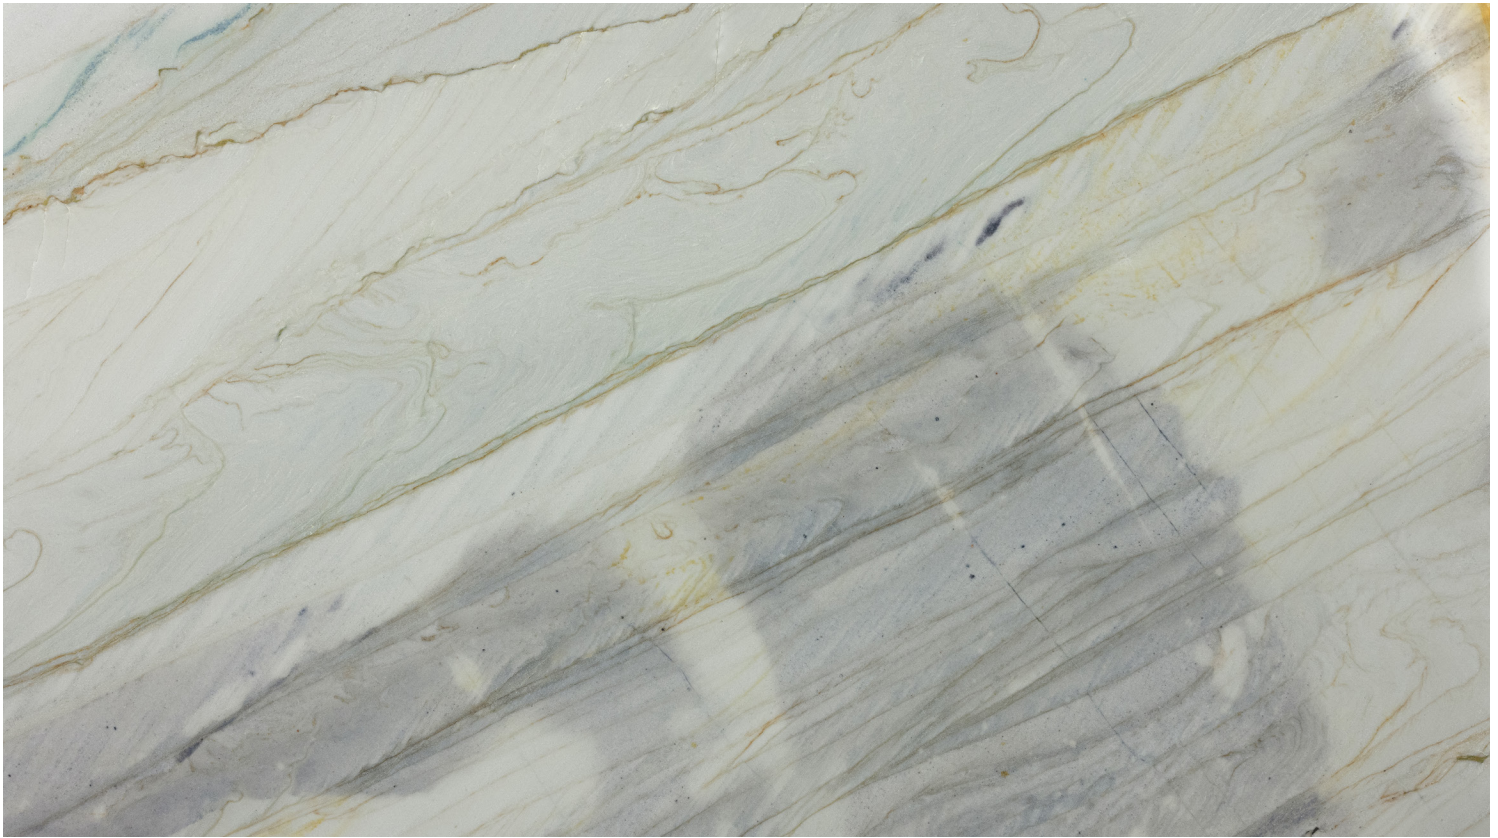

AZULADO SLAB

An elegant quartzite from Brazil, Azulado is a matte mix of soft color ranging from light to dark blue-grey, with feathery veins of teal, and muted bronze. Deeper, shadowy grey “clouds” drift across the surface of the slab, adding a note of drama. Stocked honed, in 2cm.

ORIGIN	VARIATION	SLAB	MATERIAL
 <p>Quarried in Brazil</p>		 <p>¾ (2CM) HONED</p>	 <p>QUARTZITE</p>

NOTES

¹ Minimally sensitive to acids. Contact with acidic foods should not cause etching.

² Regarding Fiberglass Mesh Backed Stones for installation in wet areas, consult your fabricator for recommended installation method. Options include, but are not limited to complete removal of fiberglass mesh backing (where applicable) or installing with epoxy setting material. Any decision to install contrary to most current Marble Institute of America Dimension Stone Design Manual practices is solely at buyers discretion and risk.