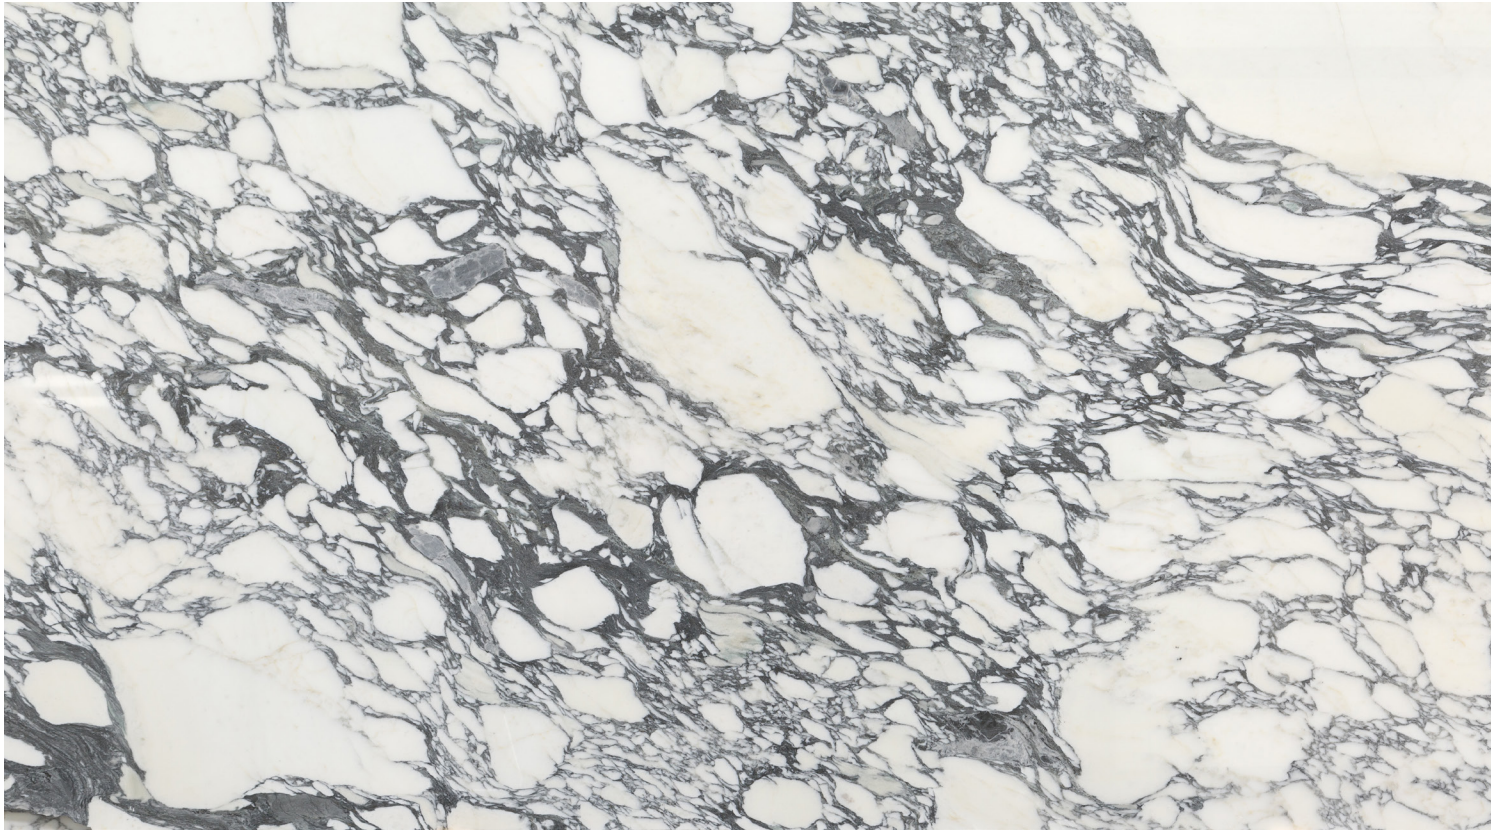

ARABESCATO CORCHIA SLAB

Arabescato Corchia is a heavily brecciated polished Italian marble with ivory clasts floating in a grey-brown background. Breccias are a naturally occurring type of sedimentary rock that occur when pre-existing rocks or minerals break up and reform, cementing together into an entirely new material. Aesthetically breathtaking!

ORIGIN

Quarried in Italy

VARIATION

AVAILABLE SIZES

MARBLE
 $\frac{3}{4}$ " (2cm), A1 Select $\frac{3}{4}$ " (2cm) & $1\frac{1}{4}$ " (3cm)
 Polished

FIELD TILE
 18" x 18" x $\frac{3}{8}$ "
 Polished

QR CODE