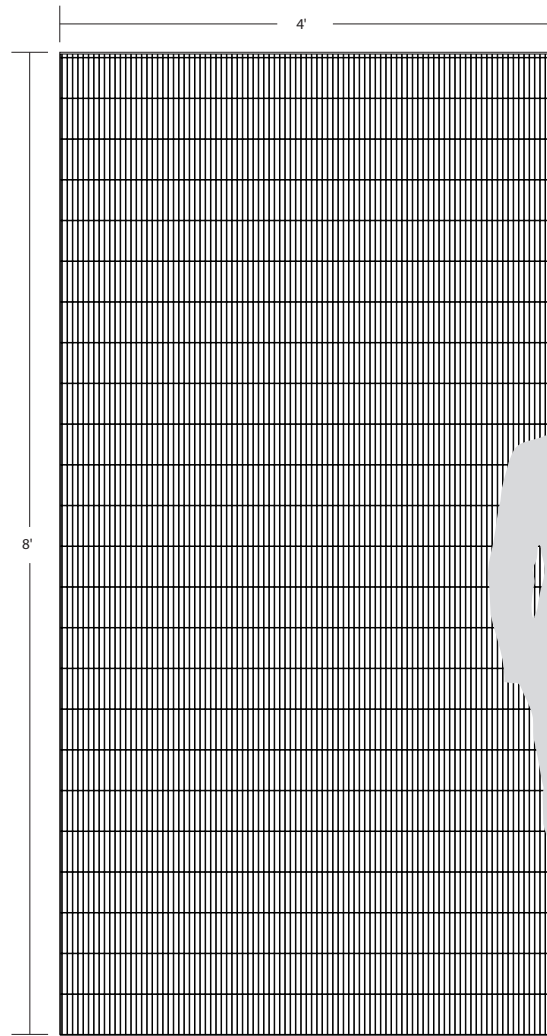

ABBAY ROAD

The fascinating range of natural stone is celebrated with our Abbey Road mosaic. Elongated rectangles are precisely placed to create linear columns which can be installed horizontally or vertically. Ideal for use on walls and floors, Abbey Road is available in milk-white Bianco Dolomiti, with drifts of taupe veins; classic Calacatta Gold, dramatic Nero, softly translucent Vanilla Onyx, and richly veined Arabescato D'oro all in a honed finish.

PICTURED: ABBEY ROAD CALACATTA GOLD & NERO

ABBHEY ROAD

Bianco Dolomiti

Calacatta Gold

Vanilla Onyx

Nero

Arabescato D'oro (New Color)

APPLICATIONS									VARIATION				TAILORED TO CUSTOMIZATION	
INTERIOR FLOOR	INTERIOR WALL	SHOWER WALL	SHOWER FLOOR	EXTERIOR FLOOR	EXTERIOR WALL	POOL/ FOUNTAIN	COUNTER TOP	FIREPLACE SURROUND	V1	V2	V3	V4	CARPET CUTTING	
Commercial Light/Medium ¹	All	Yes, including steam ²	Yes, including steam ³	No	Yes, non-freeze thaw ⁴	No	Yes ⁴	Yes					FIELD	
													FINISH	
													MOZAIC	
													SADDLE	
													VANITY TOP	
													WATERJET	