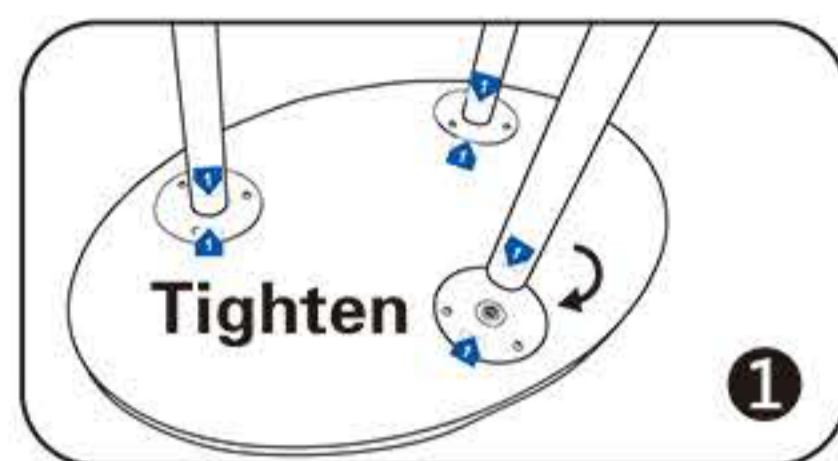

# Assembly Instructions

Follow the label instructions to assemble the frame

If can't snap when dismantle the frame,Pls push the tube forwardly,then push again.

Graphic Size : W1480mm x H1020mm

Graphic Size : W1800mm x H1020mm

Graphic Size : W2200mm x H1020mm