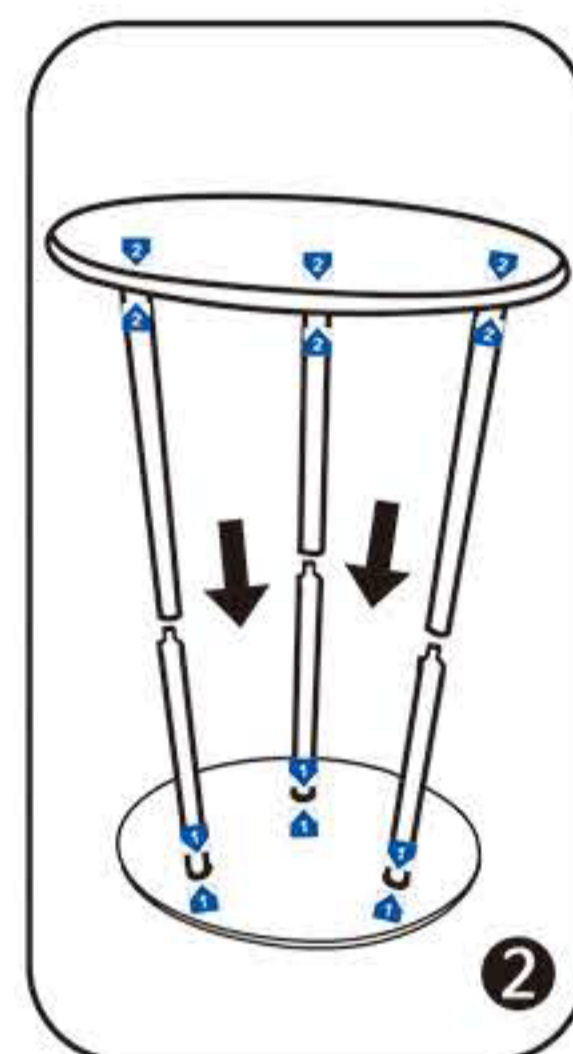

# Assembly Instructions

Follow the label instructions to assemble the frame

If can't snap when dismantle the frame,Pls push the tube forwardly,then push again.

Graphic Size : W1480mm x H1020mm

Graphic Size : W1800mm x H1020mm

Graphic Size : W2200mm x H1020mm