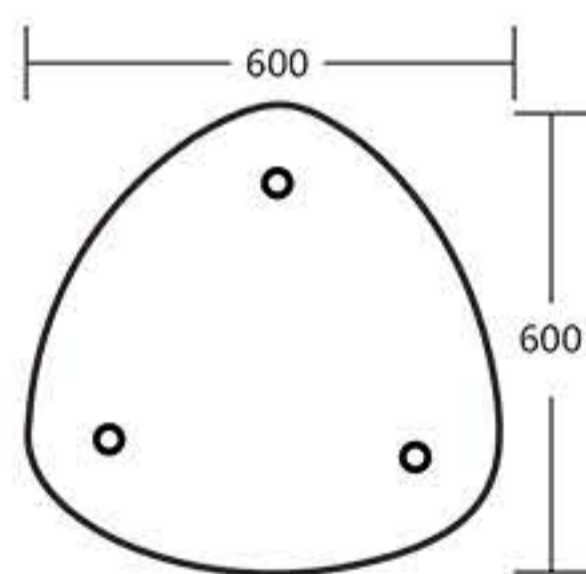

# Assembly Instructions

Follow the label instructions to assemble the frame

If can't snap when dismantle the frame,Pls push the tube forwardly,then push again.

Graphic Size : W1480mm x H1020mm

Graphic Size : W1800mm x H1020mm

Graphic Size : W2200mm x H1020mm