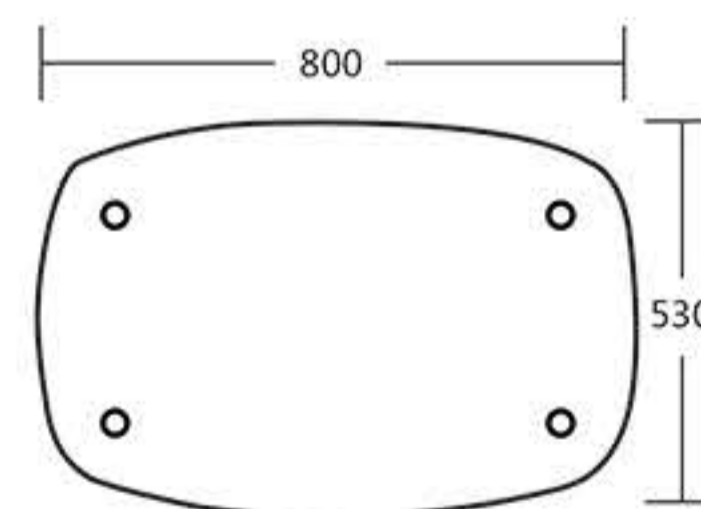

# Assembly Instructions

Follow the label instructions to assemble the frame

If can't snap when dismantle the frame,Pls push the tube forwardly,then push again.

Graphic Size : W1480mm x H1020mm

Graphic Size : W1800mm x H1020mm

Graphic Size : W2200mm x H1020mm