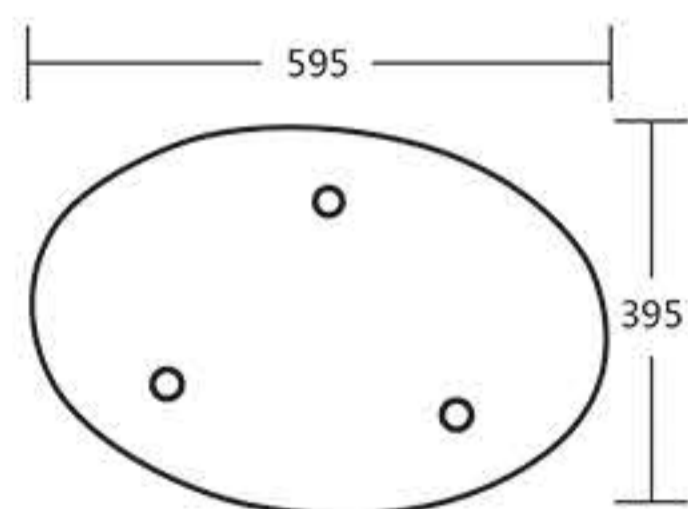

# Assembly Instructions

Follow the label instructions to assemble the frame

If can't snap when dismantle the frame,Pls push the tube forwardly,then push again.

Graphic Size : W1480mm x H1020mm

Graphic Size : W1800mm x H1020mm

Graphic Size : W2200mm x H1020mm