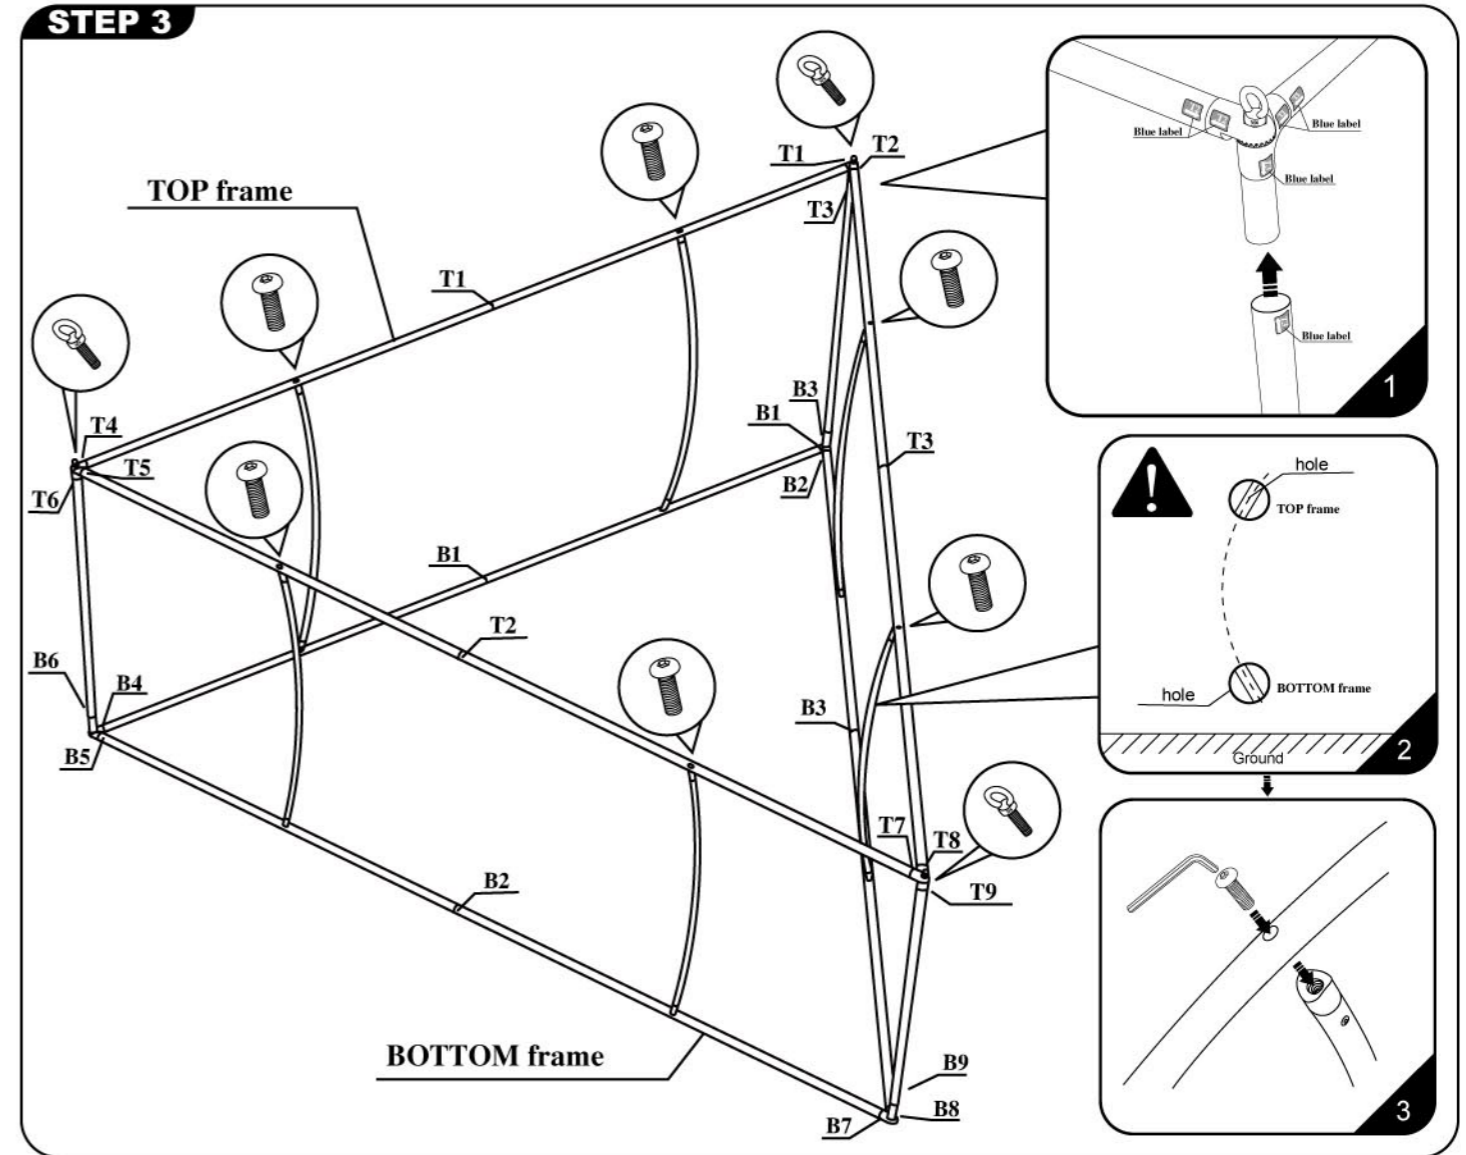

TRIANGLE INSTALLATION STEPS

Modern appearance, high quality, practical, flexible for multiple uses Carry Cases and Spotlights are available as accessories Fast and easy to alter graphics

Frame Size: 10'(3048mm).L x 3.5'(1067mm).H
 14'(4267mm).L x 3.5'(1067mm).H
 20'(6096mm).L x 4'(1219mm).H

1/3 Graphic Size: 3048mm.L X 1067mm.H
 4267mm.L X 1067mm.H
 6096mm.L X 1219mm.H

NEXT PAGE

CAUTION:
PLEASE READ THE INSTRUCTIONS BEFORE INSTALLING PRODUCT