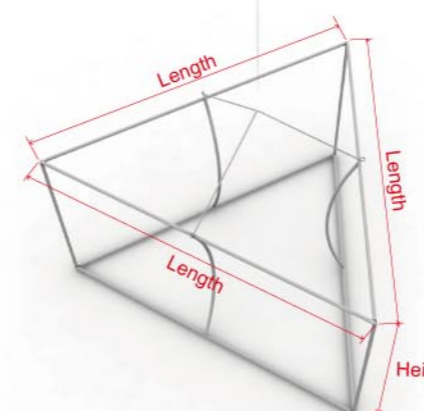

TRIANGLE INSTALLATION STEPS

Modern appearance, high quality, practical, flexible for multiple uses Carry Cases and Spotlights are available as accessories Fast and easy to alter graphics

Frame Size: 10'(3048mm).L x 3.5'(1067mm).H
 14'(4267mm).L x 3.5'(1067mm).H
 20'(6096mm).L x 4'(1219mm).H

1/3 Graphic Size: 3048mm.L X 1067mm.H
 4267mm.L X 1067mm.H
 6096mm.L X 1219mm.H

NEXT PAGE

CAUTION:
PLEASE READ THE INSTRUCTIONS BEFORE INSTALLING PRODUCT