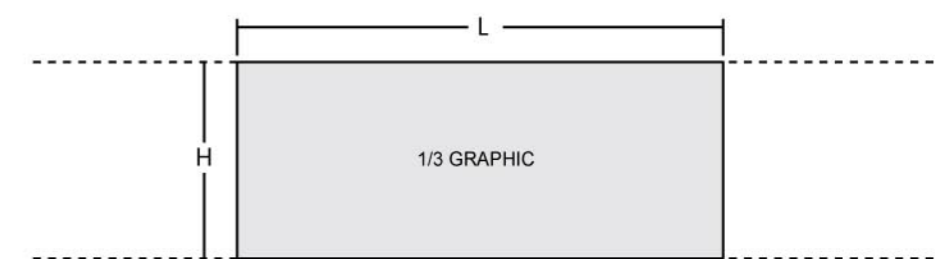

TRIANGLE INSTALLATION STEPS

Modern appearance, high quality, practical, flexible for multiple uses Carry Cases and Spotlights are available as accessories Fast and easy to alter graphics

Frame Size: 10'(3048mm).L x 3.5'(1067mm).H
 14'(4267mm).L x 3.5'(1067mm).H
 20'(6096mm).L x 4'(1219mm).H

1/3 Graphic Size: 3048mm.L X 1067mm.H
 4267mm.L X 1067mm.H
 6096mm.L X 1219mm.H

NEXT PAGE

CAUTION:
PLEASE READ THE INSTRUCTIONS BEFORE INSTALLING PRODUCT