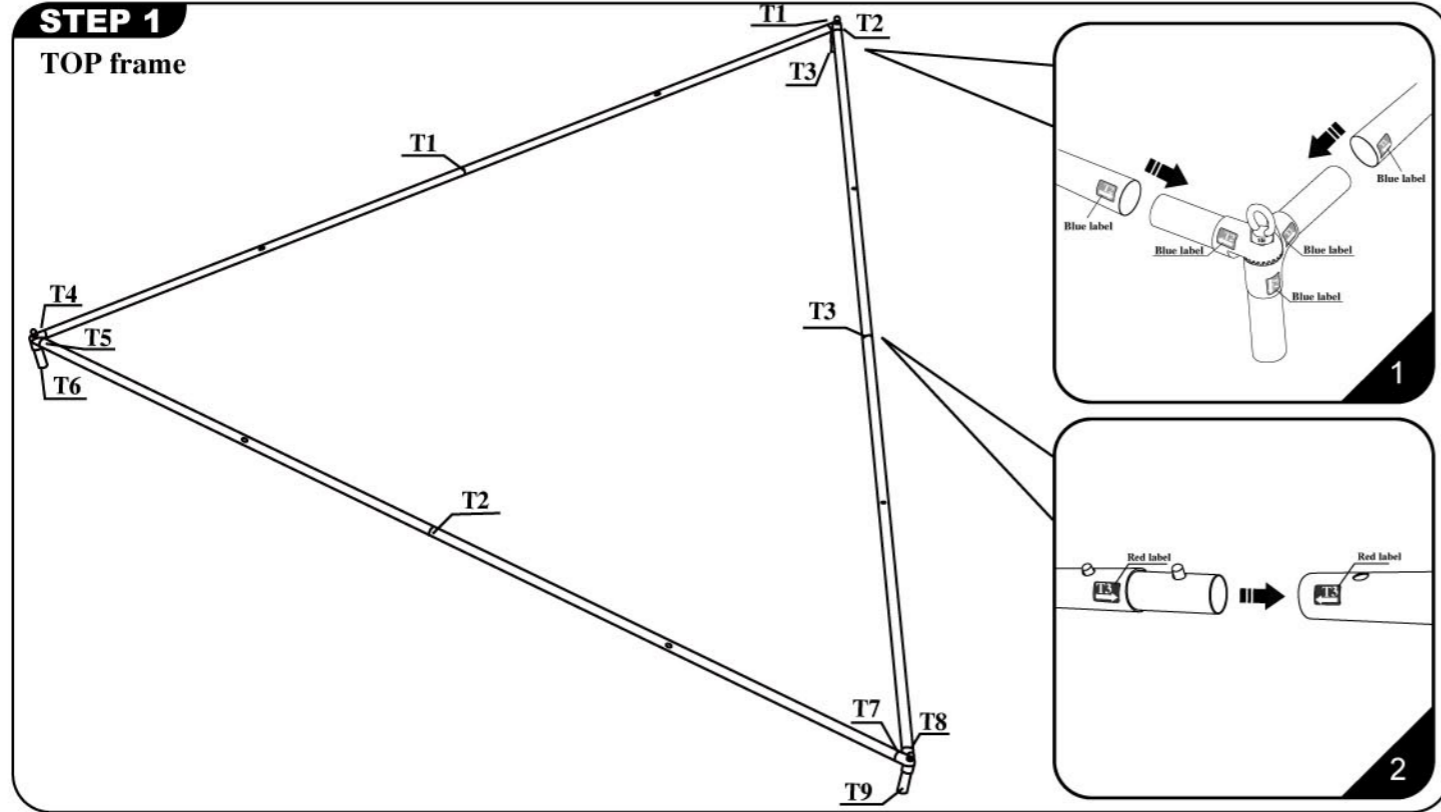

TRIANGLE INSTALLATION STEPS

Modern appearance, high quality, practical, flexible for multiple uses Carry Cases and Spotlights are available as accessories Fast and easy to alter graphics

Frame Size: 10'(3048mm).L x 3.5'(1067mm).H
 14'(4267mm).L x 3.5'(1067mm).H
 20'(6096mm).L x 4'(1219mm).H

1/3 Graphic Size: 3048mm.L X 1067mm.H
 4267mm.L X 1067mm.H
 6096mm.L X 1219mm.H

NEXT PAGE

CAUTION:
PLEASE READ THE INSTRUCTIONS BEFORE INSTALLING PRODUCT