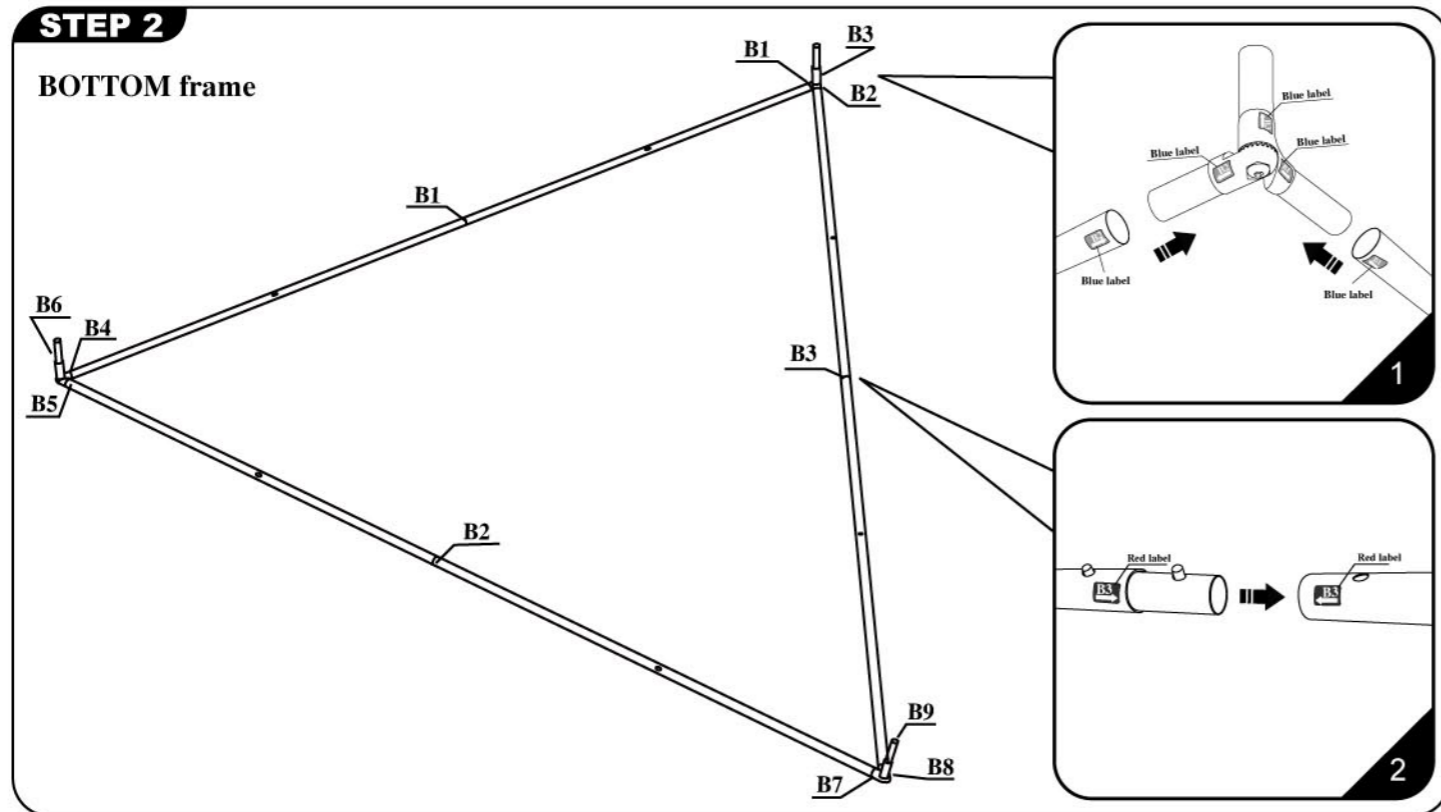

TRIANGLE INSTALLATION STEPS

Modern appearance, high quality, practical, flexible for multiple uses Carry Cases and Spotlights are available as accessories Fast and easy to alter graphics

Frame Size: 10'(3048mm).L x 3.5'(1067mm).H
 14'(4267mm).L x 3.5'(1067mm).H
 20'(6096mm).L x 4'(1219mm).H

1/3 Graphic Size: 3048mm.L X 1067mm.H
 4267mm.L X 1067mm.H
 6096mm.L X 1219mm.H

NEXT PAGE

CAUTION:
PLEASE READ THE INSTRUCTIONS BEFORE INSTALLING PRODUCT