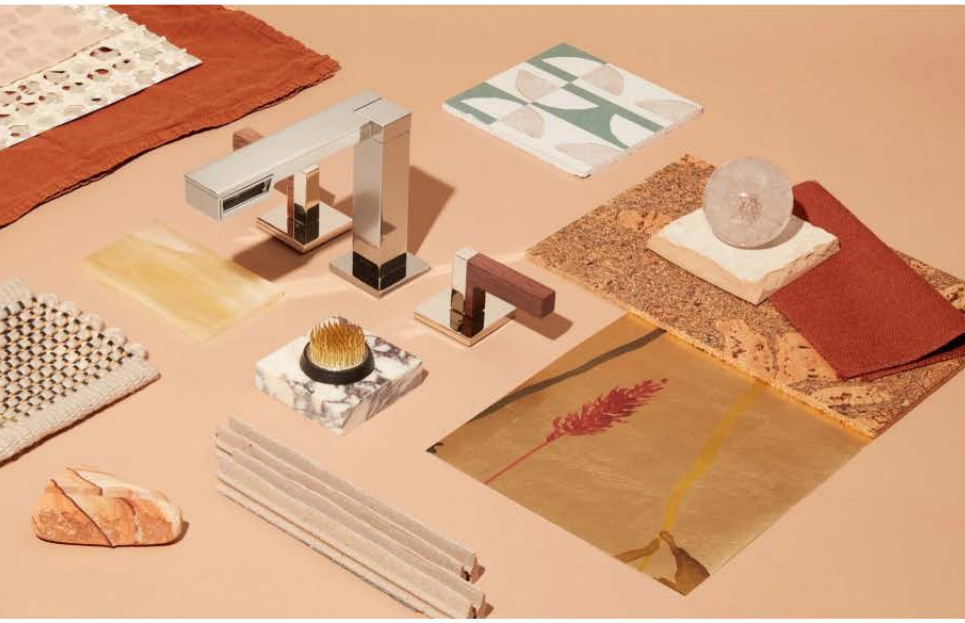

DISCLAIMER AND WARRANTY INFORMATION CAN BE VIEWED IN FULL AT WWW.LIVDEN.COM/PAGES/INSTALLATION-GUIDE

THE PERFECT FIT

6x6 COLOR CHIP SAMPLES

Ordering samples doesn't have to be a hassle. With our budget-friendly 6x6 color chip samples, you can order as many samples as you need to see how our tiles will live in and light up your space. Please note, our 6x6 color chip samples reflect the scale of our full-size 12x12 tiles but will only show 1/4 of the pattern on the tile.

FULL SIZE 12X12 SAMPLES

Visualize your dream space with a full-size 12x12 tile sample. Our 12x12 samples show the entire design and pattern scale so you can see exactly how LIVDEN tile fits into your overall design plan.