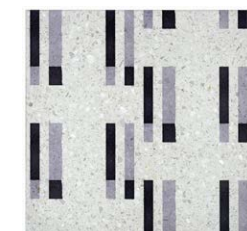

UNEVEN

Available on 12x12 Polar Ice Terrazzo and 12x12 Chunky Terrazzo

Navy Blue

Ombre

Steely Grey

PUZZLE PIECE

PUZZLE PIECE

Available on 12x12 Polar Ice Terrazzo