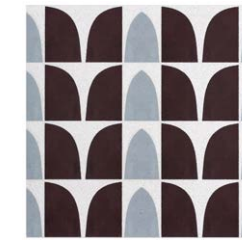

PETALS

Available on 12x12 Polar Ice Terrazzo

Blue Velvet

Creamsicle

Crimson

Forest

Rose Gold

Sherbert