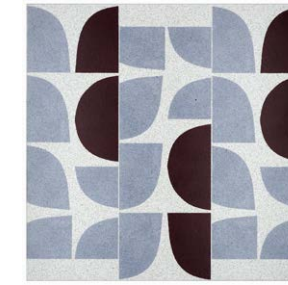

HONEYSUCKLE

HONEYSUCKLE

Available on 12x12 Polar Ice Terrazzo

Crimson