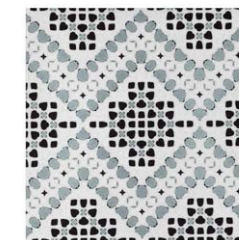

French Blue