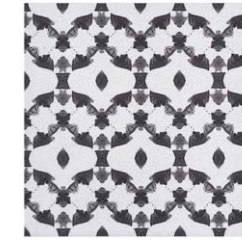

BELLA

ARABESQUE

Available on 12x12 Polar Ice Terrazzo

Ivory

CROSS

Available on 12x12 Polar Ice Terrazzo

SPANISH SUN

Available on 12x12 Polar Ice Terrazzo

SPRING

Available on 12x12 Polar Ice Terrazzo