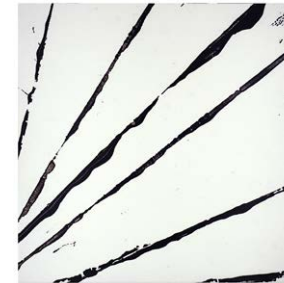

Sherbert

Sienna Clay

Terracotta

SPIILLED INK

INK

Available on 12x12 Ivory Porcelain

Simple Storm

SKETCH