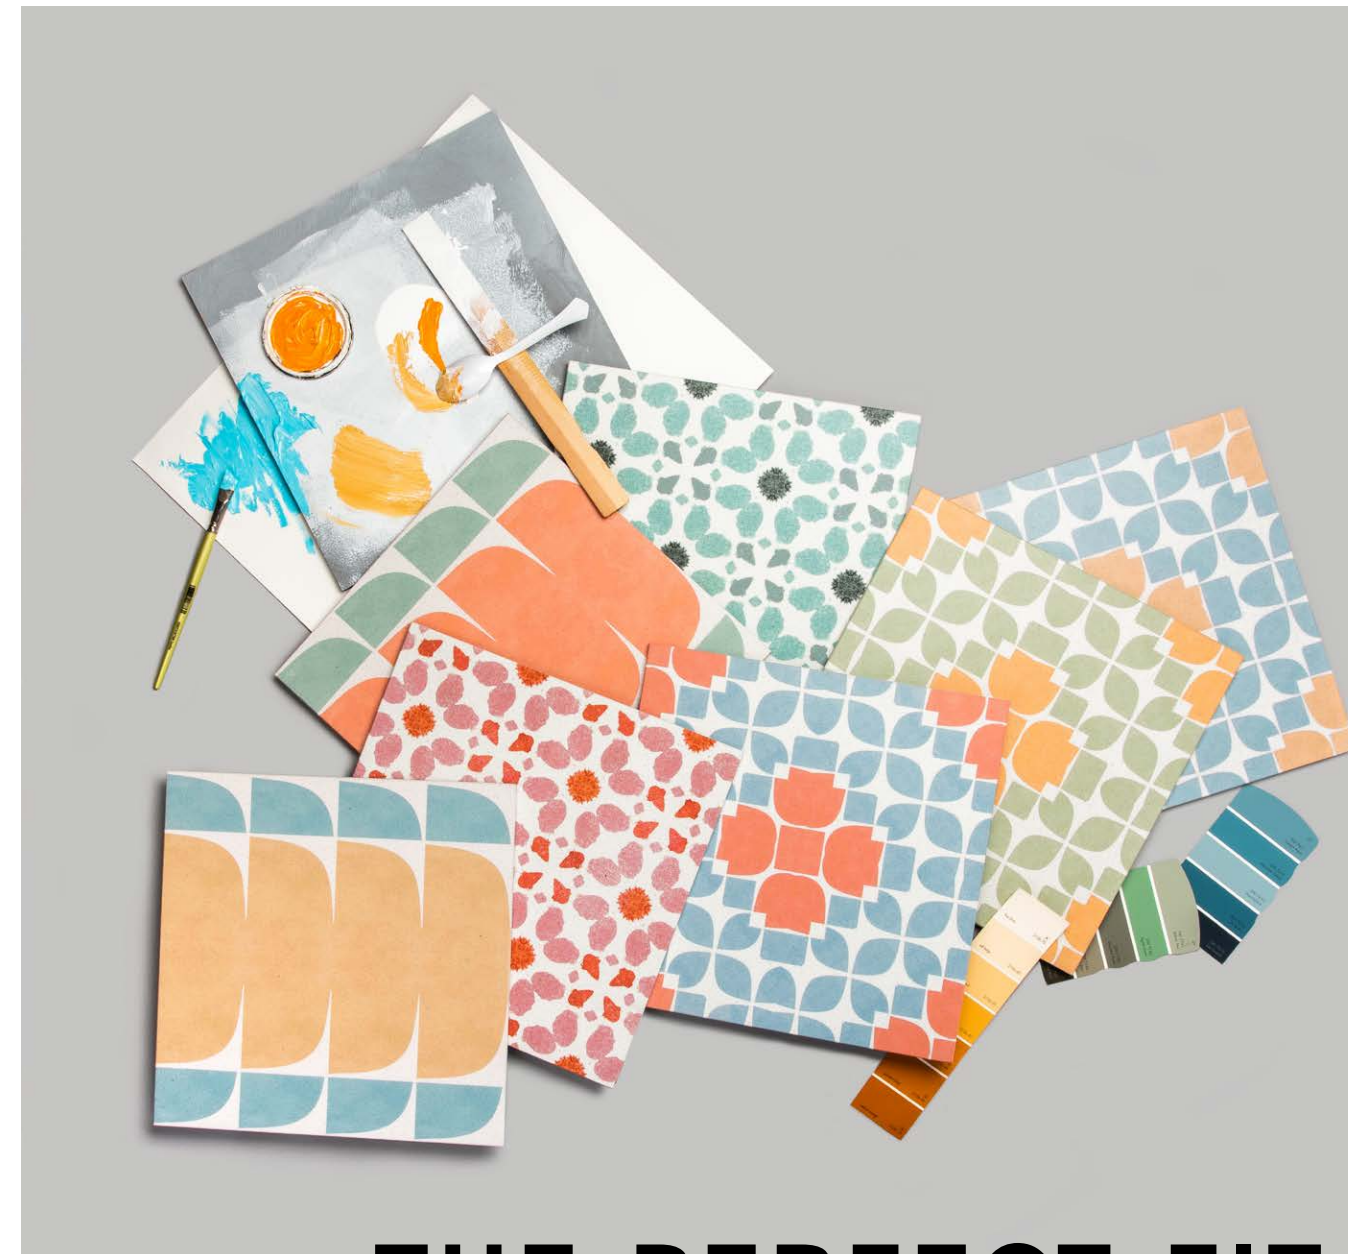

DISCLAIMER AND WARRANTY INFORMATION CAN BE VIEWED IN FULL AT WWW.LIVDEN.COM/PAGES/INSTALLATION-GUIDE

THE PERFECT FIT

6x6 COLOR CHIP SAMPLES

Ordering samples doesn't have to be a hassle. With our budget-friendly 6x6 color chip samples, you can order as many samples as you need to see how our tiles will live in and light up your space. Please note, our 6x6 color chip samples reflect the scale of our full-size 12x12 tiles but will only show 1/4 of the pattern on the tile.