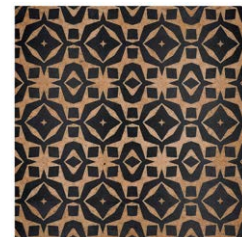

ACACIA

COMPLEX

Available on 12x12 Chunky Terrazzo

Bumble Bee

Frost

Ice Blue

Terracotta

PARADIGM