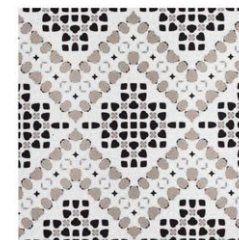

Saddleback Rust

POPPY

BLOSSOM 1

Available on 12x12 Polar Ice Terrazzo

Champagne Pink

French Blue

BLOSSOM 2

Available on 12x12 Polar Ice Terrazzo