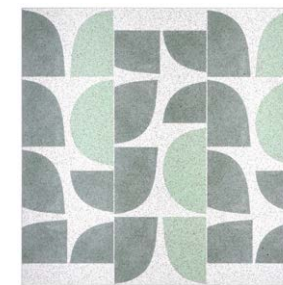

HONEYSUCKLE

Available on 12x12 Polar Ice Terrazzo

Cantaloupe

Crimson

Maui Blue

Melon

Peach

Sherbert