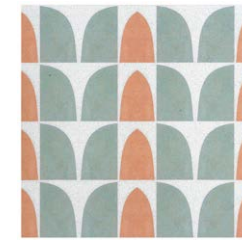

Available on 12x12 Polar Ice Terrazzo

Blue Velvet

Creamsicle

Crimson

Forest

Rose Gold

Sherbert

Watermelon

PETALS

Available on 12x12 Polar Ice Terrazzo

Blue Velvet

Creamsicle

Crimson

Forest

Rose Gold

Sherbert