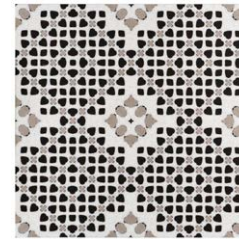

Orange Dawn

Pink Dusk

Twilight Grey

DESERT DAYS

Available on 12x12 Polar Ice Terrazzo

Borrego Sand

Rainbow Basin

Red Rock

Saddleback Rust

POPPY

BLOSSOM 1

Available on 12x12 Polar Ice Terrazzo

Champagne Pink

French Blue

BLOSSOM 2

Available on 12x12 Polar Ice Terrazzo