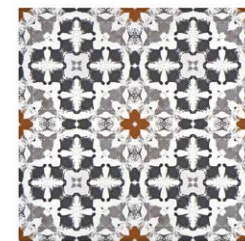

Maui Sunrise