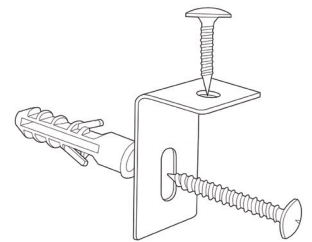

WB7248M

Wall-Mounted Magnetic Music Whiteboard

Product Specifications

Item Number	WB7248M
Material	Painted Steel
Frame	Aluminum; 1" edging
Surface Material	Magnetic Painted Steel
Music Staff	5 sets of music staff lines; 1" between each line
Full Dimensions	72"W x 48"H
Tray Dimensions	69"W x 2.5"D
Actual Weight	30 lbs.
Shipping Method	Freight
Shipping Carton Dimensions	76.4"W x 53.5"D x 2"H
Shipping Weight	45 lbs.
Assembly Required	Board assembled; wall-mounted hardware provided