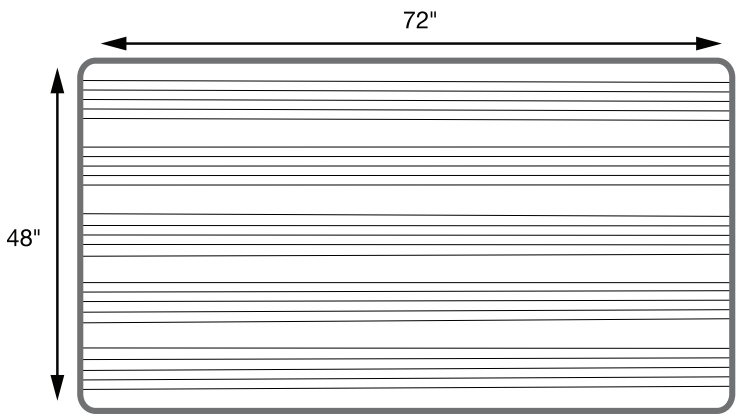

WB7248M

Wall-Mounted Magnetic Music Whiteboard

Product Specifications

Item Number	WB7248M
Material	Painted Steel
Frame	Aluminum; 1" edging
Surface Material	Magnetic Painted Steel
Music Staff	5 sets of music staff lines; 1" between each line
Full Dimensions	72"W x 48"H
Tray Dimensions	69"W x 2.5"D
Actual Weight	30 lbs.
Shipping Method	Freight
Shipping Carton Dimensions	76.4"W x 53.5"D x 2"H
Shipping Weight	45 lbs.
Assembly Required	Board assembled; wall-mounted hardware provided