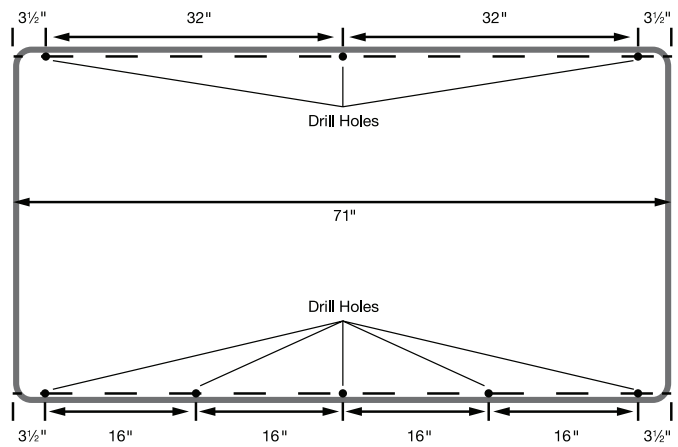

WB7248M

Wall-Mounted Magnetic Music Whiteboard

Product Specifications

Item Number	WB7248M
Material	Painted Steel
Frame	Aluminum; 1" edging
Surface Material	Magnetic Painted Steel
Music Staff	5 sets of music staff lines; 1" between each line
Full Dimensions	72"W x 48"H
Tray Dimensions	69"W x 2.5"D
Actual Weight	30 lbs.
Shipping Method	Freight
Shipping Carton Dimensions	76.4"W x 53.5"D x 2"H
Shipping Weight	45 lbs.
Assembly Required	Board assembled; wall-mounted hardware provided