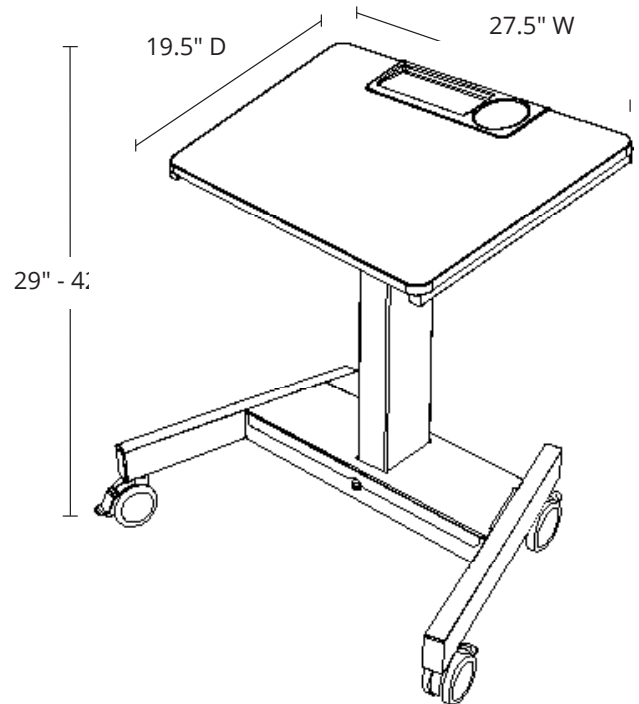

STUDENT-C

STUDENT DESK - SIT STAND DESK WITH CRANK HANDLE

Product Specifications

Item Number	STUDENT-C
Dimensions	27.5" W x 19.5" D x 29" - 42" H
Frame Make	Steel
Weight	44 lbs.
Desktop Make	Melamine surface
Desktop Dimensions	27.5" W x 19.5" D
Height Adjustment Mechanism	Crank Handle
Height Adjustment Increments	Between 29" - 42" H
Weight Capacity	88 lbs.
Casters (4)	3" casters; two locking brakes
Additional Features	Backpack hook, cup holder, pencil holder
Meets ANSI/BIFMA	Yes
Shipping Method	Ground
Shipping Carton Dimensions	32" W x 27" D x 7" H
Shipping Weight	51 lbs.
Assembly Required	Yes