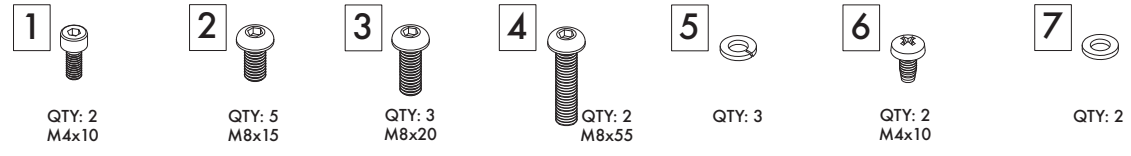

## STUDENT-C

Student Desk -  
Sit Stand Desk  
with Crank Handle