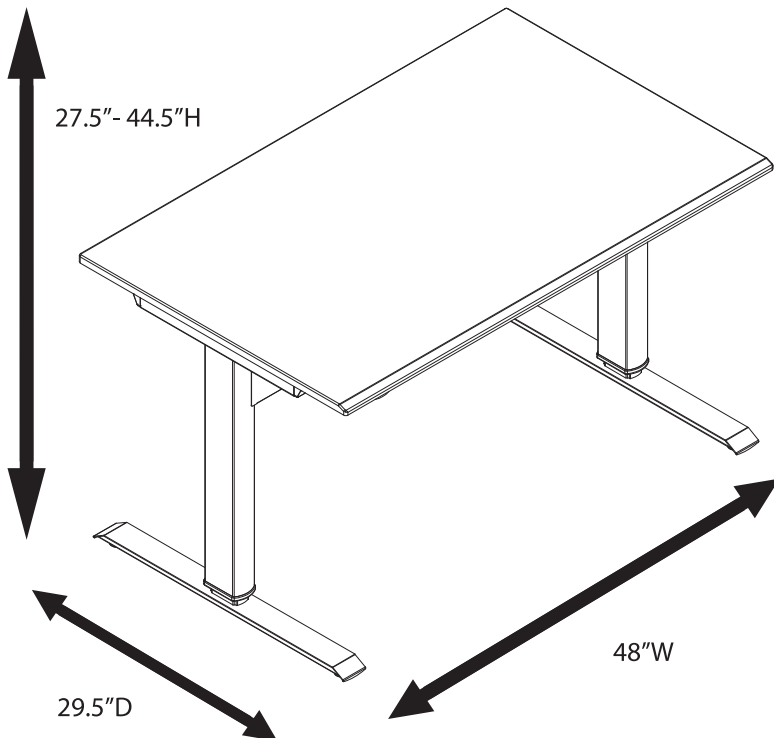

SPN48F-BK/TK - 48" PNEUMATIC ADJUSTABLE HEIGHT DESK

Product Specifications:

Item Number	SPN48F-BK/TK
Dimensions	48"W x 29.5"D x 27.5" - 44.5"H
Weight	64 lbs.
Desktop Make	MDF w/PVC Film
Desktop Dimensions	48"W x 29.5"D x 0.71"H
Desktop Finish	Teak
Frame Make & Finish	Black powder coated steel with clear anodized inner leg
Foot Type	Chrome glides; Quantity 4
Height Adjustment Mechanism	Pneumatic Lever; Black
Height Adjustment Increments	Anywhere between 27.5" - 44.5"H
Weight Capacity	150 lbs.
Meets ANSI/BIFMA	Yes
Shipping Method	Ground
Shipping Carton Dims	Carton 1: 54"W x 23"D x 7"H Carton 1: 53"W x 35"D x 3"H
Shipping Weight	Carton 1: 50 lbs. Carton 1: 36 lbs.
Assembly Required	Yes