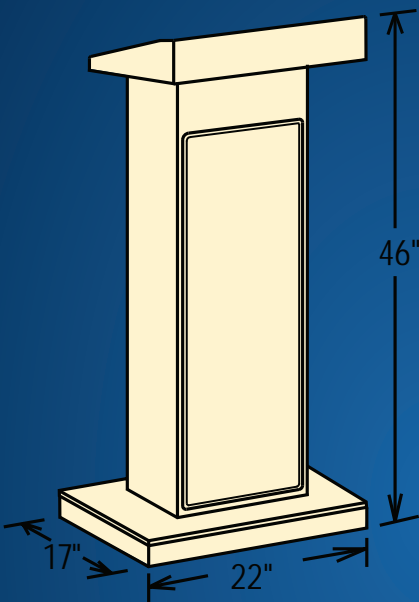

Premium

Details like the updated sleek black halogen lamp, built-in 21" gooseneck microphone, and a new ribbonwood color option all lend to the lectern's premium feel.

Multi-Media

Multimedia capabilities include simultaneous usage with two wired and three optional wireless microphones. Operated by either AC plug or with optional battery model PS12-V, the Orator Lectern features an upgraded amplifier with Bluetooth, USB and AUX inputs, in addition to outputs for extension speakers and recording devices.

Durable

With its high pressure thermal-fused laminate on a MDF core and a durable scratch-resistant surface, you can depend on the Orator to last, and our 10-year warranty ensures that.

Base Model	Description
800X-MY	Orator Lectern - Mahogany
800X-RW	Orator Lectern - Ribbonwood
Optional Suffix	Description
/LWM-5	Add Wireless Handheld Mic
/LWM-6	Add Wireless Tieclip Mic
/LWM-7	Add Wireless Headset Mic
Optional Prefix	Description
M	Add Rechargeable Battery

STANDARD FEATURES

Includes one surface mounted gooseneck mic

Built in amplifier and speakers

Equipped with a surface mounted reading lamp

Equipped with 4 concealed easy roll casters

High pressure thermal-fused laminate with MDF core

Input for media players, USB, bluetooth, and output lines for extension speakers and recording devices

COLORS

RIBBONWOOD

MAHOGANY

OPTIONAL MIC'S

LWM-5
Wireless Mic Handheld

LWM-6
Wireless Mic Tie-Clip/Lavalier

LWM-7
Wireless Mic Headset

Add the mic model number after lectern model number