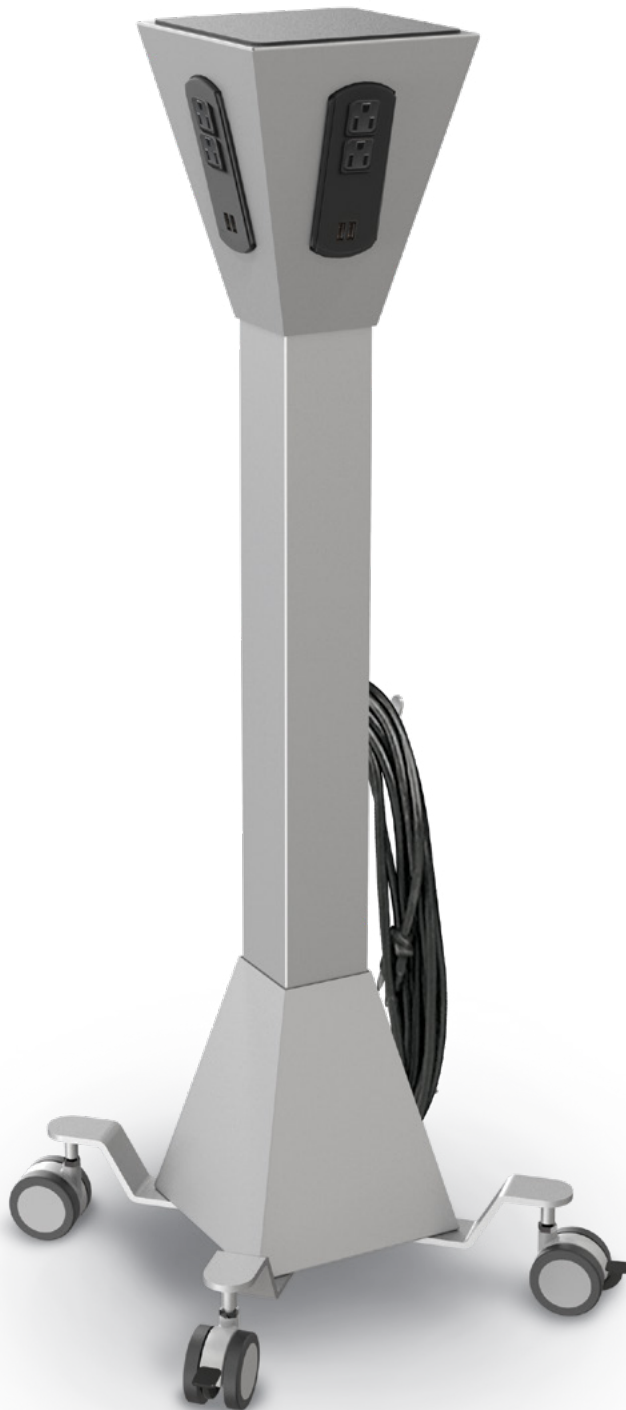

MOOREPOWER® TOWER

Multi-User Mobile Charging & Power Center

- Get convenient access to power in your multi-user table groups with the versatile and capable MoorePower Tower.
- Mobile tower provides instant AC outlet and USB charging access to multiple users in group seating arrangements.
- Ideal for providing power to laptops, tablets, or smart phones. Power capacity is provided through a single three-prong plug. Users no longer have to search for or share power outlets.
- The Power Tower includes two AC outlets and two USB outlets on each of four sides, for a total of eight each.
- Easily mobile on four dual-wheel casters (two locking). Durable powder-coated steel frame includes a cord winder for the 13-½ foot power cable.
- ETL certified to UL 1363.2018 Ed. 5.
- SCS Indoor Advantage Gold Certified.

PART NO.	ITEM	DIMENSIONS	SHIP WT.
27735*	MoorePower Tower	40"H x 17.5"W x 17.5"D	25 lbs

Shipping weights are listed on a per item basis and may vary based on quantities ordered.

*Ships UPS.

**Ships UPS with large package surcharge or additional handling fee.