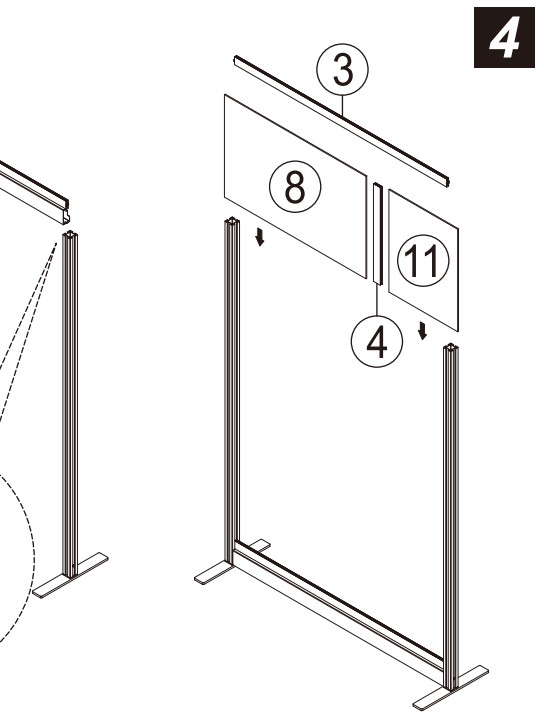

LUXOR

MW-5370-FCG INSTRUCTIONS

1 x2 	8 x2  33.25" x 20.75" PET Panel
2 x1 	9 x2  16.25" x 20.75" PET Panel
3 x3 	10 x1  33.25" x 20.75" Acrylic Panel
4 x3 	11 x1  16.25" x 20.75" Acrylic Panel
5 x2 	A x8  M6x15mm
6 x2 	B x2  1/4"x10mm
7 x2 	C x1  4mm

7 *Panels can be arranged in desired configuration