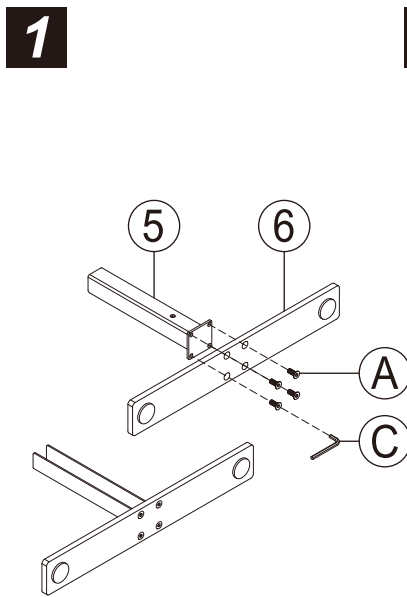

LUXOR

MW-5370-FCG INSTRUCTIONS

1 x2 	8 x2  33.25" x 20.75" PET Panel
2 x1 	9 x2  16.25" x 20.75" PET Panel
3 x3 	10 x1  33.25" x 20.75" Acrylic Panel
4 x3 	11 x1  16.25" x 20.75" Acrylic Panel
5 x2 	A x8  M6x15mm
6 x2 	B x2  1/4"x10mm
7 x2 	C x1  4mm

7 *Panels can be arranged in desired configuration