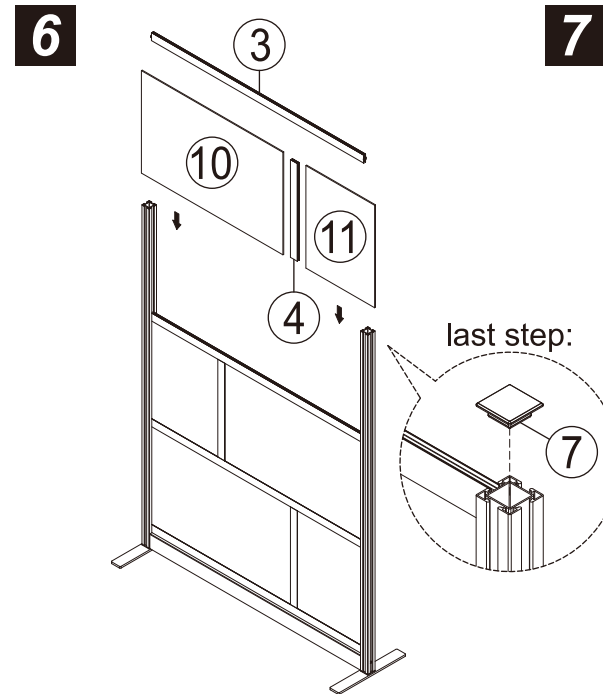

LUXOR

MW-5370-FCG INSTRUCTIONS

1 x2 	8 x2  33.25" x 20.75" PET Panel
2 x1 	9 x2  16.25" x 20.75" PET Panel
3 x3 	10 x1  33.25" x 20.75" Acrylic Panel
4 x3 	11 x1  16.25" x 20.75" Acrylic Panel
5 x2 	A x8  M6x15mm
6 x2 	B x2  1/4"x10mm
7 x2 	C x1  4mm

7 *Panels can be arranged in desired configuration