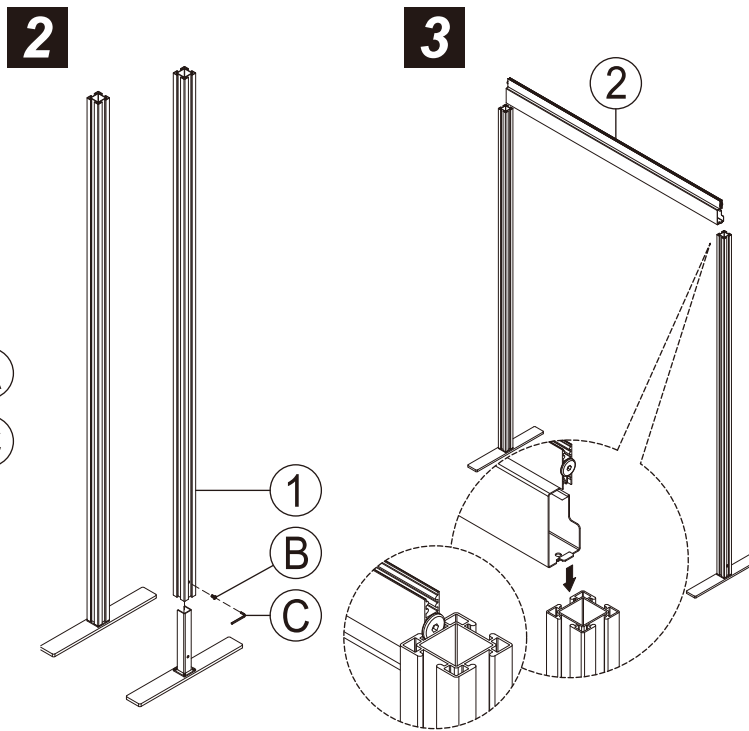

LUXOR

MW-5370-FCG INSTRUCTIONS

1 x2 	8 x2  33.25" x 20.75" PET Panel
2 x1 	9 x2  16.25" x 20.75" PET Panel
3 x3 	10 x1  33.25" x 20.75" Acrylic Panel
4 x3 	11 x1  16.25" x 20.75" Acrylic Panel
5 x2 	A x8  M6x15mm
6 x2 	B x2  1/4"x10mm
7 x2 	C x1  4mm

7 *Panels can be arranged in desired configuration