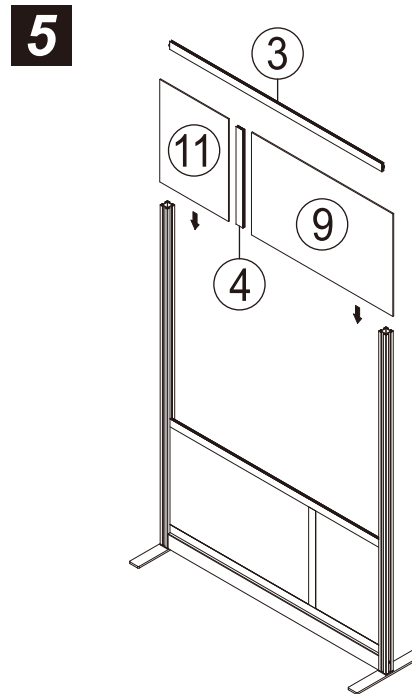

LUXOR

MW-5370-FCG INSTRUCTIONS

1 x2 	8 x2  33.25" x 20.75" PET Panel
2 x1 	9 x2  16.25" x 20.75" PET Panel
3 x3 	10 x1  33.25" x 20.75" Acrylic Panel
4 x3 	11 x1  16.25" x 20.75" Acrylic Panel
5 x2 	A x8  M6x15mm
6 x2 	B x2  1/4"x10mm
7 x2 	C x1  4mm

7 *Panels can be arranged in desired configuration