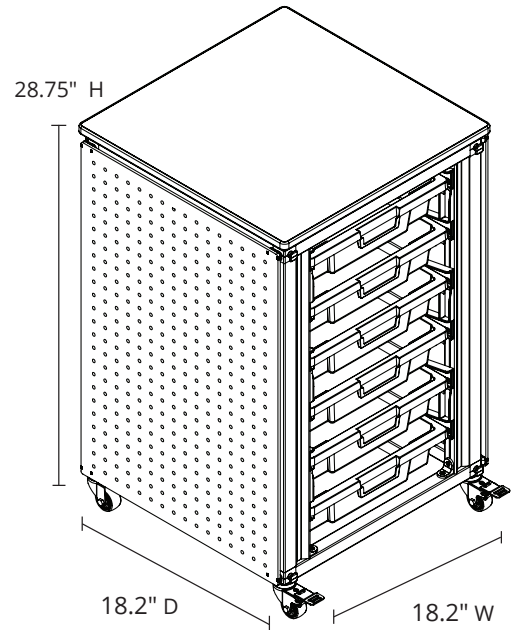

MBS-STR Modular Storage System

Product Specifications

Item Number	MBS-STR
Material	Frame: Aluminum Dry-Erase Board and Pegboard: Polycarbonate Top: MDF with melamine exterior and polypropylene edging Removable Storage Bins: Polypropylene Casters: Steel housing with polyurethane wheels
Module Dimensions	18.2" W x 18.2" D x 28.75" H (each)
Module Weight	31 lbs. (S models, each), 29 lbs. (L models, each)
Removable Bin Quantity	6 per module, 3"-deep (S models) 3 per module, 6"-deep (L models)
Removable Bin Dimensions	12.25" W x 16.75" D x 3" H (S models) 12.25" W x 16.75" D x 6" H (L models)
Pegboard	1/4" holes spaced 1" apart (center to center)
Casters	1.5", full-swivel, two include locking brakes (per module)
Weight Capacity	Single Module: 220 lbs. Two Stacked Modules: 220 lbs. (evenly distributed) Bins: 20 lbs. (each)
Shipping Method	Ground
Shipping Carton Dimensions (quantity of cartons depends on SKU)	Module (QTY 1 per box): 27" W x 21" D x 8" H Small Bins (QTY 6 per box): 17" W x 13" D x 18" H Large Bins (QTY 3 per box): 17" W x 16" D x 12" H
Shipping Weight (quantity of cartons depends on SKU)	Module (QTY 1 per box): 29 lbs. Small Bins (QTY 6 per box): 8 lbs. Large Bins (QTY 3 per box): 6 lbs.
Assembly Required	Yes