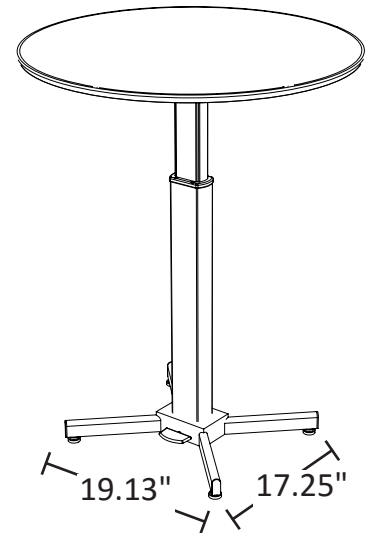

# PNEUMATIC HEIGHT ADJUSTABLE TABLE

## Product Specifications

<b>Item Number</b>	LX-PNADJ-ROUND
<b>Dimensions</b>	31.5" Diameter x 27.5"-42"H
<b>Item Weight</b>	27.9 lbs
<b>Leg/Base Make</b>	Powder Coated Steel
<b>Base Dimensions</b>	19.13"W x 17.25"D
<b>Height Expansion Make</b>	Aluminum
<b>Tabletop Make</b>	Medium Density Fiberboard (MDF) with Rubber Trim
<b>Tabletop Dimensions</b>	31.5" diameter x 0.7"D
<b>Height Adjustment Mechanism</b>	Pneumatic Gas Foot Pedal
<b>Height Adjustment Increments</b>	Any Height Between 27.5"-42"H
<b>Weight Capacity</b>	100 lbs
<b>Shipping Method</b>	Ground
<b>Shipping Carton Dims</b>	39"W x 33"D x 3"H
<b>Shipping Weight</b>	34 lbs
<b>Assembly Required</b>	Yes