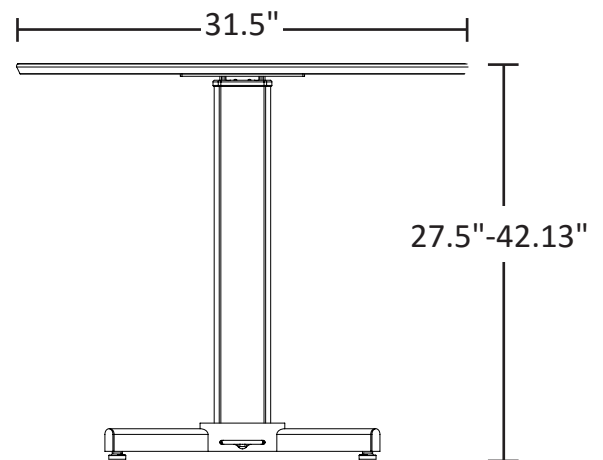

# PNEUMATIC HEIGHT ADJUSTABLE TABLE

## Product Specifications

<b>Item Number</b>	LX-PNADJ-ROUND
<b>Dimensions</b>	31.5" Diameter x 27.5"-42"H
<b>Item Weight</b>	27.9 lbs
<b>Leg/Base Make</b>	Powder Coated Steel
<b>Base Dimensions</b>	19.13"W x 17.25"D
<b>Height Expansion Make</b>	Aluminum
<b>Tabletop Make</b>	Medium Density Fiberboard (MDF) with Rubber Trim
<b>Tabletop Dimensions</b>	31.5" diameter x 0.7"D
<b>Height Adjustment Mechanism</b>	Pneumatic Gas Foot Pedal
<b>Height Adjustment Increments</b>	Any Height Between 27.5"-42"H
<b>Weight Capacity</b>	100 lbs
<b>Shipping Method</b>	Ground
<b>Shipping Carton Dims</b>	39"W x 33"D x 3"H
<b>Shipping Weight</b>	34 lbs
<b>Assembly Required</b>	Yes