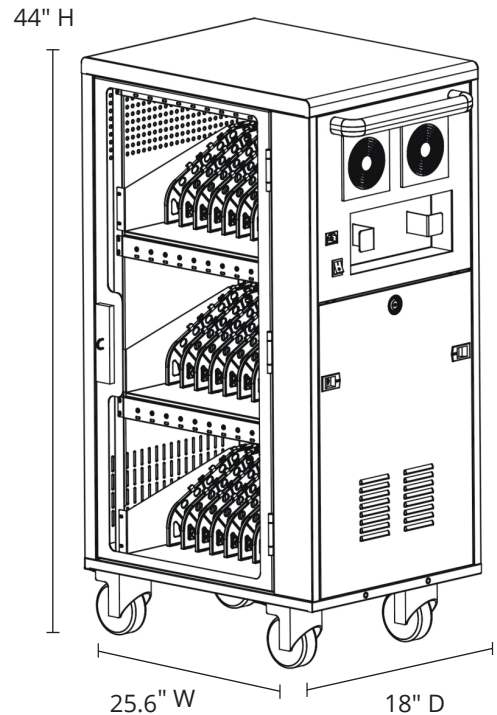

LLTP30USBC

30-Laptop/Tablet USB-C Charging Cart

Product Specifications

Item Number	LLTP30USBC
Material	Cabinet: Powder-coated steel Door Panel: Clear acrylic
Dimensions	Overall: 25.6" W x 18" D x 44" H Divider Slots: 1-1/8" W x 15" D x 10" H Divider Fins: 0.25" W x 11" D x 6" H Handle: 13.5" W x 2.25" D
Weight	117 lbs.
Device Storage Capacity	30 (10 per shelf)
Outlets	30 USB-C (one per divider slot)
Cord Length, Cabinet	6'
Casters, Dolly	4" full-swivel; two casters include locking brakes
Additional Features	Locking cabinet, clear acrylic window, ventilated sides, dual ventilation fans
Weight Capacity	Total: 255.75 lbs. (evenly distributed) Shelves (each): 55 lbs. Divider Slots (each): 5.5 lbs.
Shipping Method	Freight
Assembly Required	No
Certifications	cULus-listed (all electrical components)