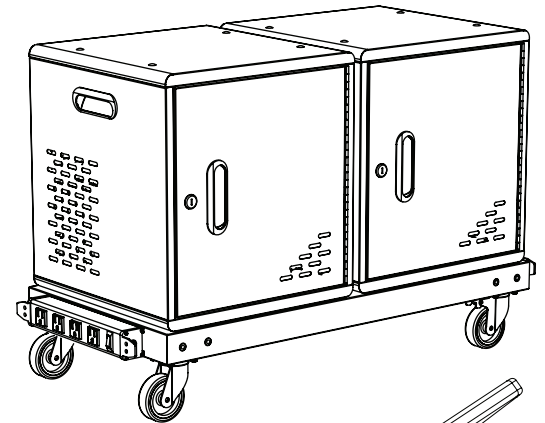

LLMC

Modular Charging System with Removable Charging Cabinets

Product Specifications

Item Number	LLMC
Material	Powder-coated steel
Dimensions, Modular Charging Cabinet	Overall: 15" W x 15" D x 16.75" H Main Compartment: 14.75" W x 14" D x 10" H Drawer: 12" W x 13" D x 3.75" H* Divider Slots: 0.6" or 1.25" W x 11" D x 9" H
Dimensions, Dollies	Single Dolly: 15.5 W x 17" D x 6" H Double Dolly: 15.5 W x 34.75" D x 6" H
Dimensions, Dolly Push Handle	16.5" W x 11.5" D x 36" H
Dimensions, Cabinet Wall Mount Bracket	11.25" W x 9.5" D x 1.25" H
Dimensions, Single Dolly Connection Bracket	15.5" W x 6" D x 0.5" H
Weight	Single Dolly: 9.7 lbs. Double Dolly: 14.77 lbs. Dolly Push Handle: 4.19 lbs. Modular Charging Cabinet: 27.56 lbs. Cabinet Wall Mount Bracket: 2 lbs. Single Dolly Connection Bracket: 2.25 lbs.
Device Storage Capacity	10 per cabinet
Outlets, Cabinet	10 per cabinet (two 5-outlet power strips)
Cord Length, Cabinet	5.5'
Casters, Dolly	3"; two casters include locking brakes
Outlets, Single Dolly	4 per dolly (one 4-outlet power strip)
Outlets, Double Dolly	8 per dolly (two 4-outlet power strips)
Cord Length, Dolly	10'
Additional Features	Locking cabinet, rubber divider bumpers, ventilated sides, cord wraps
Weight Capacity, Dollies	395 lbs. (evenly distributed)
Shipping Method	Ground
Assembly Required	Yes
Certifications	UL/cUL-listed power strips