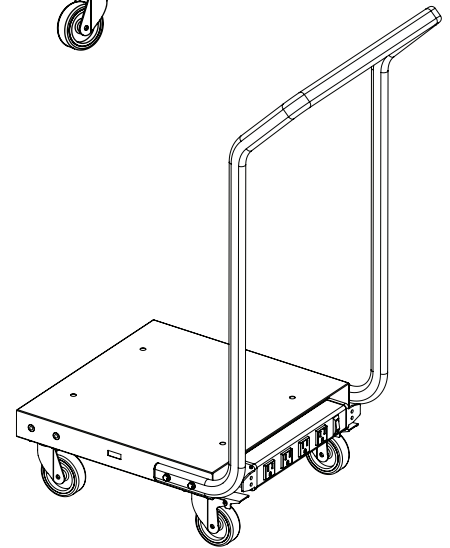

LLMC

Modular Charging System with Removable Charging Cabinets

Product Specifications

Item Number	LLMC
Material	Powder-coated steel
Dimensions, Modular Charging Cabinet	Overall: 15" W x 15" D x 16.75" H Main Compartment: 14.75" W x 14" D x 10" H Drawer: 12" W x 13" D x 3.75" H* Divider Slots: 0.6" or 1.25" W x 11" D x 9" H
Dimensions, Dollies	Single Dolly: 15.5 W x 17" D x 6" H Double Dolly: 15.5 W x 34.75" D x 6" H
Dimensions, Dolly Push Handle	16.5" W x 11.5" D x 36" H
Dimensions, Cabinet Wall Mount Bracket	11.25" W x 9.5" D x 1.25" H
Dimensions, Single Dolly Connection Bracket	15.5" W x 6" D x 0.5" H
Weight	Single Dolly: 9.7 lbs. Double Dolly: 14.77 lbs. Dolly Push Handle: 4.19 lbs. Modular Charging Cabinet: 27.56 lbs. Cabinet Wall Mount Bracket: 2 lbs. Single Dolly Connection Bracket: 2.25 lbs.
Device Storage Capacity	10 per cabinet
Outlets, Cabinet	10 per cabinet (two 5-outlet power strips)
Cord Length, Cabinet	5.5'
Casters, Dolly	3"; two casters include locking brakes
Outlets, Single Dolly	4 per dolly (one 4-outlet power strip)
Outlets, Double Dolly	8 per dolly (two 4-outlet power strips)
Cord Length, Dolly	10'
Additional Features	Locking cabinet, rubber divider bumpers, ventilated sides, cord wraps
Weight Capacity, Dollies	395 lbs. (evenly distributed)
Shipping Method	Ground
Assembly Required	Yes
Certifications	UL/cUL-listed power strips