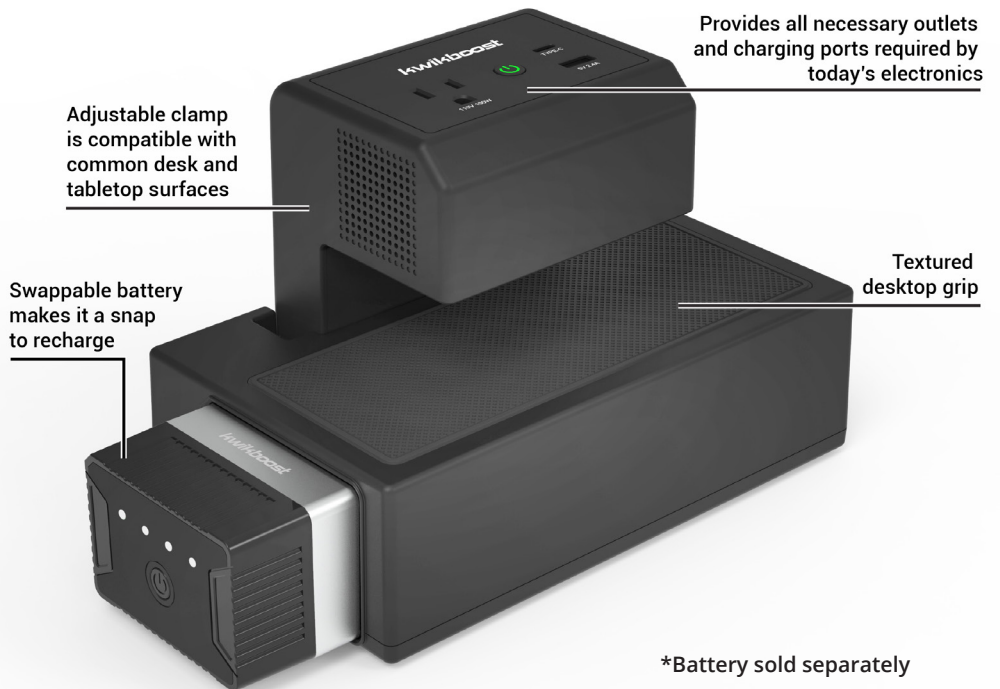

The EdgePower features a 100V-120V grounded outlet, a USB-C PD charging port, plus a USB-A charging port with Quick Charge 3.0 technology. Everything is powered by an interchangeable, rechargeable lithium-ion battery. With industry-leading capacity, the EdgePower portable power station can provide enough electricity to fully charge a typical laptop twice, a typical tablet and Chromebook up to four times, and a typical smart phone up to 14 times. It can also simultaneously charge a laptop and up to two additional USB-powered mobile devices.

**Single Battery Charger:** 0.75" D x 3.25" W x 2.25" H

**3-Bay Base Charging Station:** 12" D x 15" W x 6" H

**9-Bay Base Charging Station:** 12" D x 15" W x 13.5" H

**Features:**

- A single EdgePower rechargeable power bank can charge a typical laptop up to two times, a typical smartphone up to 14 times, and a typical tablet and Chromebook up to four times
- Can simultaneously charge a laptop and two mobile devices
- Includes a 100V-120V, 100W outlet, USB-C PD charging port, and a USB-A charging port with Quick Charge 3.0 technology
- EdgePower batteries are interchangeable allowing for continuous charging
- Rechargeable power station clamps onto desks and tabletop surfaces up to 1.5" thick
- Battery features a power switch and LED charge indicator lights
- Automatic power save function helps maximize battery life
- EdgePower Base Charging Stations are available in 3-Bay and 9-Bay configurations, as well as a Single Battery Charger
- 3-Bay and 9-Bay units offer a Kensington Security Slot for theft deterrence
- One-year limited warranty

POWERFUL | RECHARGEABLE | PORTABLE

Rechargeable Battery  
KBEP-BAT

Single Battery Charger  
KBEP-BASE1

3-Bay Base Charger System  
KBEP-BASE3

9-Bay Base Charger System  
KBEP-BASE9

Clamp-On Desktop Charging Unit:  
KBEP-CGR\*