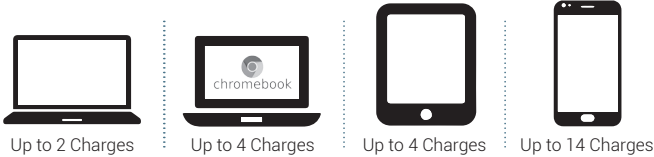

The EdgePower features a 100V-120V grounded outlet, a USB-C PD charging port, plus a USB-A charging port with Quick Charge 3.0 technology. Everything is powered by an interchangeable, rechargeable lithium-ion battery. With industry-leading capacity, the EdgePower portable power station can provide enough electricity to fully charge a typical laptop twice, a typical tablet and Chromebook up to four times, and a typical smart phone up to 14 times. It can also simultaneously charge a laptop and up to two additional USB-powered mobile devices.

**Dimensions:**

**Clamp-On Desktop Charging Unit:**  
8.3" D (10.3" with battery) x 4.9" W x 5.2" to 6" H  
(based on clamp setting)

**Charging Unit Clamp Height Range:** 0.7" to 1.5"

**Rechargeable Battery:** 9.1" D x 3.0" W x 2.1" H

**Single Battery Charger:** 0.75" D x 3.25" W x 2.25" H

**3-Bay Base Charging Station:** 12" D x 15" W x 6" H

**9-Bay Base Charging Station:** 12" D x 15" W x 13.5" H

**Features:**

- A single EdgePower rechargeable power bank can charge a typical laptop up to two times, a typical smartphone up to 14 times, and a typical tablet and Chromebook up to four times
- Can simultaneously charge a laptop and two mobile devices
- Includes a 100V-120V, 100W outlet, USB-C PD charging port, and a USB-A charging port with Quick Charge 3.0 technology
- EdgePower batteries are interchangeable allowing for continuous charging
- Rechargeable power station clamps onto desks and tabletop surfaces up to 1.5" thick
- Battery features a power switch and LED charge indicator lights
- Automatic power save function helps maximize battery life
- EdgePower Base Charging Stations are available in 3-Bay and 9-Bay configurations, as well as a Single Battery Charger
- 3-Bay and 9-Bay units offer a Kensington Security Slot for theft deterrence
- One-year limited warranty