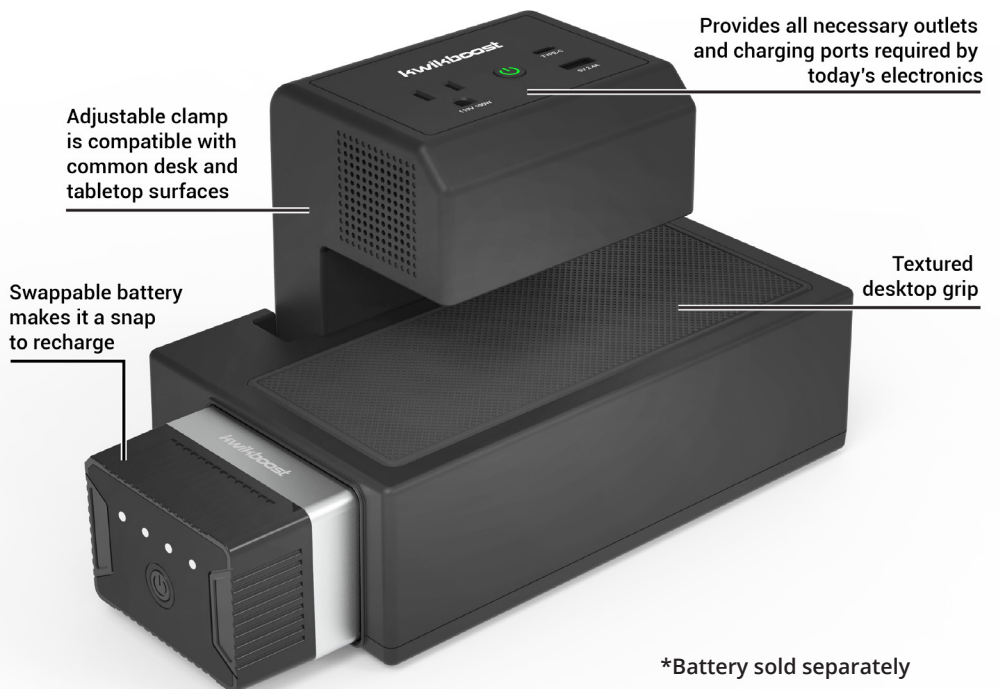

The EdgePower features a 100V-120V grounded outlet, a USB-C PD charging port, plus a USB-A charging port with Quick Charge 3.0 technology. Everything is powered by an interchangeable, rechargeable lithium-ion battery. With industry-leading capacity, the EdgePower portable power station can provide enough electricity to fully charge a typical laptop twice, a typical tablet and Chromebook up to four times, and a typical smart phone up to 14 times. It can also simultaneously charge a laptop and up to two additional USB-powered mobile devices.

Single Battery Charger: 0.75" D x 3.25" W x 2.25" H

3-Bay Base Charging Station: 12" D x 15" W x 6" H

9-Bay Base Charging Station: 12" D x 15" W x 13.5" H

Features:

- A single EdgePower rechargeable power bank can charge a typical laptop up to two times, a typical smartphone up to 14 times, and a typical tablet and Chromebook up to four times
- Can simultaneously charge a laptop and two mobile devices
- Includes a 100V-120V, 90W outlet, USB-C PD charging port, and a USB-A charging port with Quick Charge 3.0 technology
- EdgePower batteries are interchangeable allowing for continuous charging
- Rechargeable power station clamps onto desks and tabletop surfaces up to 1.5" thick
- Battery features a power switch and LED charge indicator lights
- EdgePower Base Charging Stations are available in 3-Bay and 9-Bay configurations, as well as a Single Battery Charger
- 3-Bay and 9-Bay units offer a Kensington Security Slot for theft deterrence
- One-year limited warranty

POWERFUL | RECHARGEABLE | PORTABLE

Rechargeable Battery
KBEP-BAT

Single Battery Charger
KBEP-BASE1

3-Bay Base Charger System
KBEP-BASE3

9-Bay Base Charger System
KBEP-BASE9

Clamp-On Desktop Charging Unit:
KBEP-CGR*